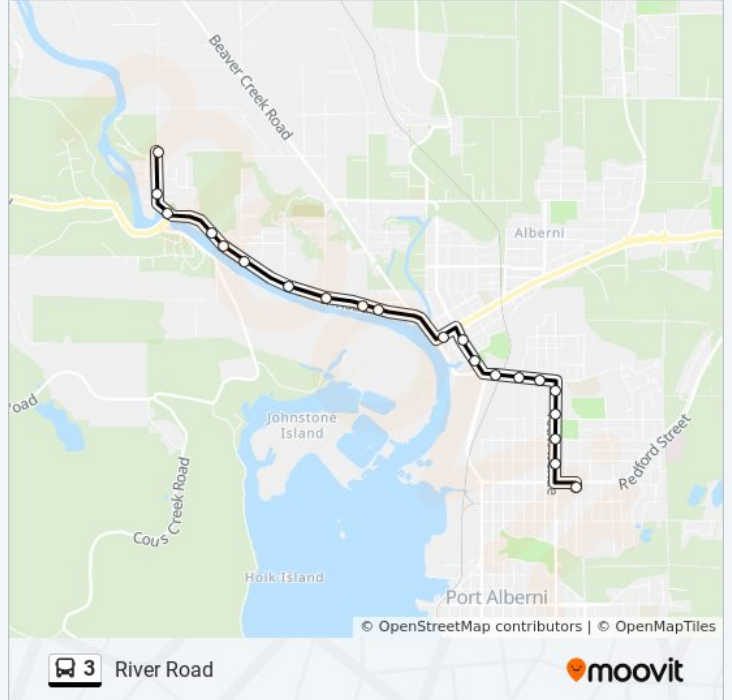

River Road

Get The App

The 3 bus line (River Road) has 2 routes. For regular weekdays, their operation hours are:
 (1) River Road: 7:17 AM - 6:40 PM (2) River Road - to Falls: 7:02 AM - 6:25 PM
 Use the Moovit App to find the closest 3 bus station near you and find out when is the next 3 bus arriving.

Direction: River Road
 21 stops
[VIEW LINE SCHEDULE](#)

3 bus Time Schedule
 River Road Route Timetable:

Sunday	Not Operational
Monday	7:17 AM - 6:40 PM
Tuesday	7:17 AM - 6:40 PM
Wednesday	7:17 AM - 6:40 PM
Thursday	7:17 AM - 6:40 PM
Friday	Not Operational
Saturday	8:45 AM - 6:05 PM

3 bus Info
Direction: River Road
Stops: 21
Trip Duration: 13 min
Line Summary:

Direction: River Road - to Falls

25 stops

[VIEW LINE SCHEDULE](#)

- Redford Transit Exchange
- 10th Ave & Redford
- 10th Ave & Morton
- 10th Ave & Maitland
- 10th Ave & Wallace
- Roger & 10th Ave
- Roger & 8th Ave
- Roger at Gertrude
- Gertrude & Pemberton
- Gertrude & Johnston
- Gertrude & Burke
- Gertrude & Lathom
- Gertrude & Glenside
- Gertrude, 5220 Blk
- Compton at Kitsuksis
- Compton, 5160 Blk
- Compton & Grandview
- Compton & Beaver Creek

3 bus Info

Direction: River Road - to Falls

Stops: 25

Trip Duration: 15 min

Line Summary:

Beaver Creek, 5540 Blk

Pierce & Beaver Creek Rd.

Chapman & Pierce