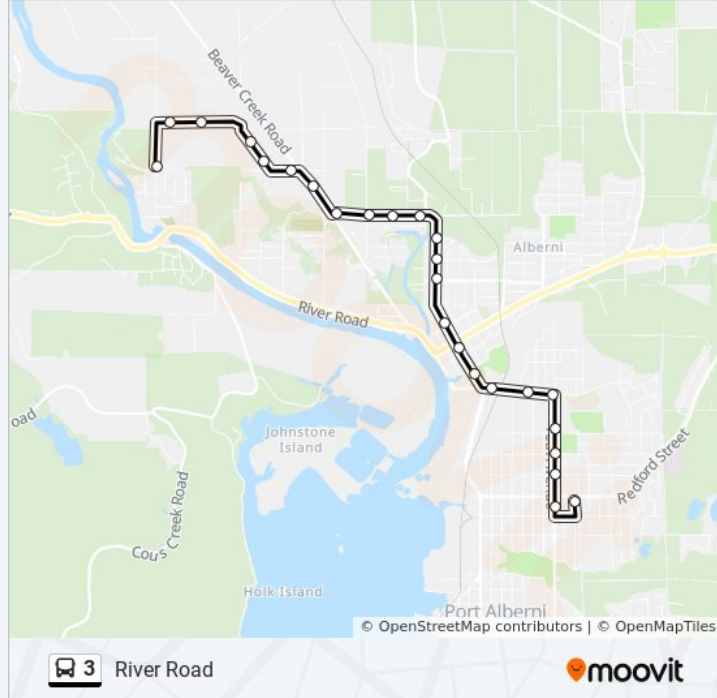

River Road

Get The App

The 3 bus line (River Road) has 2 routes. For regular weekdays, their operation hours are:
 (1) River Road: 7:17 AM - 6:40 PM (2) River Road - to Falls: 7:02 AM - 6:25 PM
 Use the Moovit App to find the closest 3 bus station near you and find out when is the next 3 bus arriving.

3 bus Info
Direction: River Road
Stops: 21
Trip Duration: 13 min
Line Summary:

Direction: River Road - to Falls

25 stops

[VIEW LINE SCHEDULE](#)

- Redford Transit Exchange
- 10th Ave & Redford
- 10th Ave & Morton
- 10th Ave & Maitland
- 10th Ave & Wallace
- Roger & 10th Ave
- Roger & 8th Ave
- Roger at Gertrude
- Gertrude & Pemberton
- Gertrude & Johnston
- Gertrude & Burke
- Gertrude & Lathom
- Gertrude & Glenside
- Gertrude, 5220 Blk
- Compton at Kitsuksis
- Compton, 5160 Blk
- Compton & Grandview
- Compton & Beaver Creek

3 bus Info

Direction: River Road - to Falls

Stops: 25

Trip Duration: 15 min

Line Summary:

Beaver Creek, 5540 Blk

Pierce & Beaver Creek Rd.

Chapman & Pierce

Chapman & Saunders Rd S

Lugrin, 6080 Blk

Lugrin & Falls

Falls & Georgia

3 bus time schedules and route maps are available in an offline PDF at moovitapp.com. Use the [Moovit App](#) to see live bus times, train schedule or subway schedule, and step-by-step directions for all public transit in Southwest British Columbia.