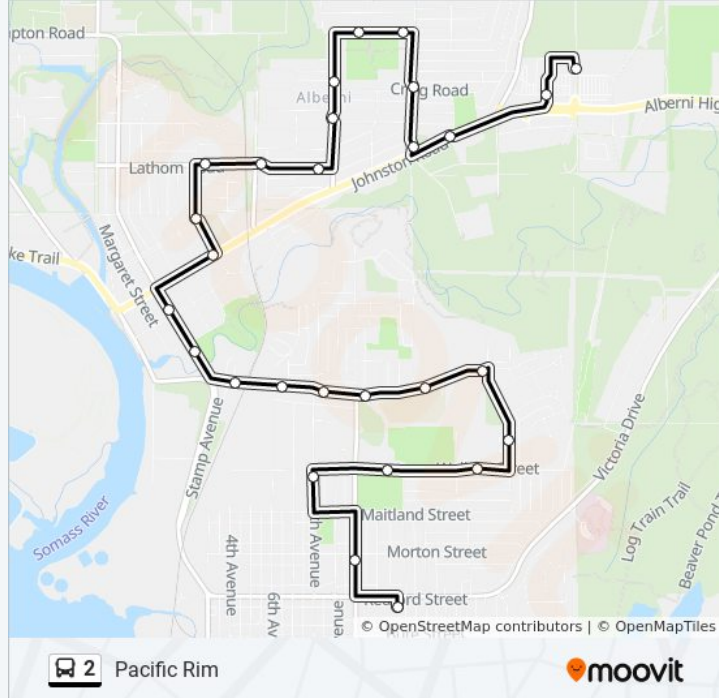

Pacific Rim

Get The App

The 2 bus line (Pacific Rim) has 2 routes. For regular weekdays, their operation hours are:

(1) Pacific Rim: 6:25 AM - 5:45 PM (2) Pacific Rim: 6:41 AM - 6:01 PM

Use the Moovit App to find the closest 2 bus station near you and find out when is the next 2 bus arriving.

**Direction: Pacific Rim**

21 stops

[VIEW LINE SCHEDULE](#)

Redford Transit Exchange

10th Ave & Redford

10th Ave & Morton

8th Ave & Wallace

Wallace & 10th Ave

**2 bus Info**

**Direction:** Pacific Rim

**Stops:** 28

**Trip Duration:** 20 min

**Line Summary:**

Roger & 8th Ave

Roger & 10th Ave

Roger & Vimy: Adss School

Roger & Kendall: N.I. College

Kendall & King

Wallace & Wood

Wallace & Anderson - Echo Ctr

8th Ave & Wallace

10th Ave & Morton

Redford Transit Exchange

2 bus time schedules and route maps are available in an offline PDF at [moovitapp.com](https://moovitapp.com). Use the [Moovit App](#) to see live bus times, train schedule or subway schedule, and step-by-step directions for all public transit in Southwest British Columbia.