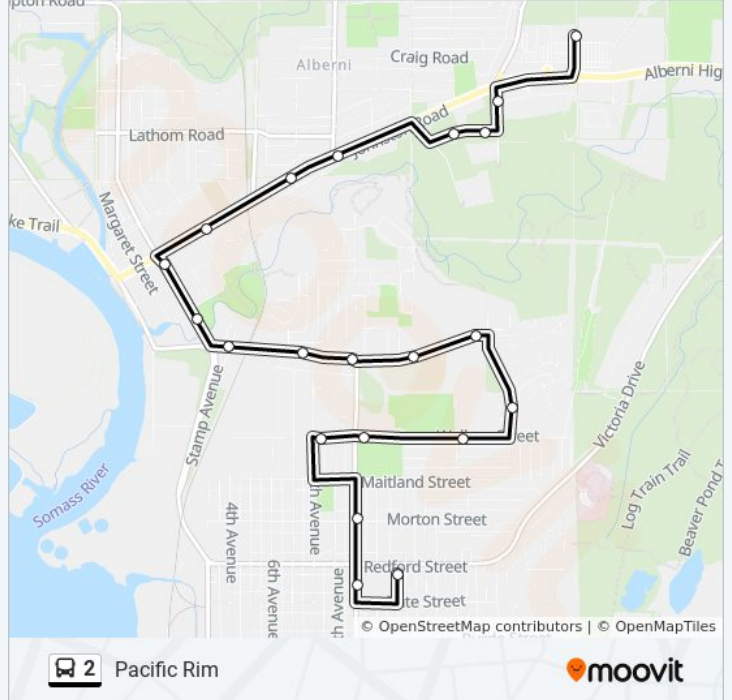

Pacific Rim

Get The App

The 2 bus line (Pacific Rim) has 2 routes. For regular weekdays, their operation hours are:

(1) Pacific Rim: 6:25 AM - 5:45 PM (2) Pacific Rim: 6:41 AM - 6:01 PM

Use the Moovit App to find the closest 2 bus station near you and find out when is the next 2 bus arriving.

**Direction: Pacific Rim**

21 stops

[VIEW LINE SCHEDULE](#)

Redford Transit Exchange

10th Ave & Redford

10th Ave & Morton

8th Ave & Wallace

Wallace & 10th Ave

**2 bus Info**

**Direction:** Pacific Rim

**Stops:** 21

**Trip Duration:** 16 min

**Line Summary:**

**Direction: Pacific Rim**

28 stops

[VIEW LINE SCHEDULE](#)

**2 bus Info**

**Direction:** Pacific Rim

**Stops:** 28

**Trip Duration:** 20 min

**Line Summary:**

Roger & 8th Ave

Roger & 10th Ave

Roger & Vimy: Adss School