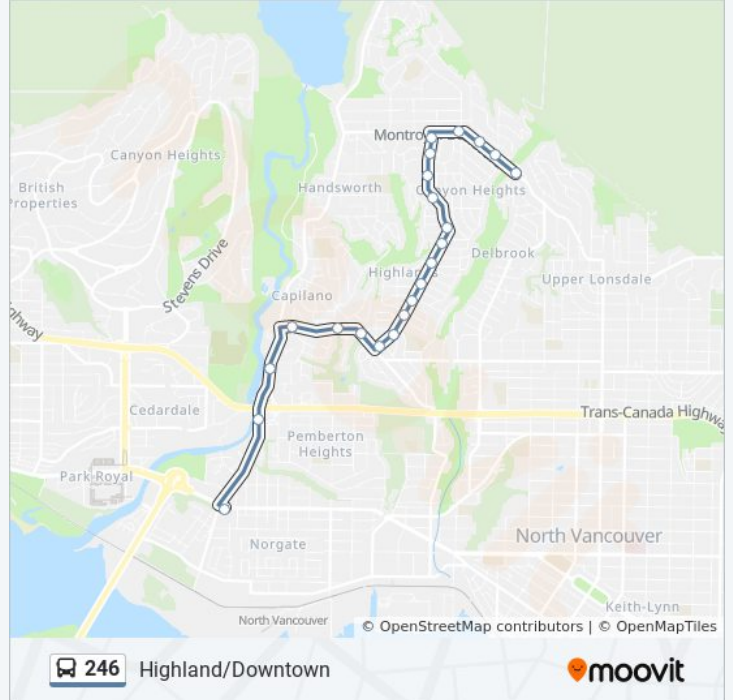

Direction: Marine & Capilano

22 stops

[VIEW LINE SCHEDULE](#)

Westbound Montroyal Blvd @ Glencanyon Dr
 Westbound Montroyal Blvd @ Skyline Dr
 Westbound Montroyal Blvd @ Bonita Dr
 Westbound Montroyal Blvd @ Ranger Ave
 Southbound Highland Blvd @ Montroyal Blvd
 Southbound Highland Blvd @ Belvedere Dr
 Southbound Highland Blvd @ Handsworth Rd
 Southbound Highland Blvd @ Derby Place
 Southbound Highland Blvd @ Devon Rd
 Southbound Highland Blvd @ Beaconsfield Rd
 Southbound Highland Blvd @ Sunnycrest Dr
 Southbound Highland Blvd @ Beaumont Dr
 Southbound Highland Blvd @ Forest Hills Dr
 Southbound Highland Blvd @ Kennedy Ave
 Southbound Highland Blvd @ Ridgewood Dr

246 bus Time Schedule

Marine & Capilano Route Timetable:

Sunday	1:19 AM
Monday	Not Operational
Tuesday	1:17 AM
Wednesday	1:17 AM
Thursday	1:17 AM
Friday	1:17 AM
Saturday	Not Operational

246 bus Info

Direction: Marine & Capilano
Stops: 22
Trip Duration: 14 min
Line Summary:

Southbound Highland Blvd @ Woodbine Dr
 Westbound Edgemont Blvd @ Ridgewood Dr
 Westbound Ridgewood Dr @ Brookridge Dr
 Westbound Ridgewood Dr @ Norcross Way
 Southbound Capilano Rd @ Paisley Rd
 Southbound Capilano Rd @ Hwy One Overpass
 Eastbound Marine Dr @ Capilano Rd