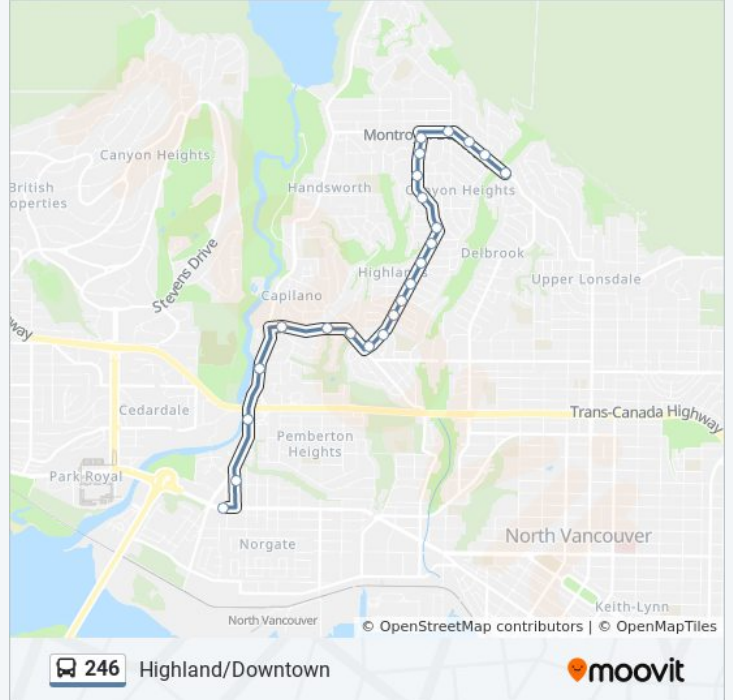

Westbound Ridgewood Dr @ Norcross Way

Southbound Capilano Rd @ Paisley Rd

Southbound Capilano Rd @ Hwy One Overpass

Southbound Garden Ave @ Hope Rd

Westbound Marine Dr @ Mcguire Ave

Westbound Marine Dr @ Capilano Rd

246 bus time schedules and route maps are available in an offline PDF at moovitapp.com. Use the [Moovit App](#) to see live bus times, train schedule or subway schedule, and step-by-step directions for all public transit in Southwest British Columbia.

[About Moovit](#) • [MaaS Solutions](#) • [Supported Countries](#) • [Mooviter Community](#)

© 2024 Moovit - All Rights Reserved

Check Live Arrival Times