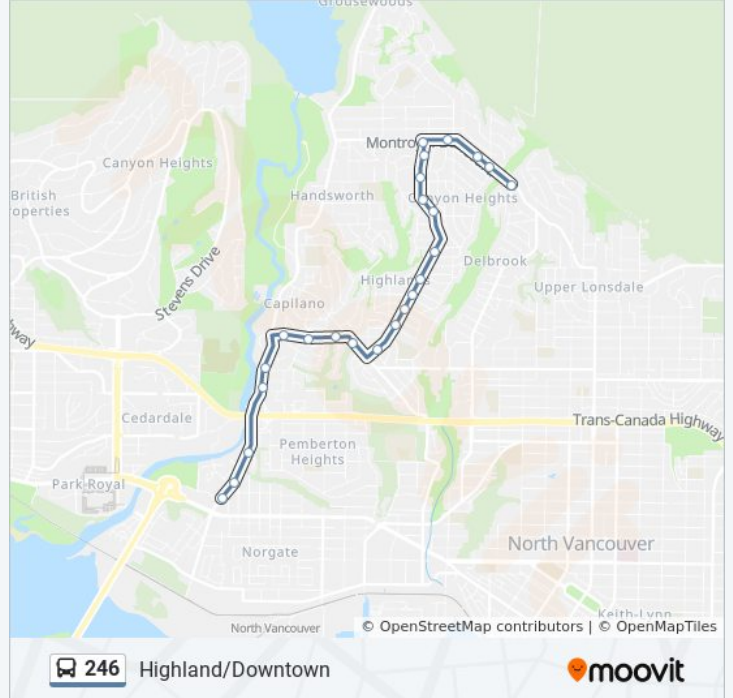

246 bus Info

Direction: Highland

Stops: 31

Trip Duration: 35 min

Line Summary:

Northbound Highland Blvd @ Belmont Ave
 Northbound Highland Blvd @ Glenora Ave
 Northbound Highland Blvd @ Melbourne Ave
 Northbound Highland Blvd @ Leovista Ave
 Northbound Highland Blvd @ Wavertree Rd
 Northbound Highland Blvd @ Tudor Ave
 Northbound Highland Blvd @ Derby Place
 Northbound Highland Blvd @ Handsworth Rd
 Northbound Highland Blvd @ Belvedere Dr
 Northbound Highland Blvd @ Montroyal Blvd
 Eastbound Montroyal Blvd @ Marineview Cres
 Eastbound Montroyal Blvd @ Bonita Dr
 Eastbound Montroyal Blvd @ Skyline Dr
 Eastbound Montroyal Blvd @ Glencanyon Dr

Direction: Marine & Capilano

22 stops

[VIEW LINE SCHEDULE](#)

Westbound Montroyal Blvd @ Glencanyon Dr
 Westbound Montroyal Blvd @ Skyline Dr
 Westbound Montroyal Blvd @ Bonita Dr
 Westbound Montroyal Blvd @ Ranger Ave
 Southbound Highland Blvd @ Montroyal Blvd
 Southbound Highland Blvd @ Belvedere Dr
 Southbound Highland Blvd @ Handsworth Rd
 Southbound Highland Blvd @ Derby Place
 Southbound Highland Blvd @ Devon Rd
 Southbound Highland Blvd @ Beaconsfield Rd
 Southbound Highland Blvd @ Sunnycrest Dr
 Southbound Highland Blvd @ Beaumont Dr
 Southbound Highland Blvd @ Forest Hills Dr
 Southbound Highland Blvd @ Kennedy Ave
 Southbound Highland Blvd @ Ridgewood Dr