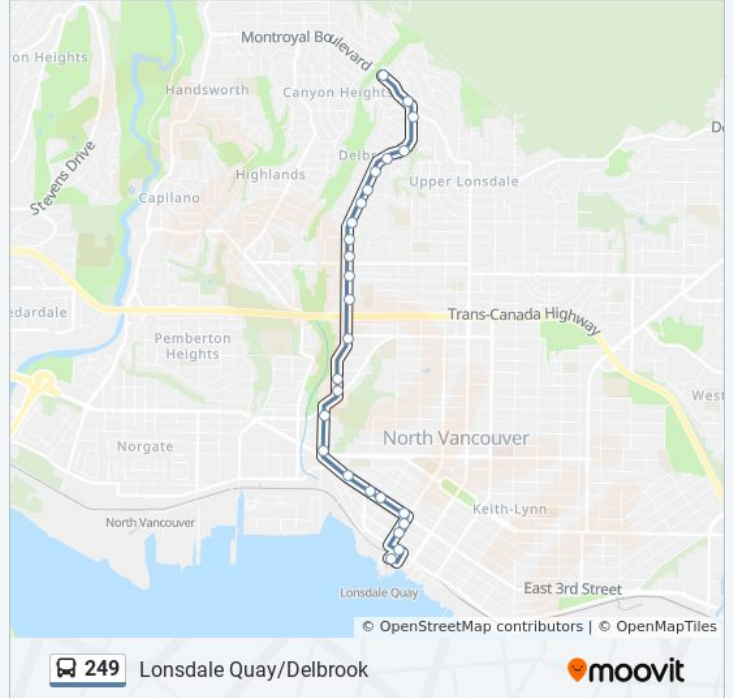

**Direction: Delbrook**

26 stops

[VIEW LINE SCHEDULE](#)

- Lonsdale Quay @ Bay 5
- Westbound W Esplanade Ave @ Rogers Ave
- Northbound Chesterfield Ave @ W 1st St
- Northbound Chesterfield Ave @ W 2nd St
- Westbound W 3rd St @ Chesterfield Ave
- Westbound W 3rd St @ Mahon Ave
- Westbound W 3rd St @ Forbes Ave
- Westbound W 3rd St @ Mission Rd
- Northbound Bewicke Ave @ W Keith Rd
- Northbound Bewicke Ave @ W 16 St
- Northbound Westview Dr @ Larson Rd
- Northbound Westview Dr @ W 19 St
- Northbound Westview Dr @ W 23 St
- Northbound Westview Dr @ Hwy One
- Northbound Westview Dr @ W 28 St
- Northbound Delbrook Ave @ W Queens Rd
- Northbound Delbrook Ave @ W Windsor Rd
- Northbound Delbrook Ave @ St. Ives Cres
- Northbound Delbrook Ave @ Elstree Place
- Northbound Delbrook Ave @ Evergreen Place
- Northbound Delbrook Ave @ Croydon Place
- Northbound Delbrook Ave @ Lucerne Place

**249 bus Info**

**Direction:** Delbrook  
**Stops:** 26  
**Trip Duration:** 18 min  
**Line Summary:**

Northbound Delbrook Ave @ Silverdale Place

Northbound Delbrook Ave @ Hermosa Ave

Westbound Montroyal Blvd @ Delbrook Ave

Westbound Montroyal Blvd @ Glencanyon Dr

### Direction: Lonsdale Quay

21 stops

[VIEW LINE SCHEDULE](#)

Eastbound Montroyal Blvd @ Glencanyon Dr

Eastbound Montroyal Blvd @ Delbrook Ave

Southbound Delbrook Ave @ Hermosa Ave

Southbound Delbrook Ave @ Granada Cres