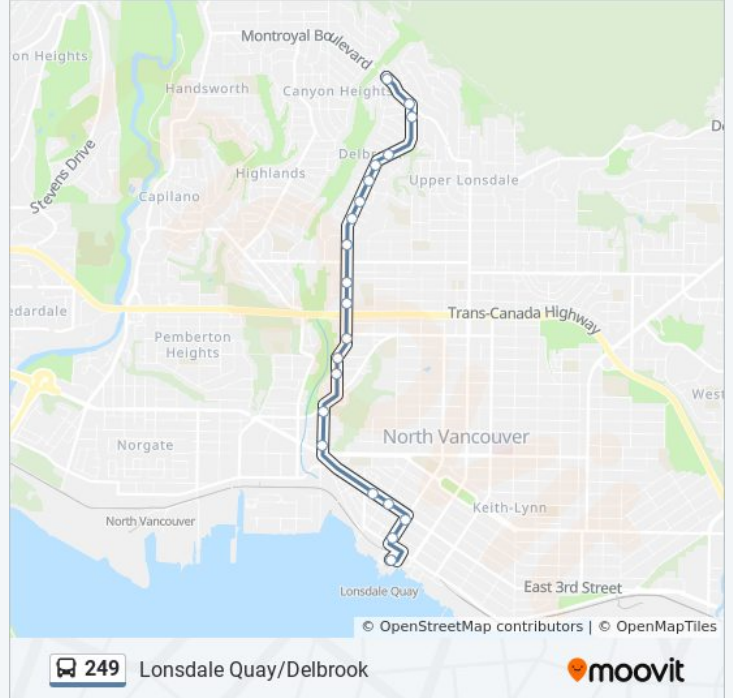

Southbound Westview Dr @ Hwy One

Southbound Westview Dr @ W 23 St

Southbound Westview Dr @ W 21 St

Southbound Westview Dr @ W 20 St

Southbound Bewicke Ave @ Larson Rd

Southbound Bewicke Ave @ W 14 St

Eastbound W 3rd St @ Forbes Ave

### 249 bus Info

**Direction:** Lonsdale Quay

**Stops:** 21

**Trip Duration:** 18 min

**Line Summary:**

Southbound Chesterfield Ave @ W 3rd St

Southbound Chesterfield Ave @ W 1st St

Lonsdale Quay Bay 1,9