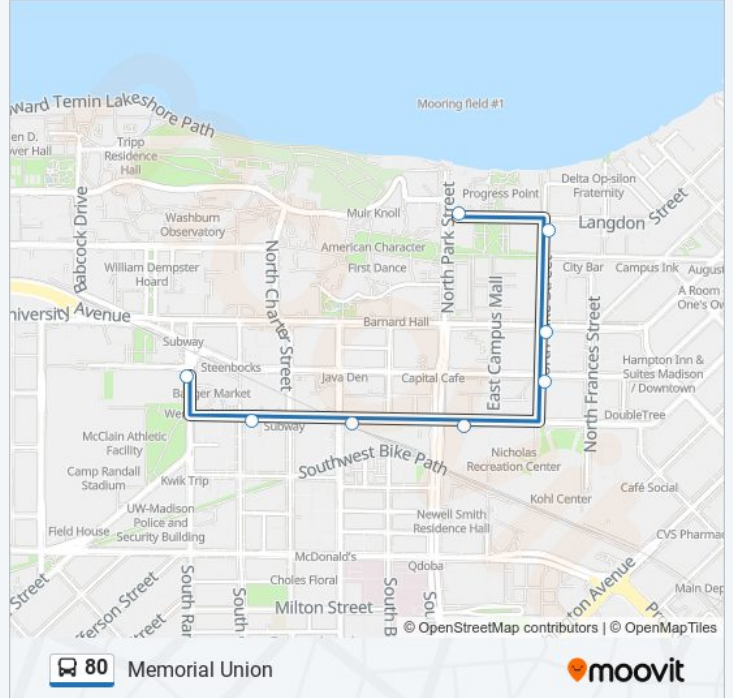

Use the Moovit App to find the closest 80 bus station near you and find out when is the next 80 bus arriving.

Direction: Memorial Union

8 stops

[VIEW LINE SCHEDULE](#)

N Randall at Engineering

W Dayton at N Orchard

Sunday	Not Operational
Monday	6:07 AM
Tuesday	6:07 AM
Wednesday	6:07 AM
Thursday	6:07 AM
Friday	6:07 AM
Saturday	Not Operational

80 bus Info

Direction: Memorial Union

Stops: 8

Trip Duration: 34 min

Line Summary:

Direction: Memorial Union Via Eagle Heights

46 stops

[VIEW LINE SCHEDULE](#)

- Langdon at N Park
- Observatory at Bascom
- Observatory at N Charter
- Linden at N Charter
- Linden at Henry
- Linden at Babcock
- Observatory at Babcock
- Observatory at Elm
- Observatory at Colwood
- Observatory at Walnut
- Highland at Observatory
- Marsh at Highland
- University Bay at Lot 60
- University Bay at Picnic Point
- Lake Mendota at University Bay
- Eagle Heights at Lot E
- Eagle Heights at Lot F
- Eagle Heights at Shelter

80 bus Info

Direction: Memorial Union Via Eagle Heights

Stops: 46

Trip Duration: 43 min

Line Summary:

Eagle Heights at Lot M

Lake Mendota at Lot N

Lake Mendota at Lot P