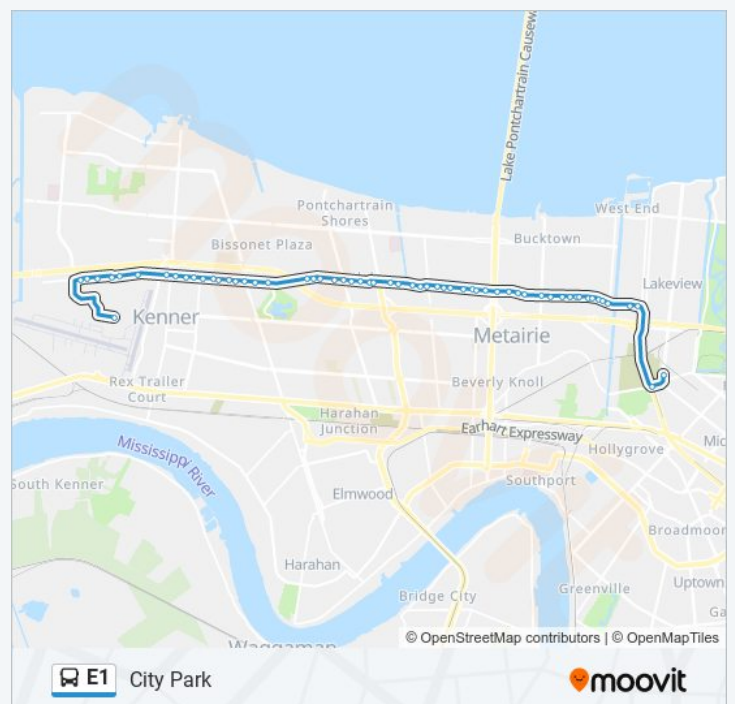

E1 bus Info

Direction: Airport

Stops: 60

Trip Duration: 42 min

Line Summary:

Veterans @ N Arnoult

Veterans @ Hessmer

Veterans @ Division

Veterans @ N Turnbull

Veterans @ Taft Park

Veterans @ Cleary

Veterans @ Richland

Veterans @ Lake Villa

Veterans @ Houma

Veterans @ Hudson

Veterans @ N Woodlawn

Sunday	7:00 AM - 8:48 PM
Monday	5:30 AM - 8:40 PM
Tuesday	5:30 AM - 8:40 PM
Wednesday	5:30 AM - 8:40 PM
Thursday	5:30 AM - 8:40 PM
Friday	5:30 AM - 8:40 PM
Saturday	7:00 AM - 8:48 PM

E1 bus Info

Direction: City Park

Stops: 59

Trip Duration: 43 min

Line Summary:

Veterans @ Lemon

Veterans @ Harvard

Veterans @ Lime

Veterans @ Clearview

Veterans @ Clearview Mall