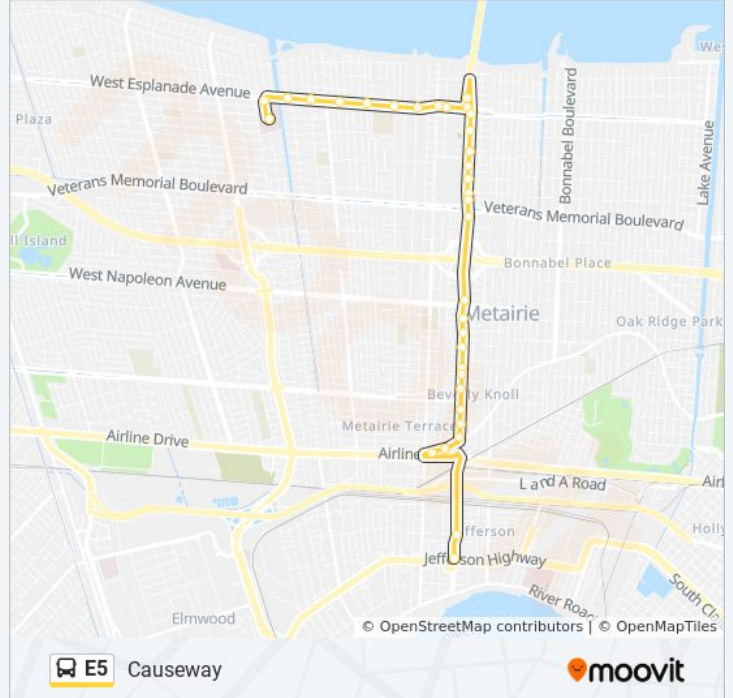

### Direction: Ejgh

34 stops

[VIEW LINE SCHEDULE](#)

- Causeway @ Jefferson Hwy
- Causeway Svc Rd @ Andover
- Metairie Rd @ Athania
- Metairie Rd @ Gennaro/Jefferson Police
- Causeway Svc Rd @ Bauvais
- Causeway Svc Rd @ Roman
- Causeway Svc Rd @ Bore
- Causeway Svc Rd @ 49th
- Causeway Svc Rd @ 47th
- Causeway Svc Rd @ 46th St
- Causeway Svc Rd @ 43th St
- Causeway Svc Rd @ 41st St
- Causeway Svc Rd @ 39th St
- Causeway @ W Napoleon
- Causeway @ Veterans
- Causeway Svc Rd @ Kenneth
- Causeway Svc Rd @ 22nd St
- Causeway Svc Rd @ 20th St
- Causeway @ 18th St
- Causeway @ 16th St
- Causeway @ Melvil Dewey
- Causeway @ West Esplanade

### E5 bus Info

**Direction:** Ejgh

**Stops:** 34

**Trip Duration:** 22 min

**Line Summary:**

Causeway @ 8th St/West Esplanade

Causeway + W Esplanade

W Esplanade + N Hullen

West Esplanade @ Severn

West Esplanade @ Edenborn

West Esplanade @ Marseilles

West Esplanade @ Neyrey

West Esplanade @ Beaulac

West Esplanade @ Richland

West Esplanade @ Lake Villa

Houma @ West Esplanade

Houma @ Ejgh Main Entrance

**Direction: Jefferson Highway**

30 stops

[VIEW LINE SCHEDULE](#)

Houma @ Ejgh Main Entrance

Houma + W Esplanade

W Esplanade + Lake Villa

W Esplanade + Cleary