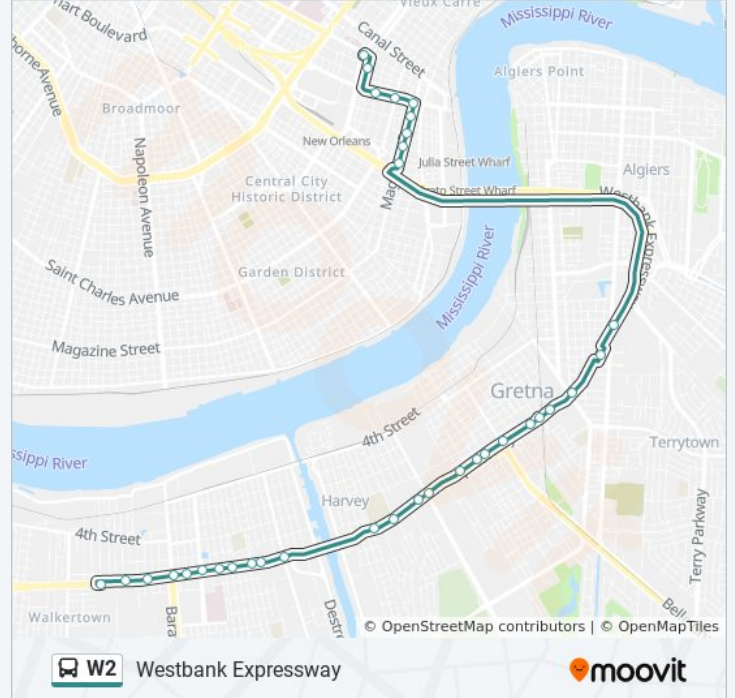

### W2 bus Info

**Direction:** Walkertown Terminal

**Stops:** 34

**Trip Duration:** 39 min

**Line Summary:**

Westbank Expressway @ Manhattan

Westbank Expressway @ Manhattan/Maple

Westbank Expressway @ Maple

Westbank Expressway @ Brown

Westbank Expressway @ Macarthur

Westbank Expressway @ Fifth/Farrington

Westbank Expressway @ Farrington

Westbank Expressway @ Allo

Westbank Expressway @ Avenue B

Westbank Expressway @ Avenue D

Westbank Expressway @ Avenue F

Westbank Expressway @ Barataria

Westbank Expressway @ Avenue J

Westbank Expressway @ Saddler

W4 -- Walkertown Terminal To Estelle