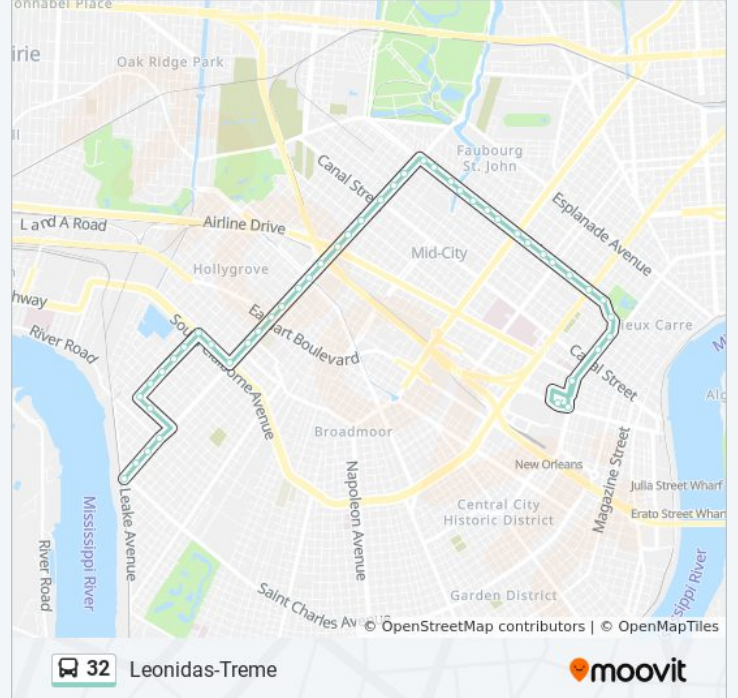

Direction: Children's Hospital

71 stops

[VIEW LINE SCHEDULE](#)

- Main Library Zone C
- Loyola at Poydras
- Poydras + Lasalle (City Hall)
- Basin at Bienville
- Basin at St. Louis
- Basin at Essence Way
- Basin at N. Villere
- Basin at Claiborne
- Orleans at N. Prieur
- Orleans at N. Galvez
- Orleans at N. Tonti
- Orleans at N. Dorgenois
- Orleans at Broad
- Orleans at N. Dupre
- Orleans at N. Salcedo
- Orleans at N. Rendon
- Orleans at Moss
- Orleans at Wilson Drive
- Orleans at Olga
- Orleans at N. Carrollton
- N. Carrollton at St Louis
- N. Carrollton at Bienville (Bus)

32 bus Info

Direction: Children's Hospital

Stops: 71

Trip Duration: 52 min

Line Summary:

N. Carrollton at Canal
S. Carrollton at Banks
S. Carrollton at D'Hemecourt
S. Carrollton at Tulane
S. Carrollton at Dixon
S. Carrollton at Palmetto
S. Carrollton at Palm
Palm at Cambronne
Palm at Monroe
Monroe at Olive
Monroe at Oleander
Monroe at Earhart Blvd.
Monroe at Pritchard
Leonidas at Apricot
Leonidas at Apple
Leonidas at S. Claiborne
Leonidas at Sycamore
Leonidas at Spruce
Leonidas at Hickory
Leonidas at Birch
Leonidas at Willow
Willow at Cambronne
Willow at S. Carrollton
S. Carrollton at Oak
S. Carrollton at Freret
S. Carrollton at Maple
St Charles + Fern
St Charles + Hillary
St Charles + Lowerline
St Charles + Broadway
Broadway at Benjamin
Broadway at Garfield
Broadway at Prytania

Direction: Main Library-Cbd

70 stops

[VIEW LINE SCHEDULE](#)

Children's Hospital
 Tchoupitoulas at State
 Tchoupitoulas at Nashville
 Tchoupitoulas at Joseph
 Jefferson at Annunciation
 Jefferson at Laurel
 Magazine at Joseph
 Magazine St. at Nashville Ave.
 Magazine St. at State St.
 Magazine at Henry Clay
 Magazine St. at Exposition Blvd.
 Magazine at Oak Mall
 Magazine at Natatorium