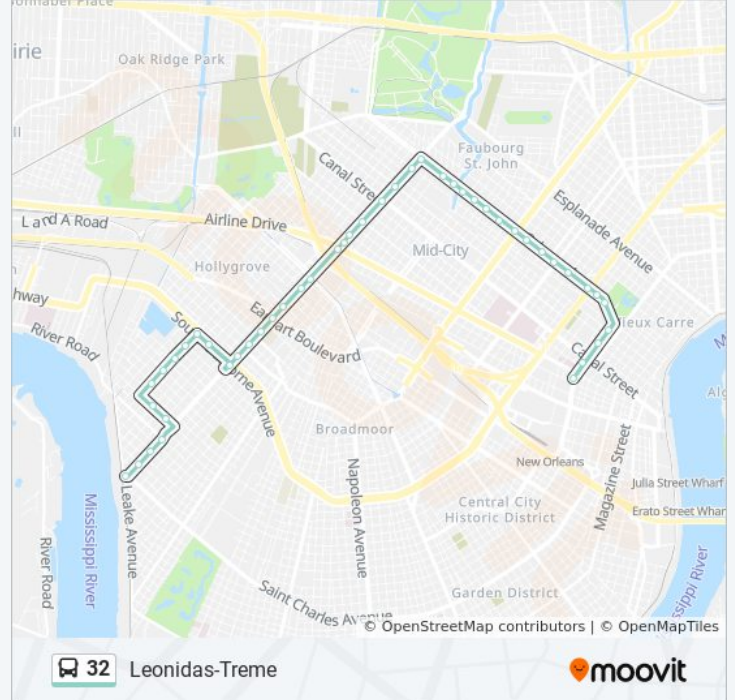

Direction: Main Library-Cbd

70 stops

[VIEW LINE SCHEDULE](#)

Children's Hospital
 Tchoupitoulas at State
 Tchoupitoulas at Nashville
 Tchoupitoulas at Joseph
 Jefferson at Annunciation
 Jefferson at Laurel
 Magazine at Joseph
 Magazine St. at Nashville Ave.
 Magazine St. at State St.
 Magazine at Henry Clay
 Magazine St. at Exposition Blvd.
 Magazine at Oak Mall
 Magazine at Natatorium

Broadway at Prytania

Broadway at Garfield

Broadway at Benjamin

Broadway at St Charles

St Charles at Lowerline

St Charles at Hillary

St Charles at Fern

S. Carrollton at Maple

Monroe at Palm

Monroe at Palmetto

Palmetto at Cambronne

Palmetto at S. Carrollton

S. Carrollton at Tulane

S. Carrollton at Ulloa

S. Carrollton at D'Hemecourt

S. Carrollton at Banks

S. Carrollton at Canal

N. Carrollton at Bienville

N. Carrollton at Toulouse

N. Carrollton at Orleans

Orleans at Taft Place

Orleans at Norman C. Francis

Orleans at Moss

Orleans at N. Rendon