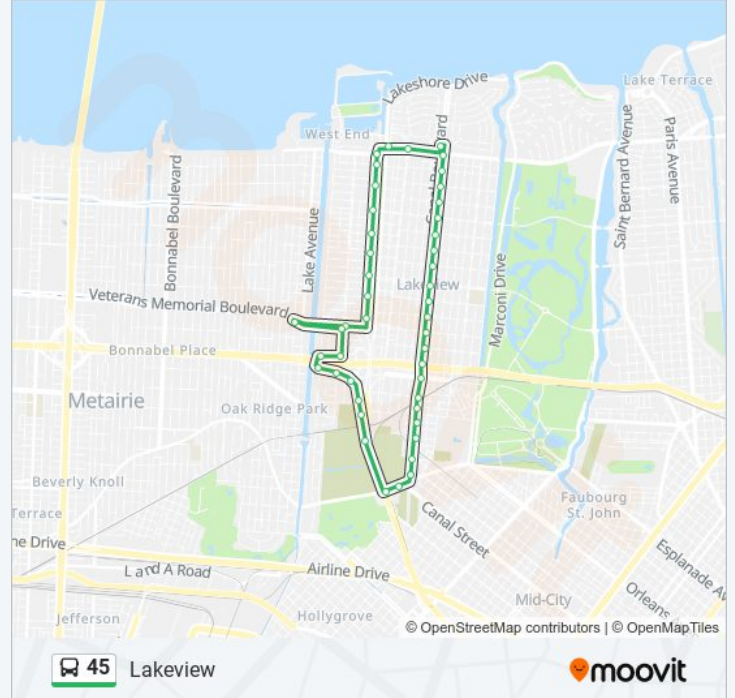

## Direction: Cemeteries Transit Ctr. Via Veterans Blvd.

47 stops

[VIEW LINE SCHEDULE](#)

Cemeteries

Canal Blvd + Rosedale

Canal Blvd + Greenwood

Canal Blvd + Louque

Canal Blvd + Hidalgo

## 45 bus Info

**Direction:** Cemeteries Transit Ctr. Via Veterans Blvd.

**Stops:** 47

**Trip Duration:** 28 min

**Line Summary:**

Allen Toussaint at Canal Blvd

Allen Toussaint + Opal

Allen Toussaint + West End

Academy + Cherlyn Dr. (Farside)

Pontchartrain + Country Club Dr.

Pontchartrain + Lakelawn Funeral

Pontchartrain + Metairie Cemetery

Metairie Rd. + Pontchartrain (Riverside)

City Park + Canal (Nearside)

Cemeteries