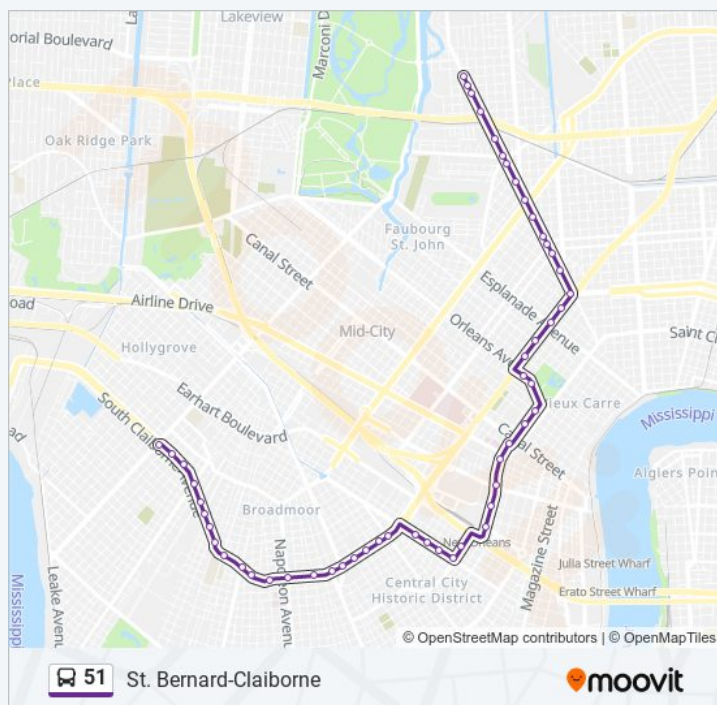

N. Claiborne Ave. at Columbus St.

N. Claiborne Ave. at Laharpe St.

St. Bernard Ave. at N. Derbigny St.

St. Bernard Ave. at N. Prieur St.

St. Bernard Ave. at N. Galvez St.

St. Bernard Ave. at N. Miro St.

St. Bernard Ave. at N. Tonti St.

St Bernard at Broad

St Bernard at N. Dorgenois

St Bernard at N. Tonti

St Bernard at N. Miro

St Bernard at N. Galvez

St Bernard at N. Prieur

St Bernard at N. Claiborne

N. Claiborne Ave. at Columbus St.

N. Claiborne Ave. at Esplanade Ave.

N. Claiborne Ave. at Ursulines Ave.

N. Claiborne Ave. at Dumaine St.

Basin at N. Robertson

Basin at Marais

Basin at St Louis

Basin St. at Bienville St.

Elk Place at Canal

51 bus Info

Direction: S. Carrollton Via Main Library-Cbd

Stops: 53

Trip Duration: 38 min

Line Summary:

Loyola at Poydras

Loyola at Girod

Loyola at Howard