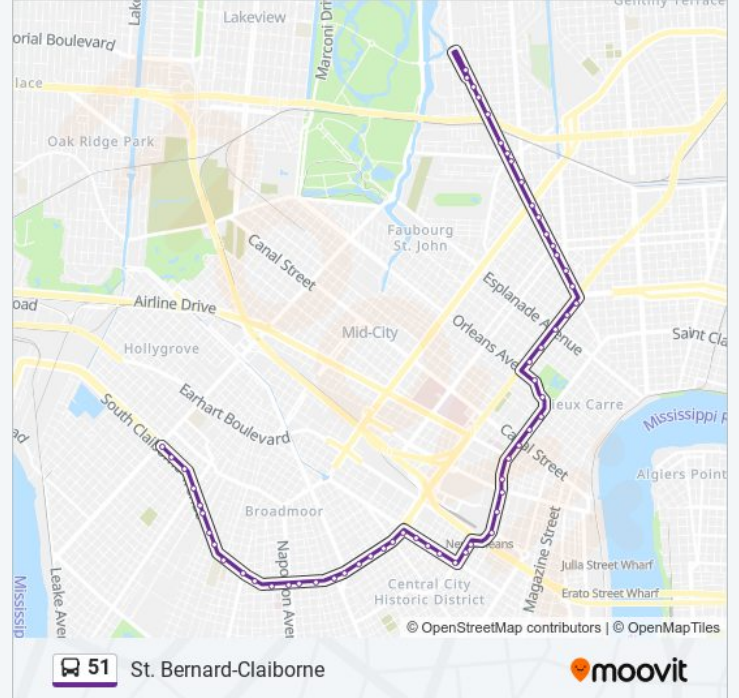

Elk Place And Canal

Basin at Bienville

Basin at St. Louis

Basin at Essence Way

Basin at N. Villere

N. Claiborne Ave. at Dumaine St.

N. Claiborne Ave. at Ursulines Ave.

N. Claiborne Ave. at Esplanade Ave.

N. Claiborne Ave. at Columbus St.

N. Claiborne Ave. at Laharpe St.

St. Bernard Ave. at N. Derbigny St.

St. Bernard Ave. at N. Prieur St.

St. Bernard Ave. at N. Galvez St.

St. Bernard Ave. at N. Miro St.

St. Bernard Ave. at N. Tonti St.

St. Bernard Ave. at N. Dorgenois St.

St. Bernard Ave. at N. Broad St.

St. Bernard Ave. at Industry St.

St. Bernard Ave. at Gentilly Blvd. (Nearside)

St. Bernard Ave. at Desaix Blvd.

St. Bernard Ave. at Gibson St.

St. Bernard Ave. at Sere St.

St. Bernard Ave. at Milton St.

St. Bernard Ave. at Foy St.

St. Bernard Ave. at Senate St.

St Bernard at Caton

Direction: S. Carrollton Via Main Library-Cbd

53 stops

[VIEW LINE SCHEDULE](#)