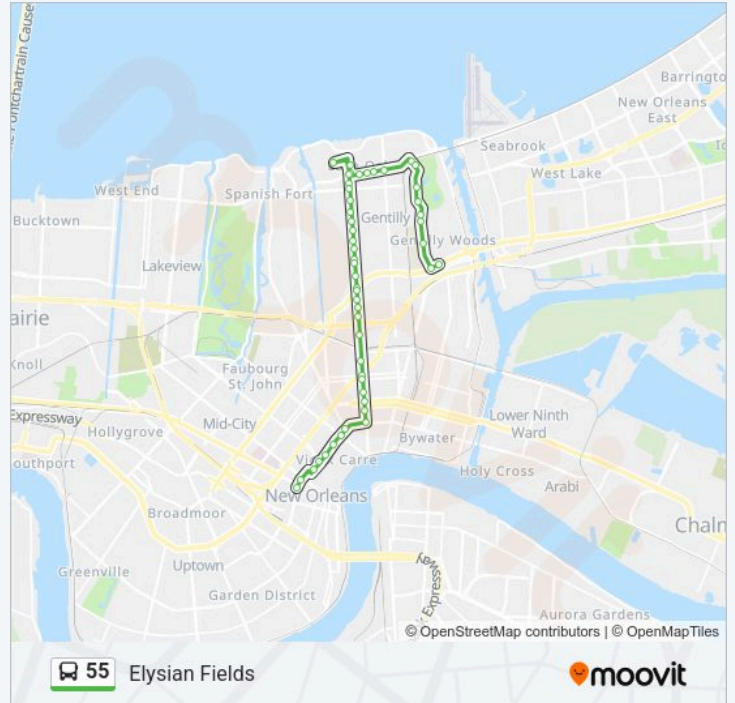

Elysian Fields Ave. at Sumpter St.

Elysian Fields Ave. at Mandolin St.

Elysian Fields Ave. at Gentilly Ave. (Nearside)

Elysian Fields Ave. at Gentilly Ave. (Farside)

Elysian Fields Ave. at Milton St.

Elysian Fields Ave. at Sere St.

Elysian Fields Ave. at Pleasure St.

Elysian Fields Ave. at Abundance St.

Elysian Fields Ave. at N. Dorgenois St.

Elysian Fields Ave. at N. Miro St.

Elysian Fields at Galvez

Sunday

5:00 AM-9:37 PM

**55 bus Info**

**Direction:** Main Library-Cbd Via Uno/Suno

**Stops:** 49

**Trip Duration:** 41 min

**Line Summary:**

Elysian Fields Ave. at N. Roman St.

Elysian Fields Ave. at N. Claiborne Ave.

Elysian Fields Ave. at N. Villere St.