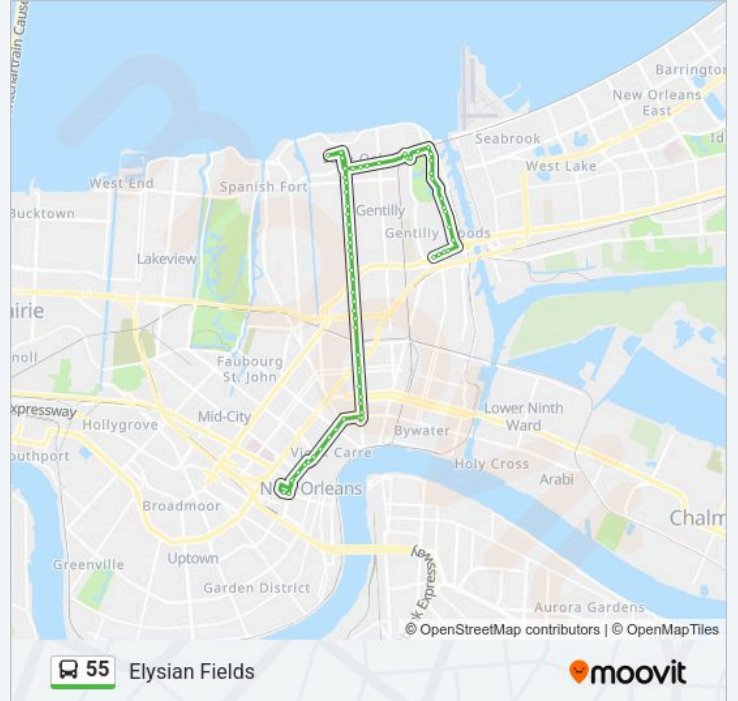

L C Simon at Mandeville

L C Simon at St Roch

L C Simon at Music

L C Simon at Franklin

Lc Simon Dr. at Press Dr.

Press + Hayne

Hayne Blvd. at Press Dr.

Hayne Blvd. at Stadium

Hayne Blvd. at Congress St.

Congress Dr. at Columbia St.

Congress Dr. at Frankfort St.

Congress Dr. at Mexico St.

Congress Dr. at Madrid St.

Congress Dr. at Mendez St.

Congress Dr. at Mithra St.

Congress Dr. at Dreux Ave.

Congress Dr. at Mirabeau Ave.

Congress Dr. at Stephen Girard Ave.

Chef Menteur Highway at Desire Drive

Chef Menteur Highway at Store Walkway

Chef Menteur Highway at Louisa St.

Chef Menteur Highway at Gentilly Walmart

**Direction: Late Nite: Uno**

41 stops

[VIEW LINE SCHEDULE](#)

Main Library

Loyola at Poydras

Poydras + Lasalle (City Hall)

Loyola + Tulane

Elk Place And Canal