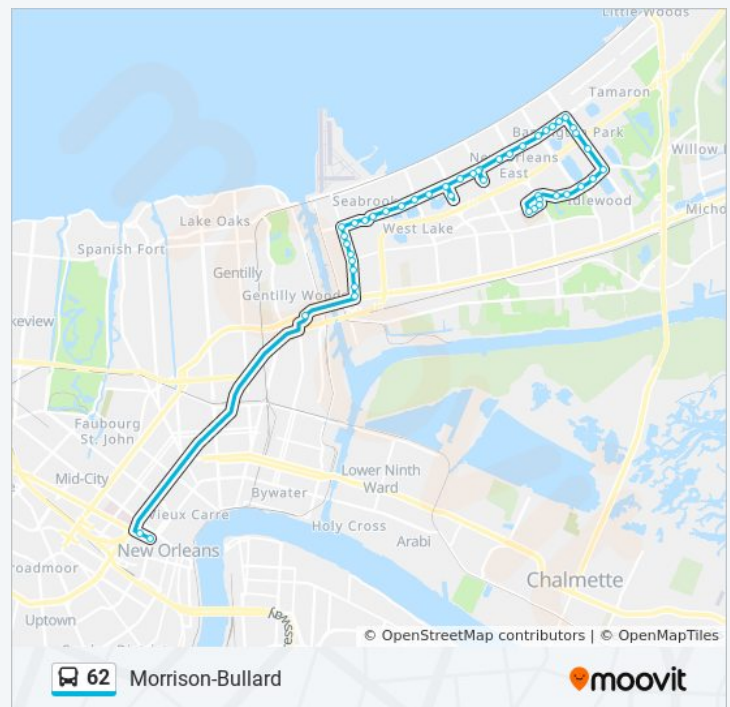

Direction: Main Library-Cbd Via Wal-Mart

54 stops

[VIEW LINE SCHEDULE](#)

- Lake Forest Library Hub
- Lake Forest at Deer Park
- Lake Forest at Kensington
- Lake Forest at Wright Rd.
- Lake Forest at Foxcroft
- Lake Forest at Louis Prima
- Lake Forest at Bullard
- Bullard at Levy Drive
- Bullard at E. Barrington
- Bullard at Morrison
- Morrison at Bullard
- Morrison at Marywood Court
- Morrison at Berg
- Morrison at Mercier
- Morrison at Lucerne
- Morrison at Forest Glen
- Morrison at Avalon
- Morrison at Read
- Morrison at Weaver
- Morrison at Shubrick
- Morrison at Hickman
- Bundy at Middleboro

Basin at Marais

Basin at St Louis

Basin St. at Bienville St.

Elk Place at Canal

Elk Place + Tulane

Direction: N.O. East Hub Via Wal-Mart

43 stops

[VIEW LINE SCHEDULE](#)

62 bus Time Schedule

N.O. East Hub Via Wal-Mart Route Timetable:

Sunday	4:55 AM - 7:22 PM
Monday	4:55 AM - 7:22 PM
Tuesday	4:55 AM - 7:22 PM
Wednesday	4:55 AM - 7:22 PM
Thursday	4:55 AM - 7:22 PM
Friday	4:55 AM - 7:22 PM
Saturday	4:55 AM - 7:22 PM

62 bus Info

Direction: N.O. East Hub Via Wal-Mart

Stops: 43

Trip Duration: 46 min

Line Summary:

Bullard at W. Barrington

Bullard at I-10 Service Rd.

Bullard at Walmart