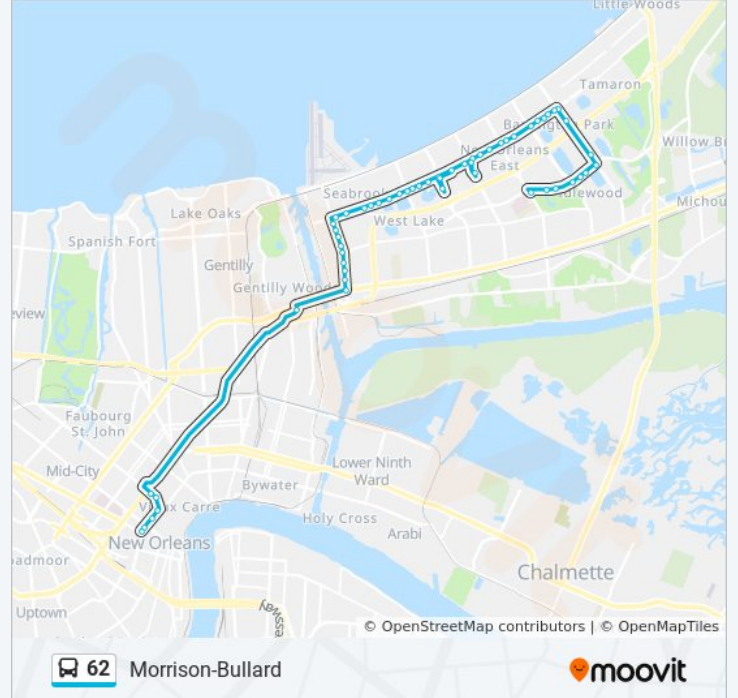

Direction: Main Library-Cbd Via Wal-Mart

54 stops

[VIEW LINE SCHEDULE](#)

- Lake Forest Library Hub
- Lake Forest at Deer Park
- Lake Forest at Kensington
- Lake Forest at Wright Rd.
- Lake Forest at Foxcroft
- Lake Forest at Louis Prima
- Lake Forest at Bullard
- Bullard at Levy Drive
- Bullard at E. Barrington
- Bullard at Morrison
- Morrison at Bullard
- Morrison at Marywood Court
- Morrison at Berg
- Morrison at Mercier
- Morrison at Lucerne
- Morrison at Forest Glen
- Morrison at Avalon
- Morrison at Read
- Morrison at Weaver
- Morrison at Shubrick
- Morrison at Hickman
- Bundy at Middleboro

Morrison at Pole #52256

Morrison at Newcastle

Morrison at Foch

Morrison at Alabama

Downman at Dorothea

Downman at 7100 Downman

Downman at Pines

Downman at Babylon

Downman at Dwyer

Downman at Dreux

Downman at Filmore

Downman at Selma

Downman at Chef Highway

Winn Dixie at Desire Parkway

Orleans at N. Claiborne

Basin at N. Robertson

Basin at Marais

Basin at St Louis

Basin St. at Bienville St.

Elk Place at Canal

Elk Place + Tulane

Direction: N.O. East Hub Via Wal-Mart

43 stops

[VIEW LINE SCHEDULE](#)