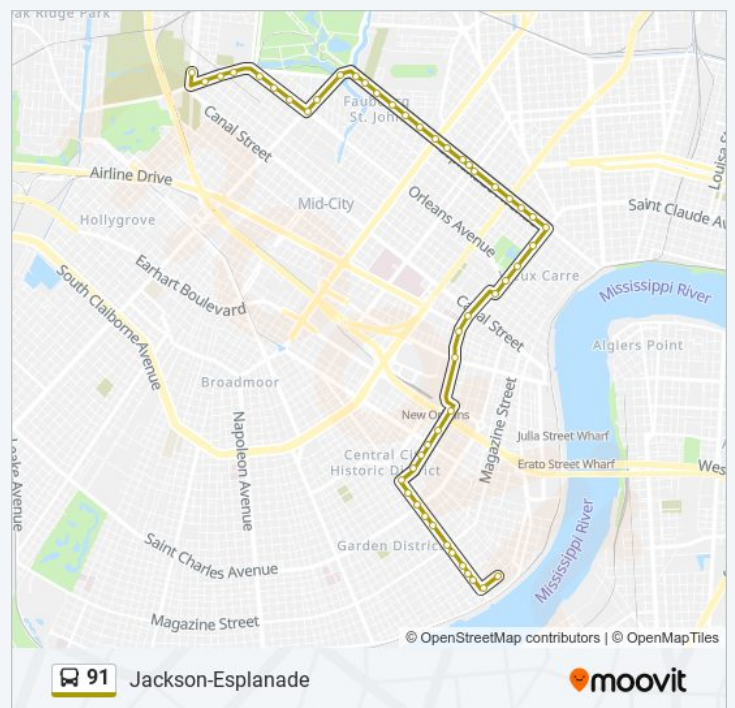

Esplanade at N. Tonti

Esplanade at N. Miro

Esplanade at N. Galvez

Esplanade at N. Roman

Esplanade at Claiborne

Esplanade at N. Villere

Esplanade at Treme

**91 bus Time Schedule**

Tchoup. Wal-Mart Route Timetable:

Sunday	24 hours
Monday	24 hours
Tuesday	24 hours
Wednesday	24 hours
Thursday	24 hours
Friday	24 hours
Saturday	24 hours

**91 bus Info**

**Direction:** Tchoup. Wal-Mart

**Stops:** 50

**Trip Duration:** 43 min

**Line Summary:**

Esplanade at N. Rampart

N. Rampart at Ursuline

N. Rampart St. at St. Ann St.

N. Rampart at Toulouse

N. Rampart + Conti

Elk Place at Canal