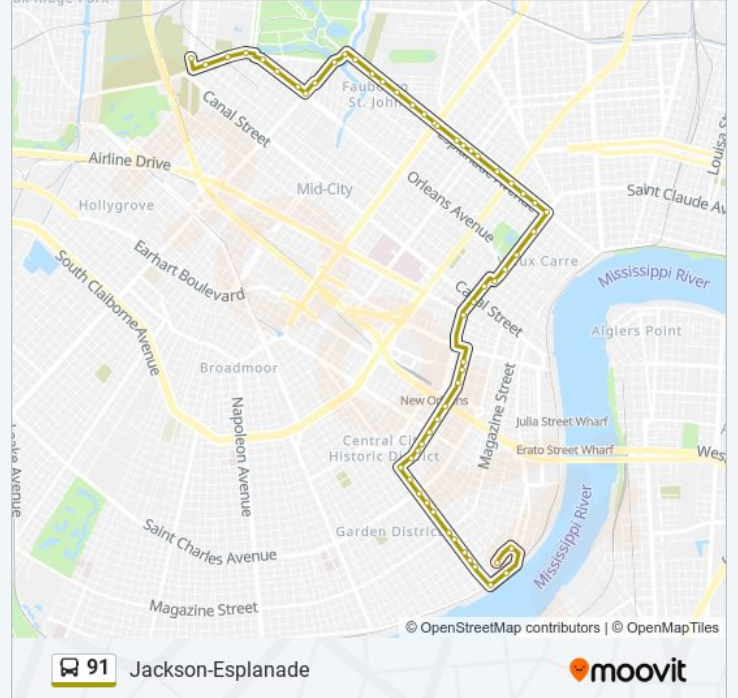

Elk Place And Canal

Basin at Bienville

Conti at N. Rampart

N. Rampart at Toulouse

N. Rampart St. at St. Ann St.

N. Rampart at Ursulines

Esplanade Ave. at N. Rampart St. (Far)

Esplanade Ave. at Treme St.

Beauregard Circle

N. Carrollton at City Park

N. Carrollton at Dumaine

N. Carrollton at Orleans (Bus)

Orleans + N. Solomon

Orleans + N. Alexander

Orleans + N. Olympia

City Park at St Peter

City Park at St Louis

City Park at Bienville

Cemeteries (Bus)

**Direction: Tchoup. Wal-Mart**

50 stops

[VIEW LINE SCHEDULE](#)

Cemeteries (Bus)

City Park at Bienville

**Trip Duration:** 43 min

**Line Summary:**

Esplanade at N. Rampart

N. Rampart at Ursuline

N. Rampart St. at St. Ann St.

N. Rampart at Toulouse

N. Rampart + Conti

Elk Place at Canal