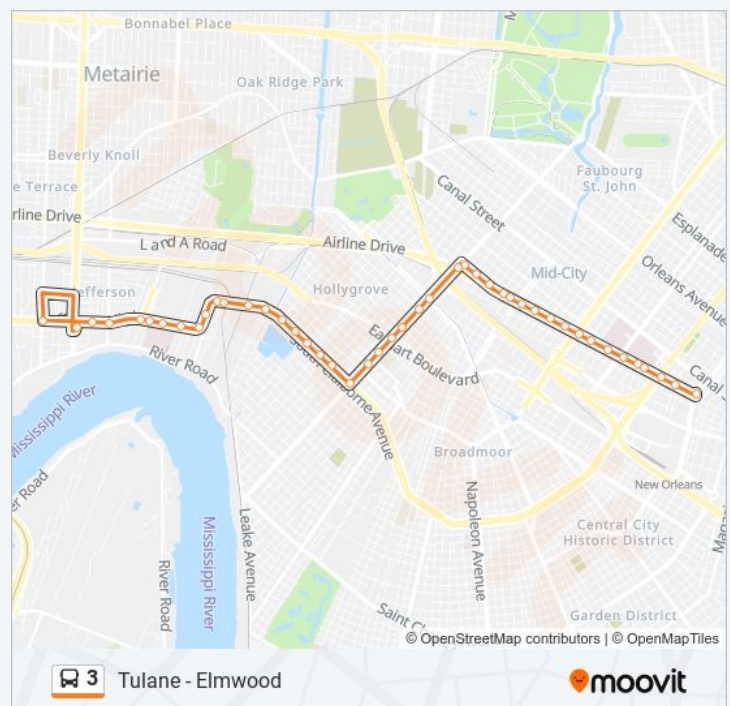

Direction: Jefferson Hwy. at Causeway Blvd.

45 stops

[VIEW LINE SCHEDULE](#)

- Elk Place + Tulane
- Tulane + S. Villere
- Tulane + S Claiborne
- Tulane + S. Roman
- Tulane + S. Prieur
- Tulane + S. Galvez
- Tulane + S. Tonti
- Tulane + S. Dorgenois
- Tulane + S. Broad
- Tulane @ S White (Ns) (Wb)
- Tulane + S. Gayoso
- Tulane + S. Lopez
- Tulane + Norman C. Francis Pkwy
- Tulane + Clark
- Tulane + S. Genois
- Ulloa at S. Cortez
- Ulloa at S. Pierce
- Ulloa at S. Carrollton
- S. Carrollton at Tulane
- S. Carrollton at Palmetto
- S. Carrollton at Palm
- S. Carrollton at Forshey
- S. Carrollton at Earhart
- S. Carrollton at Pritchard Place
- S. Carrollton at Belfast
- S. Carrollton at S. Claiborne
- S Claiborne + Cambronne
- S Claiborne @ Leonidas

3 bus Info

Direction: Jefferson Hwy. at Causeway Blvd.

Stops: 45

Trip Duration: 32 min

Line Summary:

S. Claiborne + Eagle

S. Claiborne + Hollygrove

S. Claiborne + Mistletoe

Jefferson + Betz

Rio Vista Ave

Jefferson + Labarre Rd

Jefferson at Claiborne

Jefferson at Shrewsbury

Jefferson at Causeway

Direction: Main Library-Cbd Via Ochsner

43 stops

[VIEW LINE SCHEDULE](#)

Jefferson Hwy at Spur Station

Jefferson at Walmart

Jefferson at Central

Jefferson at Causeway

Jefferson at Maine

Jefferson at Labarre Rd

Jefferson + Rio Vista