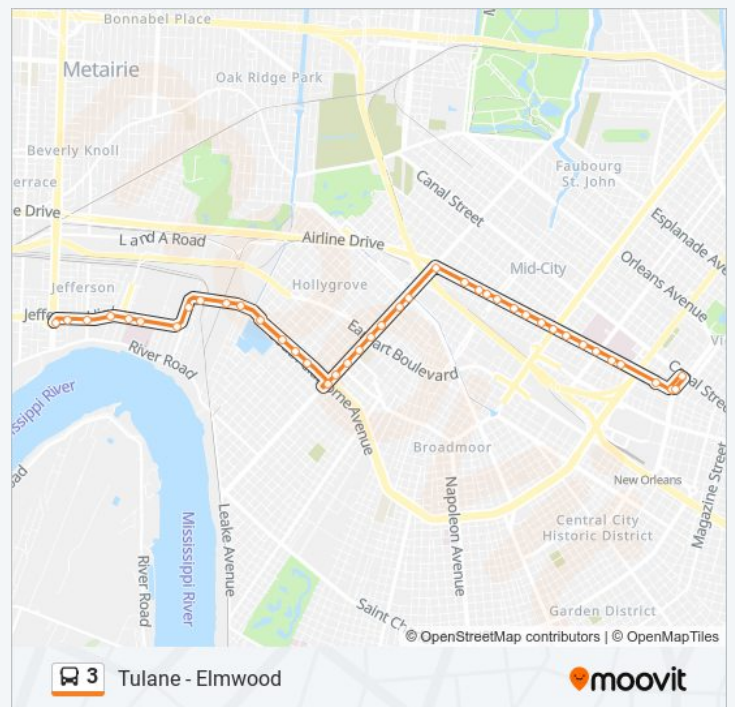

Jefferson + Betz

Rio Vista Ave

Jefferson + Labarre Rd

Jefferson at Claiborne

Jefferson at Shrewsbury

Jefferson at Causeway

Direction: Main Library-Cbd Via Ochsner

43 stops

Tulane + Lasalle

Saratoga + Tulane

Saratoga + Canal

Elk Place + Tulane

41 stops

[VIEW LINE SCHEDULE](#)

- Jefferson at Causeway
- Jefferson at Maine
- Jefferson at Labarre Rd
- Jefferson + Rio Vista
- Jefferson Jefferson + Betz
- Ochsner Medical Center
- Jefferson at Jules
- Jefferson at Jules/Brooklyn
- Jefferson + Iris
- Jefferson + Knox/Dakin
- Jefferson at Dakin (Lowe'S)
- S. Claiborne at Mistletoe
- S. Claiborne Ave. at Eagle St.
- S. Claiborne at Leonidas
- S. Claiborne + Cambronne
- S. Carrollton at S. Claiborne
- S. Carrollton at Nelson
- S. Carrollton at Belfast
- S. Carrollton at Pritchard
- S. Carrollton at Earhart
- S. Carrollton at Forshey
- S. Carrollton at Palm
- S. Carrollton at Washington
- S. Carrollton at Tulane
- Tulane + S. Cortez
- Tulane + S. Genois
- Tulane + S. Clark
- Tulane And Norman C. Francis Pkwy
- Tulane + S. Lopez
- Tulane + S. Gayoso
- Tulane + S. White

Main Library-Cbd Via Oschner Route Timetable:

Sunday	12:00 AM - 11:20 PM
Monday	12:00 AM - 11:20 PM
Tuesday	12:00 AM - 11:20 PM
Wednesday	12:00 AM - 11:20 PM
Thursday	12:00 AM - 11:20 PM
Friday	12:00 AM - 11:20 PM
Saturday	12:00 AM - 11:20 PM

3 bus Info

Direction: Main Library-Cbd Via Oschner

Stops: 41

Trip Duration: 26 min

Line Summary:

Tulane + S Broad

Tulane + S. Dorgenois

Tulane + S. Tonti