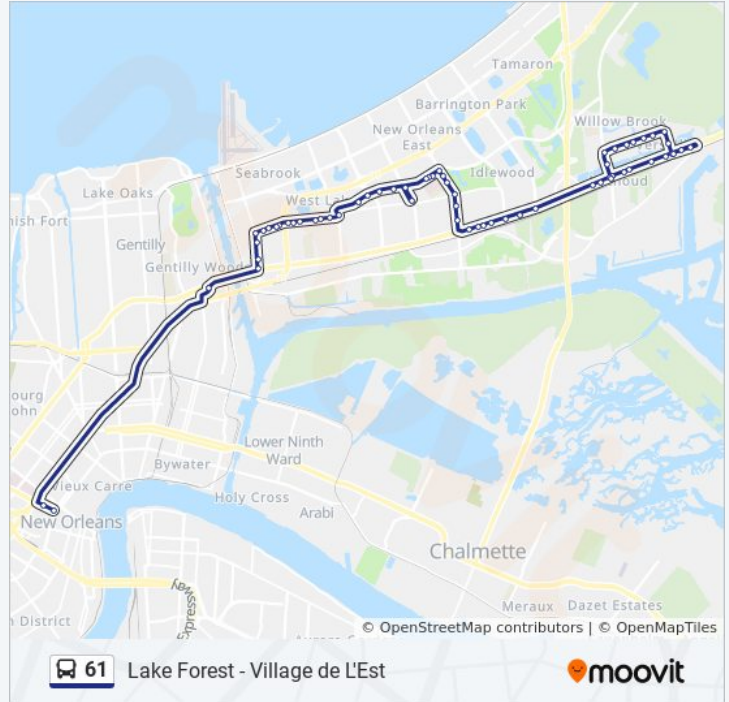

Direction: Main Library-Cbd Via N.O. East Hub

Stops: 46

Trip Duration: 46 min

Line Summary:

Lake Forest at Samovar

Lake Forest at Mayo

Mayo at Dwyer

Dwyer at Lonely Oaks

Basin at St Louis

Basin St. at Bienville St.

Elk Place at Canal

Elk Place + Tulane

Direction: Village De'Lest Via N.O. East Hub

61 stops

[VIEW LINE SCHEDULE](#)

Elk Place + Tulane

Lake Forest at Gloucester

Bundy at East Lake Apts.

Bundy at Lake Forest

Lake Forest at Light Standard 110

New Orleans East Hospital

Hospital Serv. Rd Opposite 5640 Read

Read at Methodist Hospital

Lake Forest at Read

Chef Highway at Sherwood

61 bus Info

Direction: Village De'Lest Via N.O. East Hub

Stops: 61

Trip Duration: 50 min

Line Summary:

Chef Highway at Bullard
Chef Highway at Spur Station
Chef Highway at Computer Center
Chef Highway + Michoud (Out)
Michoud at Lourdes
Michoud at Dwyer
Dwyer at Bergerac
Dwyer at Opposite Cannes
Dwyer at Cernay
Dwyer at Willowbrook
Dwyer at Palace
Dwyer at Alcee Fortier
Alcee Fortier at Peltier
Alcee Fortier at Chef Highway
Gulfway Terrace Apartments
Chef Highway at 14551 Chef
Chef Highway at Alcee Fortier
Chef at Dong Phuong
Chef Garden Apartments
Orleans East Apartments
Opposite Maison Orleans Two
Chef Highway at Michoud (Nearside)
Chef Highway at Michoud (In)