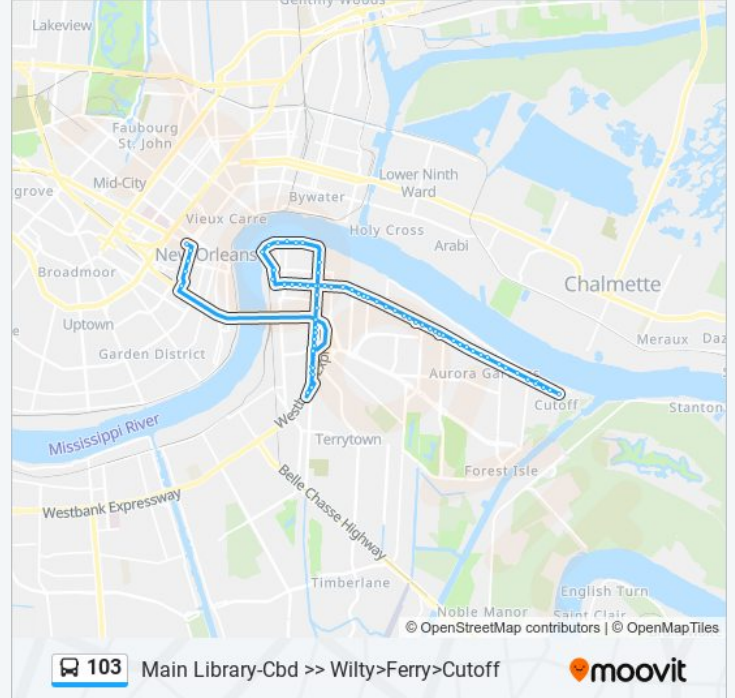

Whitney @ Eliza

Patterson @ Atlantic

Patterson at Elmira

Patterson at Vallette

Patterson at Verret

Morgan + Bermuda

Canal St. Ferry

Bouny at Opelousas

Teche at Homer

Vallette at Newton

Newton at Elmira

Newton at Atlantic

Newton at Thayer

Newton St. at Lb Landry Ave.

Newton at Hendee

Newton at Behrman

General Meyer at Farragut

General Meyer at Shirley

General Meyer at Florence

General Meyer at Touro Shakespeare

General Meyer at Pace

General Meyer at Southlawn

General Meyer at Odeon

General Meyer at Flanders

General Meyer at Lees Lane

General Meyer at Richland

General Meyer at General Collins

General Meyer at Holiday

General Meyer at Easter

General Meyer at St Nick

General Meyer at Jo Ellen Smith

General Meyer at Kabel

General Meyer at River Oaks