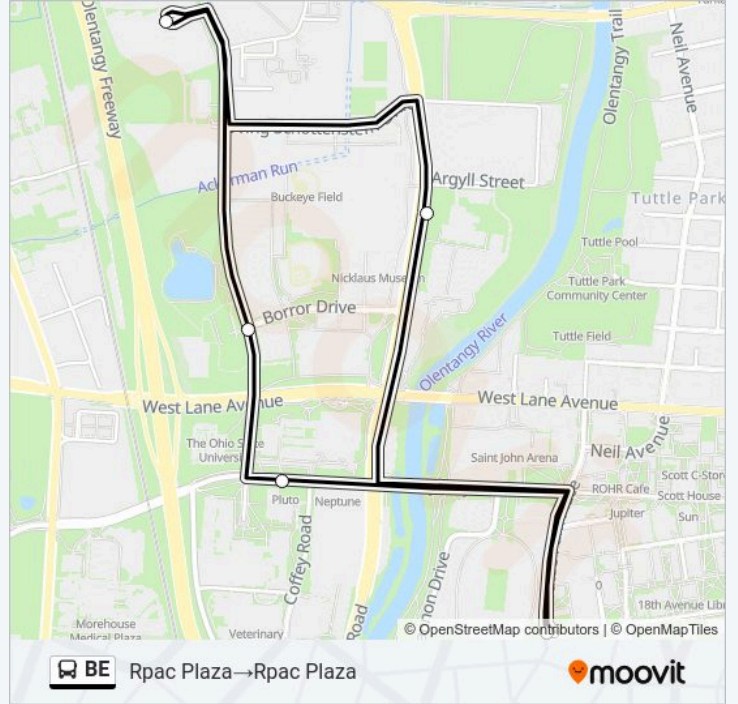

 **BE Line****Rpac Plaza→Rpac Plaza**[Get The App](#)

The BE bus line Rpac Plaza→Rpac Plaza has one route. For regular weekdays, their operation hours are:

(1) Rpac Plaza→Rpac Plaza: 7:00 AM-7:00 PM

Use the Moovit App to find the closest BE bus station near you and find out when is the next BE bus arriving.

Direction: Rpac Plaza→Rpac Plaza

6 stops

[VIEW LINE SCHEDULE](#)

Rpac Plaza

Fawcett Center

Buckeye Lot Loop

4-H Center

Midwest Campus (Eb)

Rpac Plaza

BE bus Time Schedule

Rpac Plaza→Rpac Plaza Route Timetable:

| | |
|-----------|-----------------|
| Monday | 7:00 AM-7:00 PM |
| Tuesday | 7:00 AM-7:00 PM |
| Wednesday | 7:00 AM-7:00 PM |
| Thursday | 7:00 AM-7:00 PM |
| Friday | 7:00 AM-7:00 PM |
| Saturday | 8:00 AM-8:00 PM |
| Sunday | 8:00 AM-8:00 PM |

BE bus Info

Direction: Rpac Plaza→Rpac Plaza

Stops: 6

Trip Duration: 11 min

Line Summary:

BE bus time schedules and route maps are available in an offline PDF at moovitapp.com. Use the Moovit App to see live bus times, train schedule or subway schedule, and step-by-step directions for all public transit in Columbus.