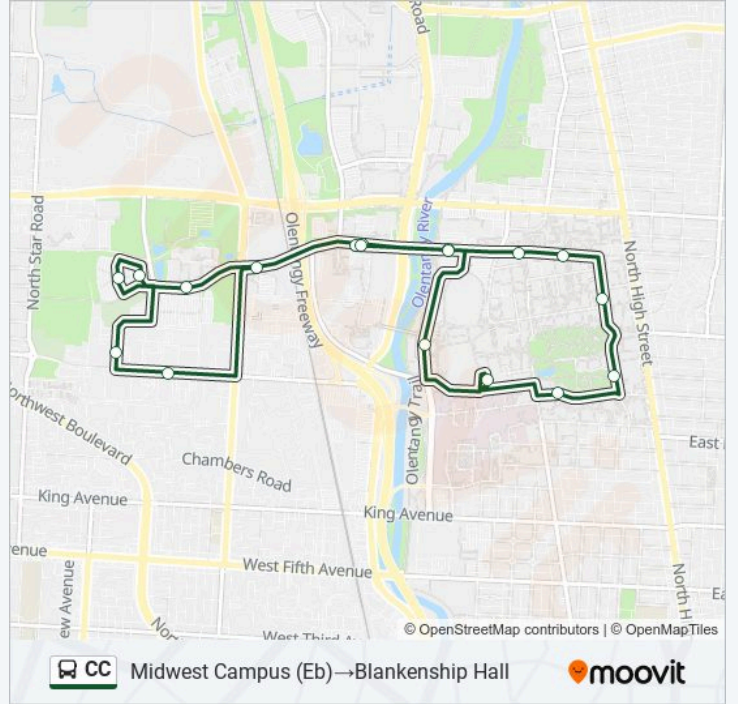

Midwest Campus (Eb)→Blankenship Hall

Get The App

The CC bus line Midwest Campus (Eb)→Blankenship Hall has one route. For regular weekdays, their operation hours are: (1) Midwest Campus (Eb)→Blankenship Hall: 7:00 AM - 7:00 PM
Use the Moovit App to find the closest CC bus station near you and find out when is the next CC bus arriving.

Direction: Midwest Campus (Eb)→Blankenship Hall
18 stops
[VIEW LINE SCHEDULE](#)

CC bus Time Schedule
Midwest Campus (Eb)→Blankenship Hall Route
Timetable:

Sunday	Not Operational
Monday	7:00 AM - 7:00 PM
Tuesday	7:00 AM - 7:00 PM
Wednesday	7:00 AM - 7:00 PM
Thursday	7:00 AM - 7:00 PM
Friday	7:00 AM - 7:00 PM
Saturday	Not Operational

- Midwest Campus (Eb)
- Ag. Campus (Eb)
- St. John Arena (Eb)
- Knowlton Hall
- Fontana Lab
- Stillman Hall
- Ohio Union (Sb)
- Honors House
- Herrick Dr Transit Hub
- Mid Towers
- St. John Arena (Wb)
- Ag. Campus (Wb)
- Bevis Hall
- Carmack 5-1
- Carmack 5-2
- Research Center
- 1165 Kinnear Rd
- Blankenship Hall

CC bus Info
Direction: Midwest Campus (Eb)→Blankenship Hall
Stops: 18
Trip Duration: 22 min
Line Summary:

CC bus time schedules and route maps are available in an offline PDF at moovitapp.com. Use the Moovit App to see live bus times, train schedule or subway schedule, and step-by-step directions for all public transit in Columbus.