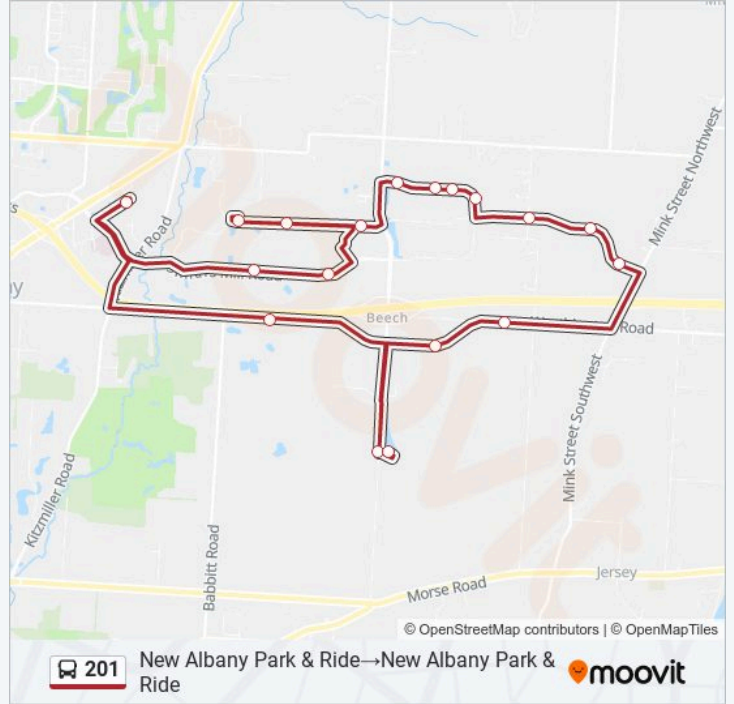

Use the Moovit App to find the closest 201 bus station near you and find out when is the next 201 bus arriving.

Direction: New Albany Park & Ride→New Albany Park & Ride

19 stops

[VIEW LINE SCHEDULE](#)

New Albany Park & Ride

201 bus Info

Direction: New Albany Park & Ride→New Albany Park & Ride

Stops: 19

Trip Duration: 45 min

Line Summary:

201 bus time schedules and route maps are available in an offline PDF at moovitapp.com. Use the Moovit App to see live bus times, train schedule or subway schedule, and step-by-step directions for all public transit in Columbus.