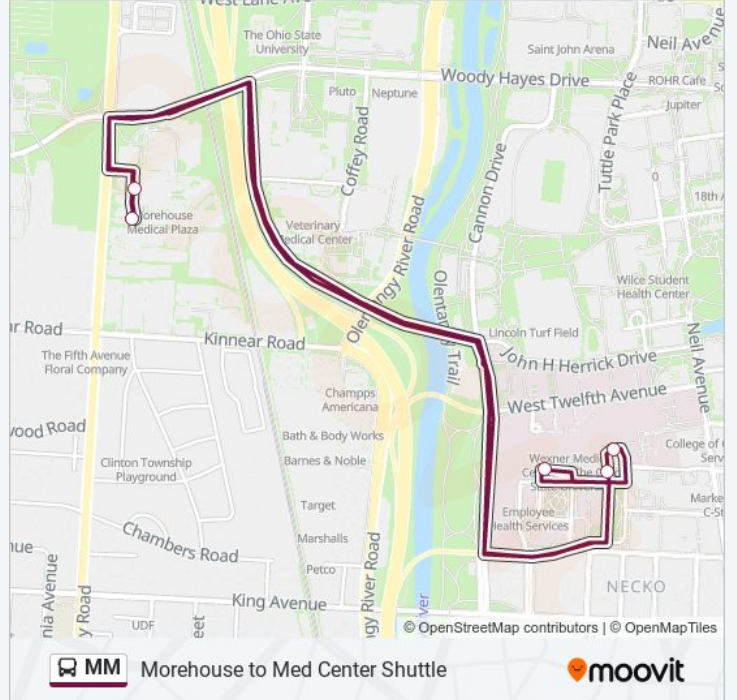

Morehouse to Med Center Shuttle

Get The App

The MM bus line Morehouse to Med Center Shuttle has one route. For regular weekdays, their operation hours are:
(1) Morehouse Tower→Morehouse Tower: 7:00 AM - 6:00 PM
Use the Moovit App to find the closest MM bus station near you and find out when is the next MM bus arriving.

Direction: Morehouse Tower→Morehouse Tower

6 stops

[VIEW LINE SCHEDULE](#)

- Morehouse Tower
- Morehouse Pavilion
- The James
- University Hospital
- Ross Heart Hospital
- Morehouse Tower

MM bus Time Schedule

Morehouse Tower→Morehouse Tower Route
Timetable:

Sunday	Not Operational
Monday	7:00 AM - 6:00 PM
Tuesday	7:00 AM - 6:00 PM
Wednesday	7:00 AM - 6:00 PM
Thursday	7:00 AM - 6:00 PM
Friday	7:00 AM - 6:00 PM
Saturday	Not Operational

MM bus Info

Direction: Morehouse Tower→Morehouse Tower

Stops: 6

Trip Duration: 7 min

Line Summary:

MM bus time schedules and route maps are available in an offline PDF at moovitapp.com. Use the [Moovit App](#) to see live bus times, train schedule or subway schedule, and step-by-step directions for all public transit in Columbus.