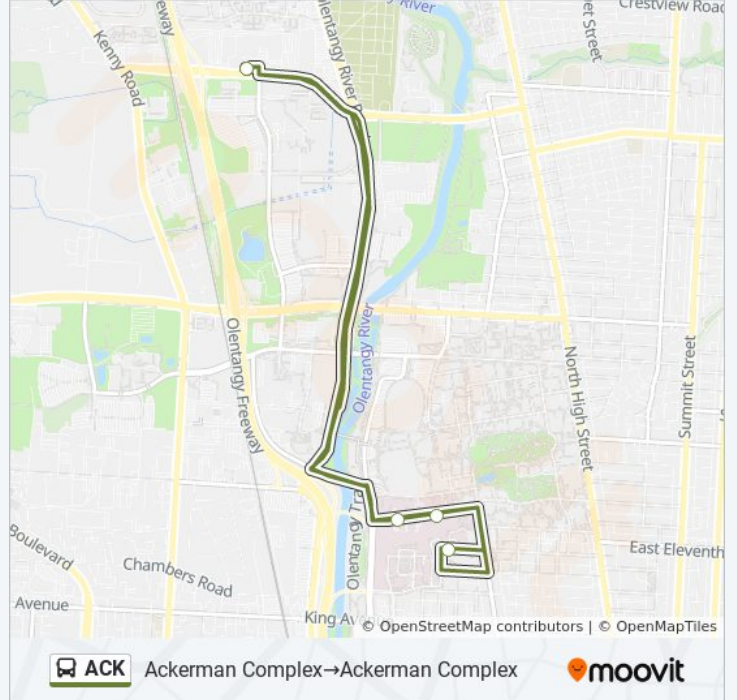

Ackerman Complex→Ackerman Complex

Get The App

The ACK bus line Ackerman Complex→Ackerman Complex has one route. For regular weekdays, their operation hours are:

(1) Ackerman Complex→Ackerman Complex: 6:30 AM - 6:30 PM

Use the Moovit App to find the closest ACK bus station near you and find out when is the next ACK bus arriving.

Direction: Ackerman Complex→Ackerman Complex

5 stops

[VIEW LINE SCHEDULE](#)

- Ackerman Complex
- Harding Hospital
- Doan Hall
- Meiling Hall
- Ackerman Complex

ACK bus Time Schedule

Ackerman Complex→Ackerman Complex Route
Timetable:

Sunday	Not Operational
Monday	6:30 AM - 6:30 PM
Tuesday	6:30 AM - 6:30 PM
Wednesday	6:30 AM - 6:30 PM
Thursday	6:30 AM - 6:30 PM
Friday	6:30 AM - 6:30 PM
Saturday	Not Operational

ACK bus Info

Direction: Ackerman Complex→Ackerman Complex

Stops: 5

Trip Duration: 7 min

Line Summary:

ACK bus time schedules and route maps are available in an offline PDF at moovitapp.com. Use the [Moovit App](#) to see live bus times, train schedule or subway schedule, and step-by-step directions for all public transit in Columbus.