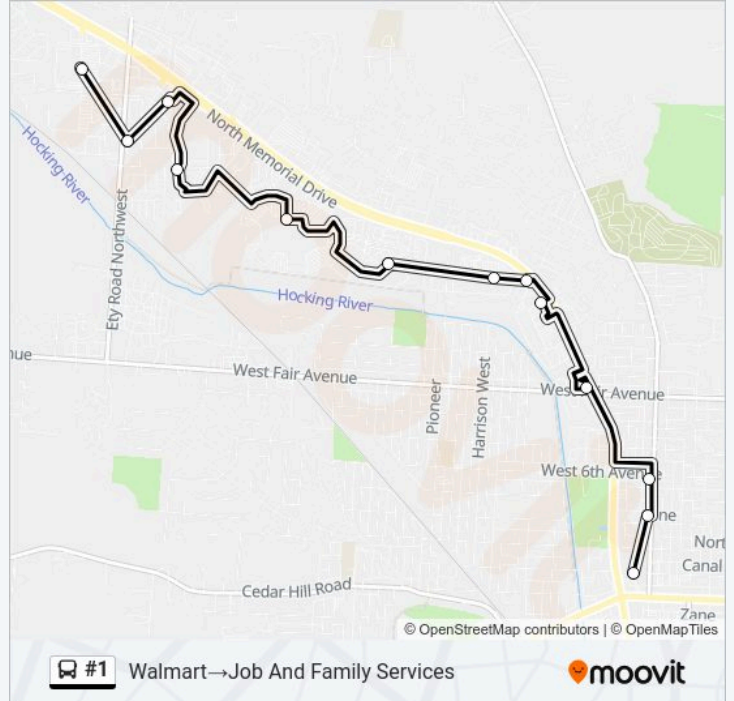

Use the Moovit App to find the closest #1 bus station near you and find out when is the next #1 bus arriving.

Direction: Walmart→Job And Family Services

13 stops

[VIEW LINE SCHEDULE](#)

- Walmart
- Ety Rd. / Mid-Town Apartments
- Giant Eagle
- River Valley Dr. / Muirfield Dr.
- River Valley Mall (Entrance B)
- River Valley Plaza (Target)
- Kroger North
- Memorial Dr. / Mcdonald's
- Memorial Dr. / Plaza Shopping Center
- Memorial Dr. / Fair Ave.
- Columbus St. / 6th Ave.
- Columbus St. / Fairfield Metro Housing
- Job And Family Services

Direction: Walmart→Job And Family Services

Stops: 13

Trip Duration: 25 min

Line Summary:

Direction: Walmart → Columbus St. / Fairfield Metro Housing

12 stops

[VIEW LINE SCHEDULE](#)

Walmart

Ety Rd. / Mid-Town Apartments

Giant Eagle

River Valley Dr. / Muirfield Dr.

River Valley Mall (Entrance B)

River Valley Plaza (Target)

Kroger North

Memorial Dr. / Mcdonald's

Memorial Dr. / Plaza Shopping Center

#1 bus Info

Direction: Walmart → Columbus St. / Fairfield Metro Housing

Stops: 12

Trip Duration: 19 min

Line Summary:

Direction: Job And Family Services→Kull Rd.

14 stops

[VIEW LINE SCHEDULE](#)