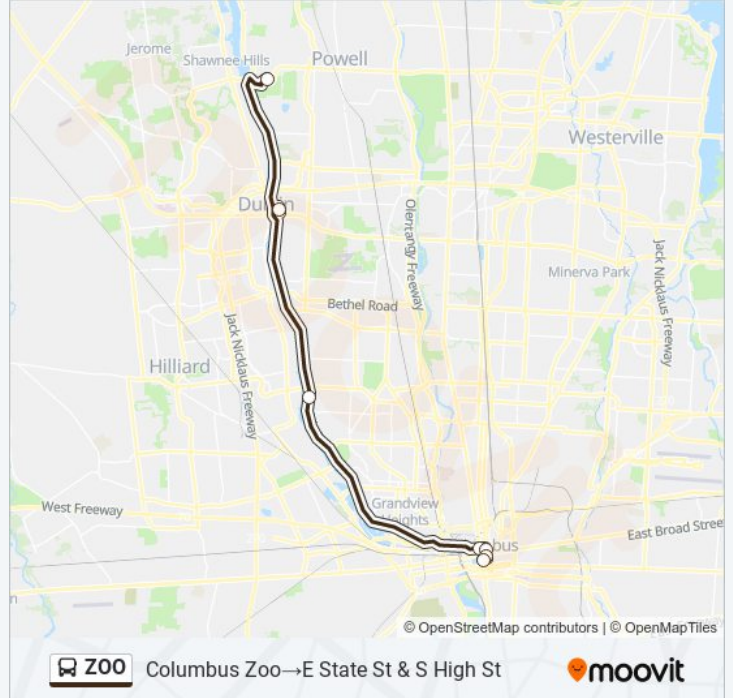

Use the Moovit App to find the closest ZOO bus station near you and find out when is the next ZOO bus arriving.

Direction: Columbus Zoo→E State St & S High St

7 stops

[VIEW LINE SCHEDULE](#)

- Columbus Zoo
- Dublin Dale Dr Park & Ride
- Riverside Dr & Nottingham Rd
- W Long St & N High St
- N 3rd St & E Gay St
- S 3rd St & E Broad St
- E State St & S High St

ZOO bus Time Schedule

Columbus Zoo→E State St & S High St Route
Timetable:

Sunday	8:59 AM - 7:15 PM
Monday	8:59 AM - 7:15 PM
Tuesday	8:59 AM - 7:15 PM
Wednesday	8:59 AM - 7:15 PM
Thursday	8:59 AM - 7:15 PM
Friday	8:59 AM - 7:15 PM
Saturday	8:59 AM - 7:15 PM

ZOO bus Info

Direction: Columbus Zoo→E State St & S High St

Stops: 7

Trip Duration: 44 min

Line Summary:

Direction: E State St & S High St → Columbus Zoo

8 stops

[VIEW LINE SCHEDULE](#)

- E State St & S High St
- S High St & E Broad St
- N High St & E Long St
- W Spring St & N Front St
- W Spring St & Marconi Blvd
- Riverside Dr & Nottingham Rd
- Dublin Dale Dr Park & Ride
- Columbus Zoo