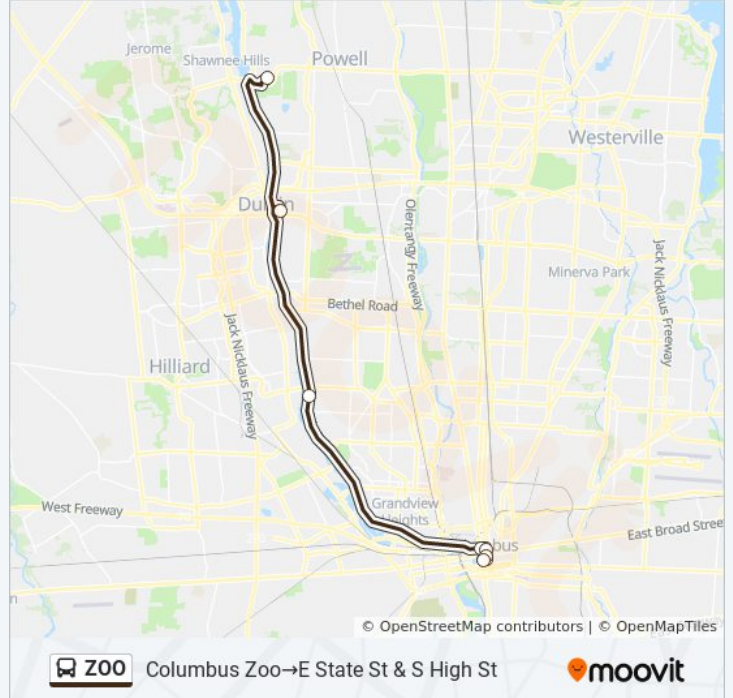

Use the Moovit App to find the closest ZOO bus station near you and find out when is the next ZOO bus arriving.

Direction: Columbus Zoo→E State St & S High St

7 stops

[VIEW LINE SCHEDULE](#)

Columbus Zoo

Dublin Dale Dr Park & Ride

Riverside Dr & Nottingham Rd

W Long St & N High St

N 3rd St & E Gay St

S 3rd St & E Broad St

E State St & S High St

ZOO bus Time Schedule

Columbus Zoo→E State St & S High St Route

Timetable:

Sunday	8:59 AM - 7:15 PM
Monday	8:59 AM - 7:15 PM
Tuesday	8:59 AM - 7:15 PM
Wednesday	8:59 AM - 7:15 PM
Thursday	8:59 AM - 7:15 PM
Friday	8:59 AM - 7:15 PM
Saturday	8:59 AM - 7:15 PM

ZOO bus Info

Direction: Columbus Zoo→E State St & S High St

Stops: 7

Trip Duration: 44 min

Line Summary:

Direction: E State St & S High St→Columbus Zoo

8 stops

[VIEW LINE SCHEDULE](#)

E State St & S High St

S High St & E Broad St