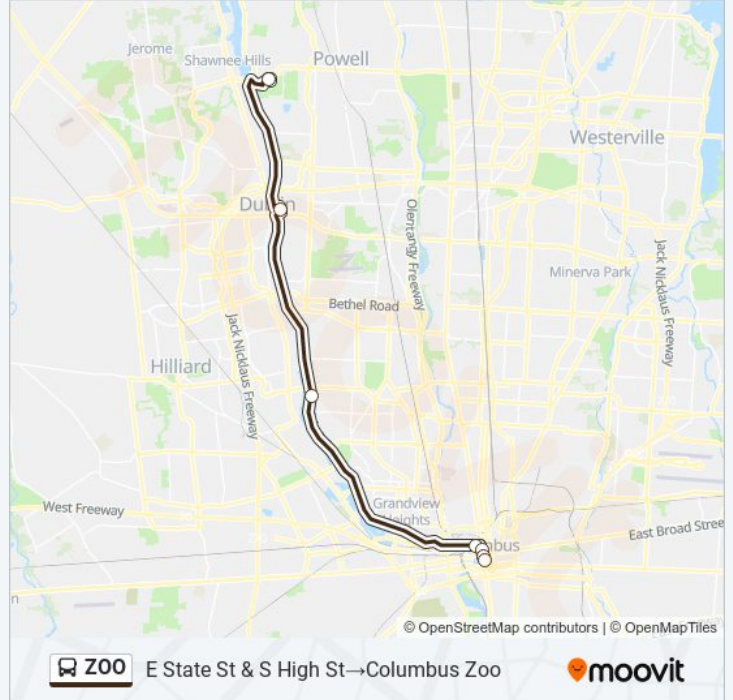

Use the Moovit App to find the closest ZOO bus station near you and find out when is the next ZOO bus arriving.

Direction: Columbus Zoo→E State St & S High St

7 stops

[VIEW LINE SCHEDULE](#)

- Columbus Zoo
- Dublin Dale Dr Park & Ride
- Riverside Dr & Nottingham Rd
- W Long St & N High St
- N 3rd St & E Gay St
- S 3rd St & E Broad St
- E State St & S High St

- E State St & S High St
- S High St & E Broad St
- N High St & E Long St
- W Spring St & N Front St
- W Spring St & Marconi Blvd
- Riverside Dr & Nottingham Rd
- Dublin Dale Dr Park & Ride
- Columbus Zoo

ZOO bus Time Schedule

E State St & S High St → Columbus Zoo Route

Timetable:

Sunday	8:14 AM - 6:00 PM
Monday	8:14 AM - 6:00 PM
Tuesday	8:14 AM - 6:00 PM
Wednesday	8:14 AM - 6:00 PM
Thursday	8:14 AM - 6:00 PM
Friday	8:14 AM - 6:00 PM
Saturday	8:14 AM - 6:00 PM

ZOO bus Info

Direction: E State St & S High St → Columbus Zoo

Stops: 8

Trip Duration: 40 min

Line Summary:

ZOO bus time schedules and route maps are available in an offline PDF at moovitapp.com. Use the [Moovit App](#) to see live bus times, train schedule or subway schedule, and step-by-step directions for all public transit in Columbus.