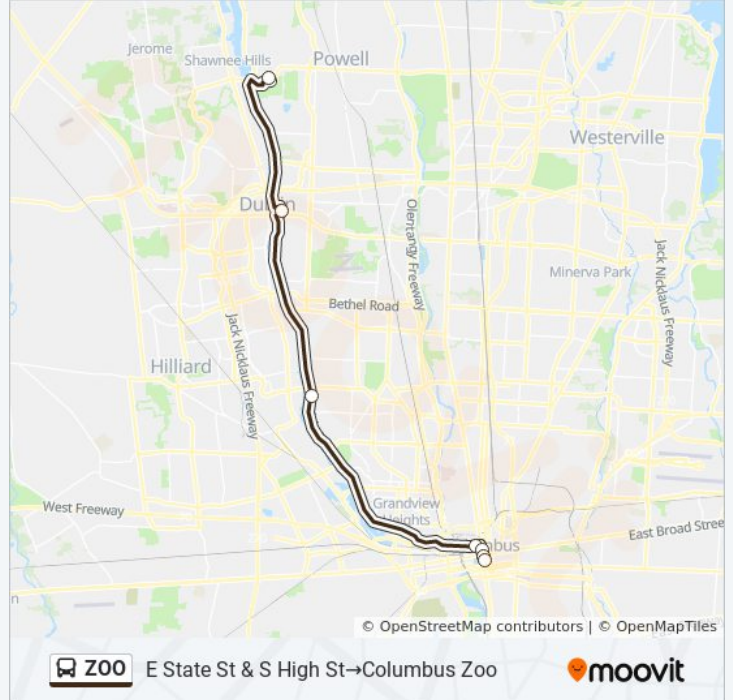

Use the Moovit App to find the closest ZOO bus station near you and find out when is the next ZOO bus arriving.

Direction: Columbus Zoo→E State St & S High St

7 stops

[VIEW LINE SCHEDULE](#)

Columbus Zoo

Dublin Dale Dr Park & Ride

Stops: 7

Trip Duration: 44 min

Line Summary:

Direction: E State St & S High St→Columbus Zoo

8 stops

[VIEW LINE SCHEDULE](#)

E State St & S High St

S High St & E Broad St

N High St & E Long St

W Spring St & N Front St

W Spring St & Marconi Blvd

Riverside Dr & Nottingham Rd

Dublin Dale Dr Park & Ride

Columbus Zoo

ZOO bus Time Schedule

E State St & S High St→Columbus Zoo Route

Direction: E State St & S High St→Columbus Zoo

Stops: 8

Trip Duration: 40 min

Line Summary:

ZOO bus time schedules and route maps are available in an offline PDF at moovitapp.com. Use the [Moovit App](#) to see live bus times, train schedule or subway schedule, and step-by-step directions for all public transit in Columbus.