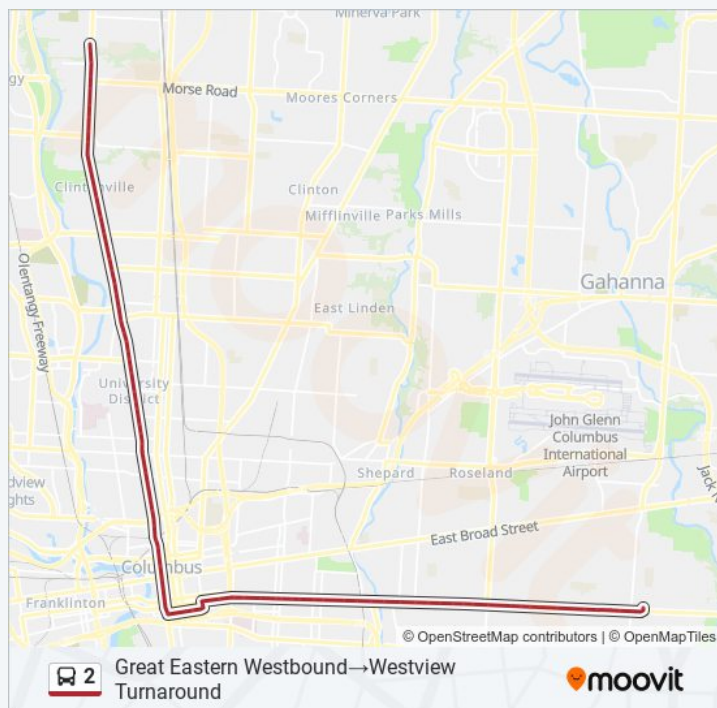

S High St & E State St

S High St & E Broad St

Direction: Great Eastern Westbound→Westview

Turnaround

Stops: 84

Trip Duration: 77 min

Line Summary:

N High St & E Long St

N High St & E Nationwide Blvd

N High St & Ohio Center Way

N High St & Spruce St

N High St & E Russell St

N High St & Warren St

N High St & E 1st Ave

N High St & E 2nd Ave

N High St & E 5th Ave