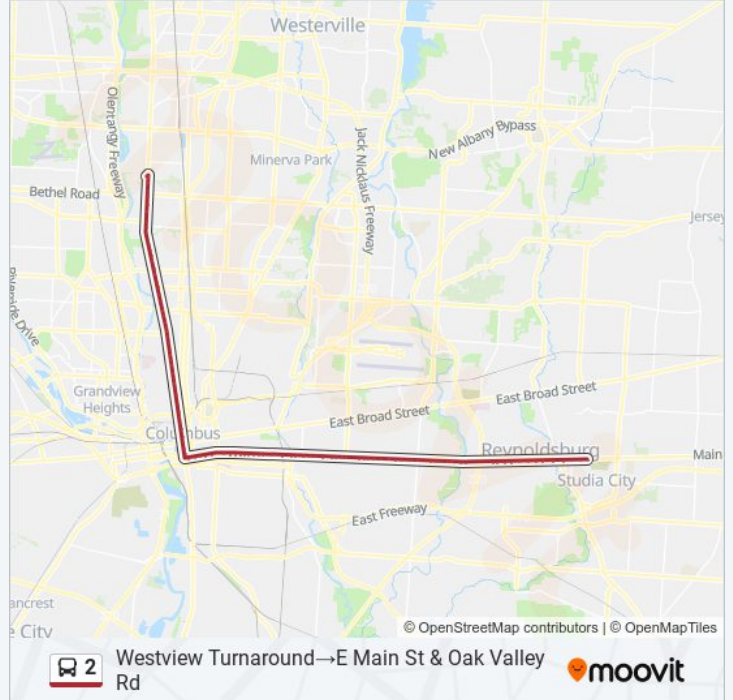

2 bus Info

Direction: Westview Turnaround→E Main St & Oak Valley Rd

Stops: 104

Trip Duration: 100 min

Line Summary:

- N High St & W Weber Rd
- N High St & Crestview Rd
- N High St & Olentangy St
- N High St & W Dodridge St
- N High St & W Hudson St
- N High St & W Maynard Ave
- N High St & W Oakland Ave
- N High St & W Northwood Ave
- N High St & W Lane Ave
- N High St & W 18th Ave
- N High St & E 15th Ave
- N High St & E 13th Ave
- N High St & Chittenden Ave
- N High St & W 10th Ave
- N High St & Mcmillen Ave
- N High St & Clark Pl
- N High St & W 5th Ave
- N High St & W 4th Ave
- N High St & W 2nd Ave
- N High St & W Hubbard Ave
- N High St & W Russell St
- N High St & Swan St
- N High St & Ohio Center Way
- N High St & W Nationwide Blvd
- N High St & W Long St
- N High St & W Broad St
- S High St & W State St
- S High St & W Town St
- E Main St & S High St
- E Main St & S 4th St
- E Main St & S 5th St
- E Main St & S Grant Ave
- E Main St & S Washington Ave

E Main St & Allen Ave

E Main St & E 18th St

E Main St & Gilbert St

E Main St & S Ohio Ave

E Main St & S Champion Ave

E Main St & Wilson Ave

E Main St & Kimball Pl

E Main St & Miller Ave