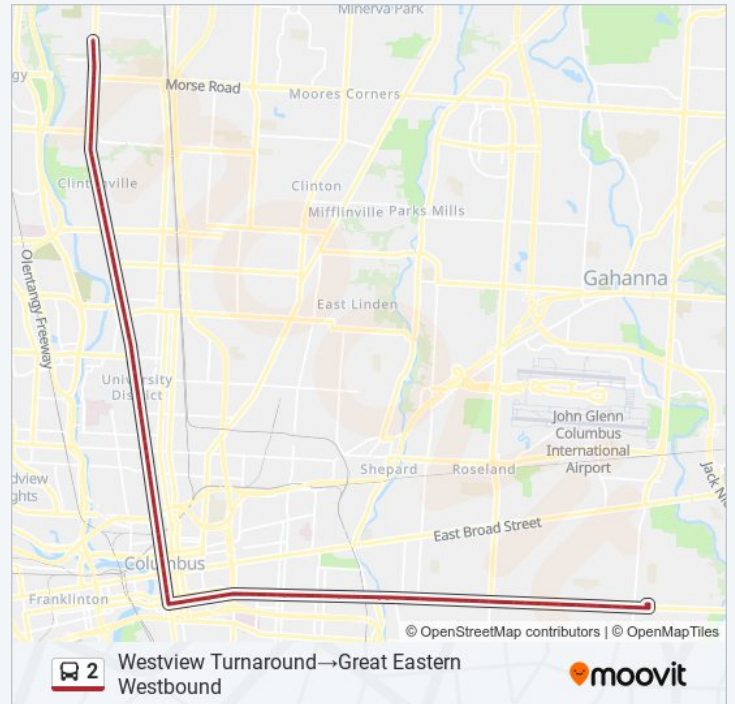

N High St & W Russell St

N High St & Swan St

N High St & Ohio Center Way

Stops: 86

Trip Duration: 77 min

Line Summary:

N High St & W Nationwide Blvd

N High St & W Long St