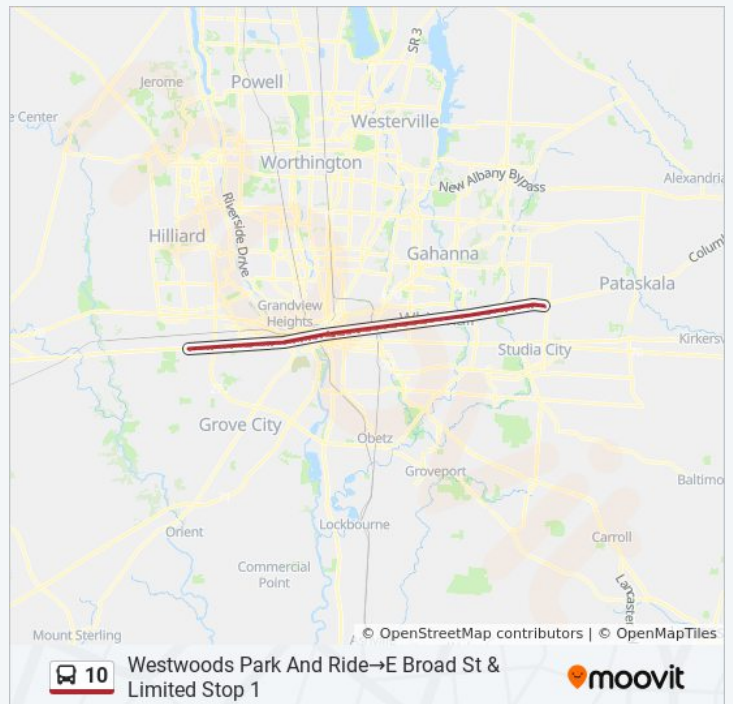

W Broad St & Whitethorne Ave

W Broad St & Lechner Ave

W Broad St & Glenwood Park

W Broad St & Stevens Ave

W Broad St & S Central Ave

W Broad St & W Park Ave

W Broad St & S Cypress Ave

W Broad St & Hawkes Ave

W Broad St & S Davis Ave

W Broad St & S Skidmore St

W Broad St & S May Ave

W Broad St & Belle St

W Broad St & S Front St

N High St & E Long St

N Wall St & W Spring St

Wednesday	4:50 AM - 9:19 PM
Thursday	4:50 AM - 10:17 PM
Friday	4:50 AM - 10:17 PM
Saturday	4:57 AM - 9:19 PM

**10 bus Info**

**Direction:** Westwoods Park And Ride→E Broad St & Limited Stop 1

**Stops:** 93

**Trip Duration:** 86 min

**Line Summary:**

Westwoods Park And Ride→E Broad St & Limited Stop 1

E Broad St & S High St