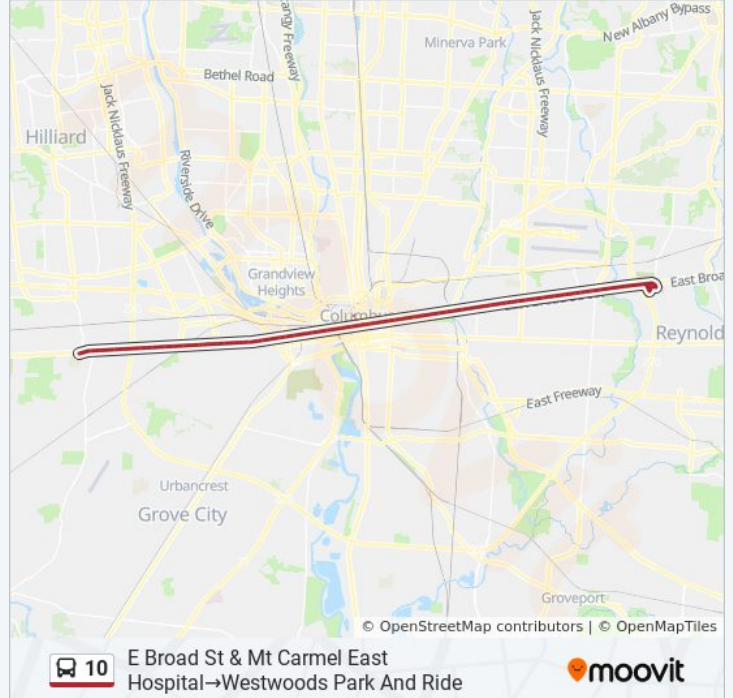

E Broad St & N Weyant Ave

E Broad St & N Hampton Rd

E Broad St & N Ashburton Rd

E Broad St & Lowell Rd

E Broad St & N Harding Rd

E Broad St & N Broadleigh Rd

**10 bus Time Schedule**

E Broad St & Mt Carmel East Hospital→Westwoods Park And Ride Route Timetable:

Sunday	Not Operational
Monday	5:27 AM - 9:59 PM
Tuesday	5:27 AM - 9:59 PM
Wednesday	Not Operational
Thursday	5:27 AM - 9:59 PM
Friday	5:27 AM - 9:59 PM
Saturday	6:30 AM - 8:55 PM

**10 bus Info**

**Direction:** E Broad St & Mt Carmel East Hospital→Westwoods Park And Ride

**Stops:** 80

**Trip Duration:** 77 min

**Line Summary:**

E Broad St & N Merkle Rd  
E Broad St & N Stanwood Rd  
E Broad St & N Cassingham Rd  
E Broad St & N Cassady Ave  
E Broad St & N Drexel Ave  
E Broad St & N Parkview Ave  
E Broad St & Meadow Park Ave  
E Broad St & N Nelson Rd  
E Broad St & Brunson Ave  
E Broad St & Woodland Ave  
E Broad St & Parkwood Ave  
E Broad St & Winner Ave  
E Broad St & Governor Pl  
E Broad St & N Ohio Ave  
E Broad St & N 20th St  
E Broad St & N 17th St  
E Broad St & Hamilton Park  
E Broad St & Jefferson Ave  
E Broad St & N Washington Ave  
E Broad St & N Grant Ave  
E Broad St & N 5th St  
E Broad St & N 4th St  
E Broad St & N 3rd St  
E Broad St & N High St  
N High St & E Long St  
W Spring St & N Front St  
W Broad St & Marconi Blvd  
W Broad St & Belle St  
W Broad St & N May Ave  
W Broad St & N Skidmore St  
W Broad St & N Davis Ave  
W Broad St & N Hartford Ave  
W Broad St & Rodgers Ave

W Broad St & N Yale Ave

W Broad St & Chicago Ave

W Broad St & N Central Ave

W Broad St & Stevens Ave

W Broad St & Rhodes Park

W Broad St & Lechner Ave

W Broad St & Midland Ave

W Broad St & S Highland Ave