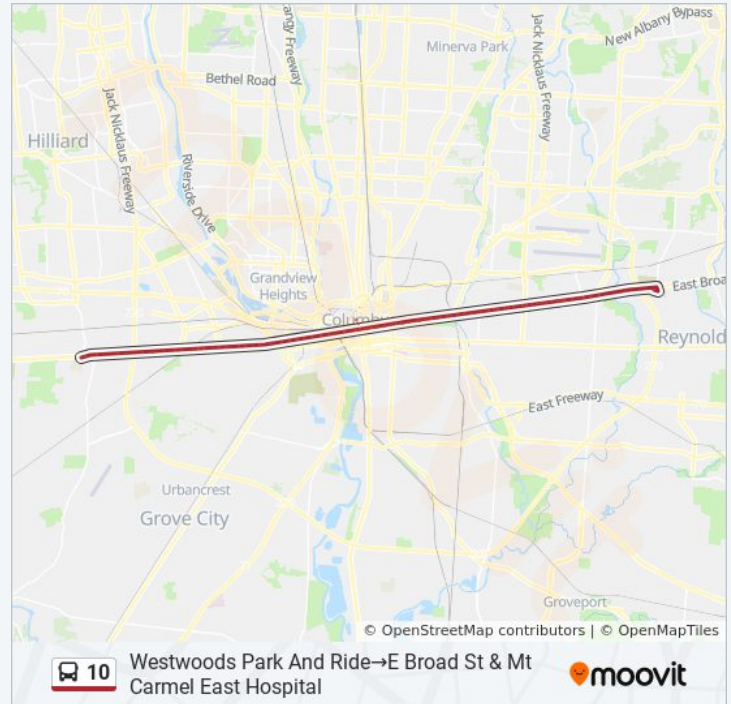

E Broad St & S High St

Friday

5:05 AM - 9:54 PM

Saturday

6:45 AM - 8:57 PM

**10 bus Info**

**Direction:** Westwoods Park And Ride→E Broad St & Mt Carmel East Hospital

**Stops:** 80

**Trip Duration:** 72 min

**Line Summary:**

E Broad St & S 3rd St

E Broad St & S 4th St

E Broad St & S 5th St

E Broad St & S Grant Ave

E Broad St & S Washington Ave

E Broad St & Jefferson Ave