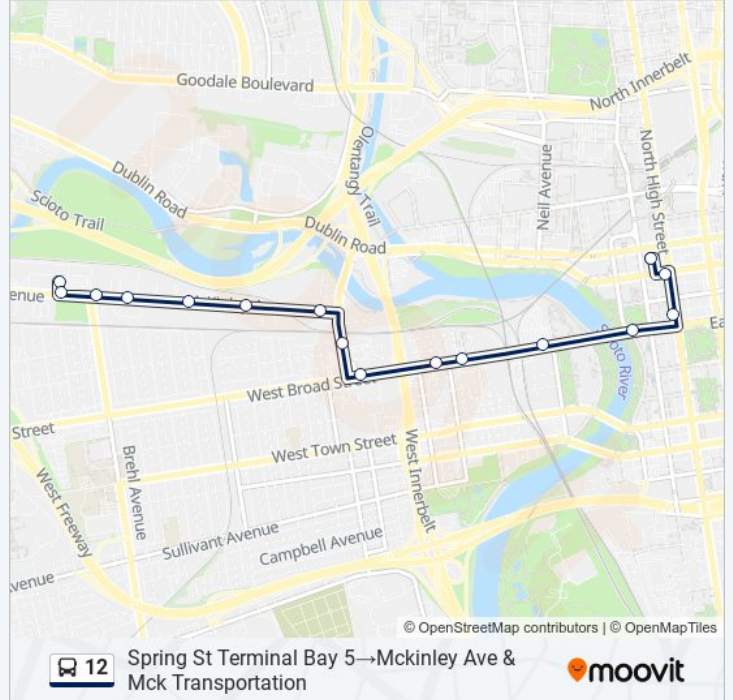

12 bus Info

Direction: McKinley Ave & Mck Transportation→Spring St Terminal Bay 5

Stops: 15

Trip Duration: 14 min

Line Summary:

Direction: Spring St Terminal Bay 5→McKinley Ave & Mck Transportation

16 stops

[VIEW LINE SCHEDULE](#)

- Spring St Terminal Bay 5
- W Long St & N High St
- N High St & W Broad St
- W Broad St & Marconi Blvd
- W Broad St & Belle St
- W Broad St & N May Ave
- W Broad St & N Skidmore St
- W Broad St & N Davis Ave
- N Souder Ave & Scott St
- 856 McKinley Ave
- McKinley Ave & N Cypress Ave
- McKinley Ave & N Yale Ave
- 1320 McKinley Ave
- McKinley Ave & N Central Ave
- McKinley Ave & McKinley Transportation
- McKinley Ave & Mck Transportation

12 bus Time Schedule

Spring St Terminal Bay 5→McKinley Ave & Mck Transportation Route Timetable:

Sunday	6:52 AM - 9:32 PM
Monday	Not Operational
Tuesday	Not Operational
Wednesday	Not Operational
Thursday	Not Operational
Friday	Not Operational
Saturday	6:52 AM - 9:32 PM

12 bus Info

Direction: Spring St Terminal Bay 5→McKinley Ave & Mck Transportation

Stops: 16

Trip Duration: 10 min

Line Summary:

12 bus time schedules and route maps are available in an offline PDF at moovitapp.com. Use the [Moovit App](#) to see live bus times, train schedule or subway schedule, and step-by-step directions for all public transit in Columbus.