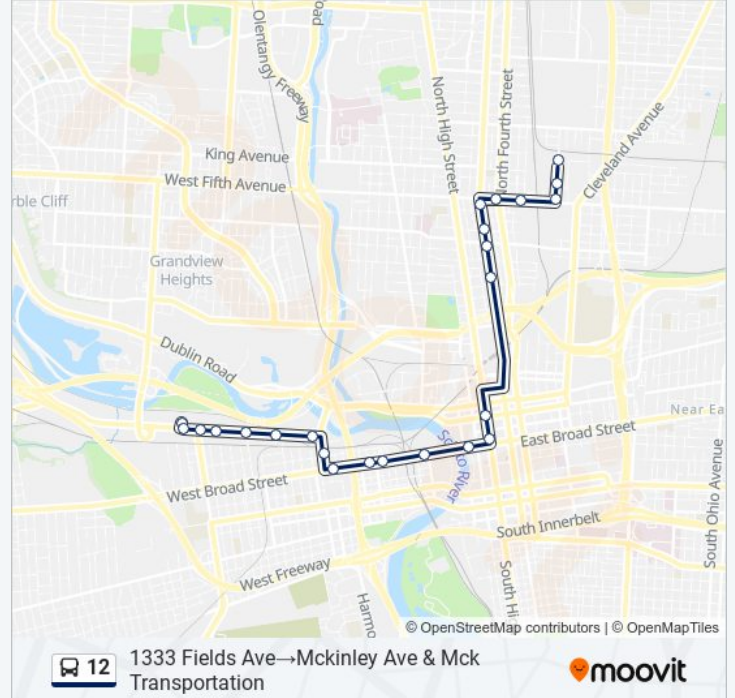

Use the Moovit App to find the closest 12 bus station near you and find out when is the next 12 bus arriving.

Direction: 1333 Fields Ave→Mckinley Ave & Mck Transportation

24 stops

[VIEW LINE SCHEDULE](#)

12 bus Info

Direction: 1333 Fields Ave→Mckinley Ave & Mck Transportation

Stops: 24

Trip Duration: 18 min

Line Summary:

Mckinley Ave & N Yale Ave

1320 Mckinley Ave

Mckinley Ave & N Central Ave

Mckinley Ave & Mckinley Transportation

Mckinley Ave & Mck Transportation

1333 Fields Ave → Mckinley Ave & Mck Transportation

Direction: Mckinley Ave & Mck Transportation → 1333 Fields Ave

26 stops

[VIEW LINE SCHEDULE](#)

12 bus Info

Direction: Mckinley Ave & Mck Transportation → 1333 Fields Ave

Stops: 26

Trip Duration: 24 min

Line Summary:

N 4th St & E 2nd Ave

N 4th St & Detroit Ave

E 5th Ave & N 4th St