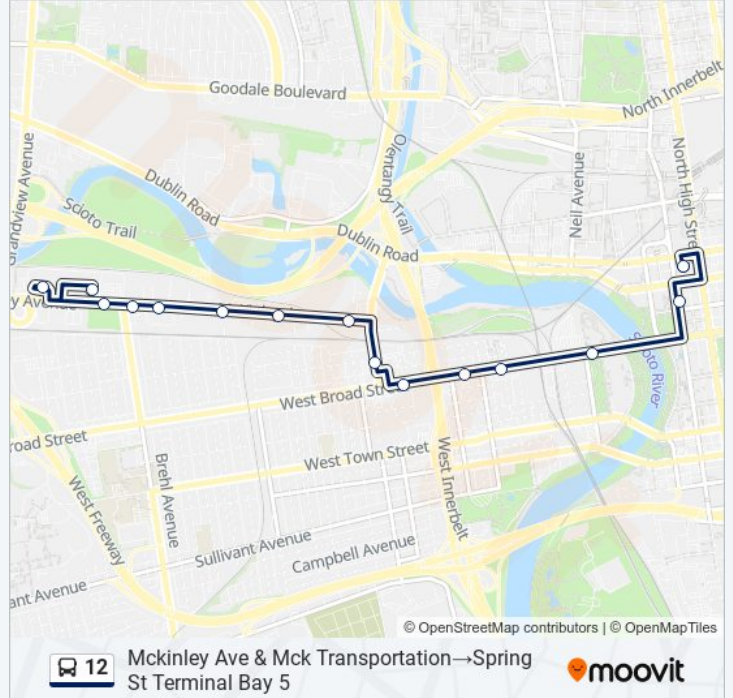

12 bus Info

Direction: Mckinley Ave & Mck Transportation → 1333 Fields Ave

Stops: 26

Trip Duration: 24 min

Line Summary:

N 4th St & E 2nd Ave

N 4th St & Detroit Ave

E 5th Ave & N 4th St

E 5th Ave & N Grant Ave

Fields Ave & E 5th Ave

1330 Fields Ave

1333 Fields Ave

1333 Fields Ave

Direction: McKinley Ave & Mck Transportation→Spring St Terminal Bay 5

15 stops

[VIEW LINE SCHEDULE](#)

McKinley Ave & Mck Transportation→Spring St Terminal Bay 5 Route Timetable:

Sunday	6:35 AM - 9:14 PM
Monday	Not Operational
Tuesday	Not Operational
Wednesday	Not Operational
Thursday	Not Operational
Friday	Not Operational
Saturday	6:35 AM - 9:14 PM

12 bus Info

Direction: McKinley Ave & Mck Transportation→Spring St Terminal Bay 5

Stops: 15

Trip Duration: 14 min

Line Summary:

Direction: Spring St Terminal Bay 5→McKinley Ave & Mck Transportation

16 stops