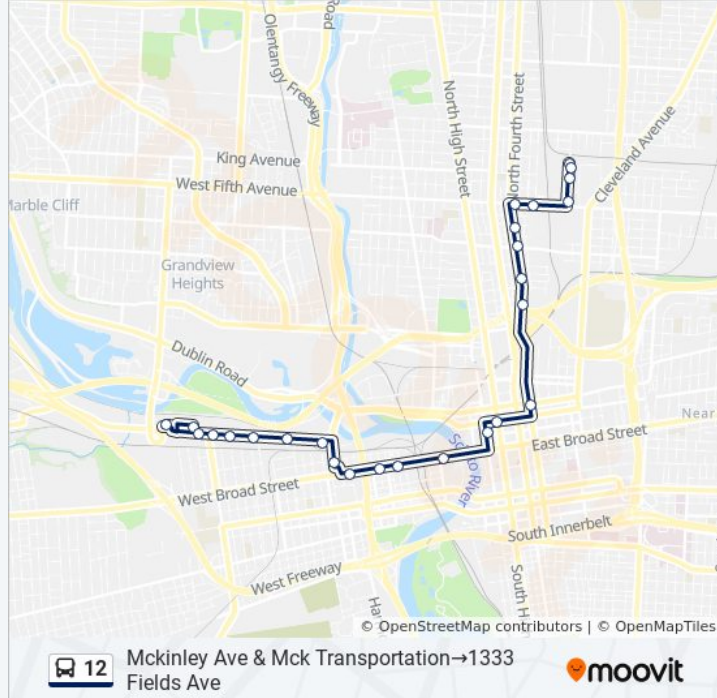

Use the Moovit App to find the closest 12 bus station near you and find out when is the next 12 bus arriving.

Direction: 1333 Fields Ave→Mckinley Ave & Mck Transportation

24 stops

[VIEW LINE SCHEDULE](#)

12 bus Info

Direction: Mckinley Ave & Mck Transportation → 1333 Fields Ave

Stops: 26

Trip Duration: 24 min

Line Summary:

N 4th St & E 2nd Ave

N 4th St & Detroit Ave

E 5th Ave & N 4th St

E 5th Ave & N Grant Ave

Fields Ave & E 5th Ave

1330 Fields Ave

1333 Fields Ave

1333 Fields Ave

Direction: McKinley Ave & Mck Transportation→Spring St Terminal Bay 5

15 stops

[VIEW LINE SCHEDULE](#)

12 bus Info

Direction: McKinley Ave & Mck Transportation→Spring St Terminal Bay 5

Stops: 15

Trip Duration: 14 min

Line Summary:

Direction: Spring St Terminal Bay 5→McKinley Ave & Mck Transportation

16 stops