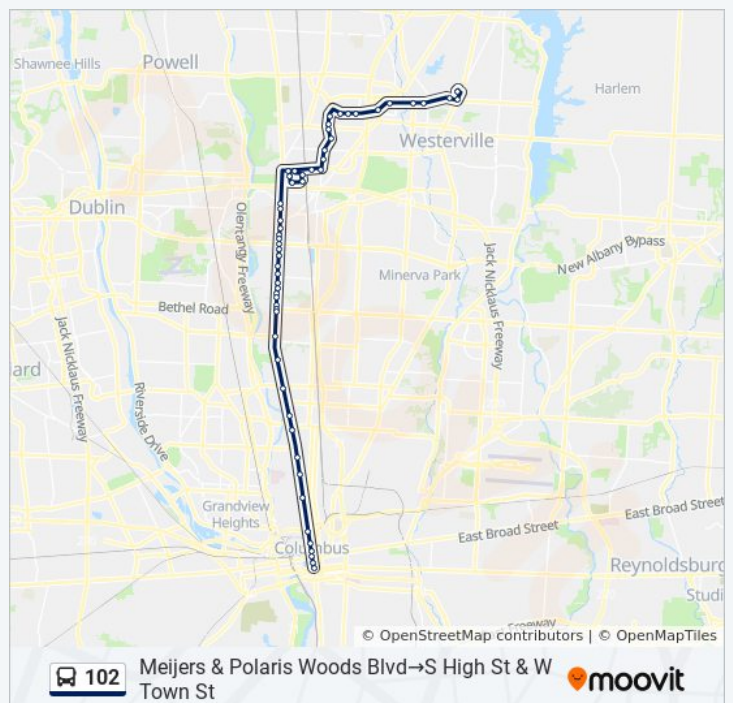

Worthington Woods & Sancus Blvd

Worthington Woods & Alta View Blvd

E Campus View Blvd & Crosswoods Dr

High Cross Blvd & E Campus View Blvd

High Cross Blvd & Dimension Dr

Hutchinson Ave & High Cross Blvd

**102 bus Time Schedule**

Meijers & Polaris Woods Blvd→S High St & W Town St Route Timetable:

Sunday	8:46 PM
Monday	Not Operational
Tuesday	Not Operational
Wednesday	Not Operational
Thursday	Not Operational
Friday	Not Operational
Saturday	8:46 PM

**102 bus Info**

**Direction:** Meijers & Polaris Woods Blvd→S High St & W Town St

**Stops:** 58

**Trip Duration:** 66 min

**Line Summary:**

7330 Huntington Park Dr

Crosswoods Park And Ride

E Campus View Blvd & Crosswoods Dr