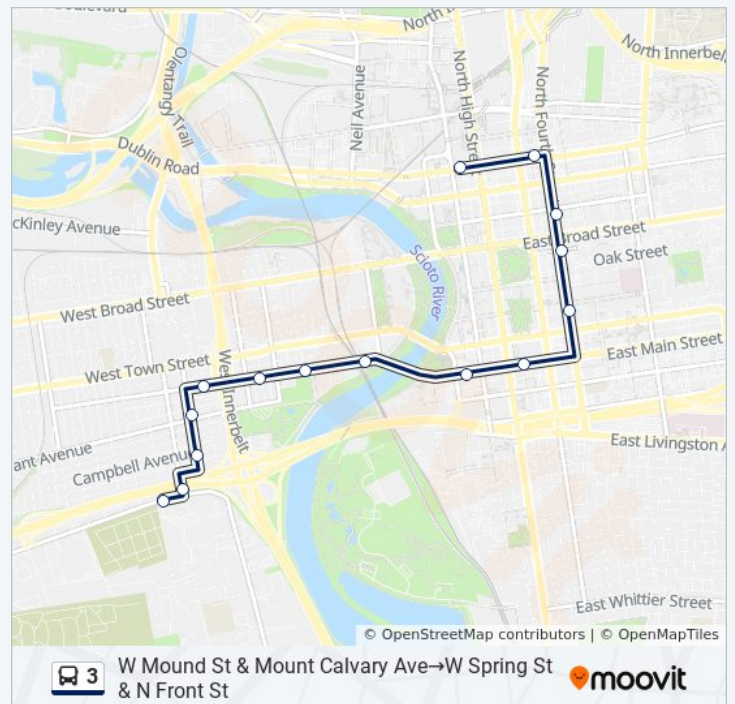

Zollinger Rd & Northwest Blvd

Zollinger Rd & Tremont Rd

Tremont Rd & Langham Rd

Tremont Rd & Ridgecliff Rd

3120 Tremont Rd

Northwest Blvd & Giant Eagle

**Direction: W Mound St & Mount Calvary Ave→W Spring St & N Front St**

15 stops

[VIEW LINE SCHEDULE](#)

- W Mound St & Mount Calvary Ave
- S Souder Ave & W Mound St
- S Davis Ave & Campbell Ave
- S Davis Ave & Sullivant Ave
- W Rich St & S Green St
- W Rich St & S Skidmore St
- W Rich St & Mcdowell St
- W Rich St & Starling St
- W Main St & S Ludlow St
- E Main St & S High St
- S 4th St & E Town St
- S 4th St & E Capital St
- N 4th St & E Gay St
- E Spring St & N 4th St
- W Spring St & N Front St

**3 bus Time Schedule**

W Mound St & Mount Calvary Ave→W Spring St & N Front St Route Timetable:

Sunday	7:26 AM - 9:26 AM
Monday	7:17 AM - 9:17 AM
Tuesday	7:17 AM - 9:17 AM
Wednesday	7:17 AM - 9:17 AM
Thursday	7:17 AM - 9:17 AM
Friday	7:17 AM - 9:17 AM
Saturday	7:26 AM - 9:26 AM

**3 bus Info**

**Direction:** W Mound St & Mount Calvary Ave→W Spring St & N Front St

**Stops:** 15

**Trip Duration:** 16 min

**Line Summary:**

3 bus time schedules and route maps are available in an offline PDF at [moovitapp.com](https://moovitapp.com). Use the [Moovit App](#) to see live bus times, train schedule or subway schedule, and step-by-step directions for all public transit in Columbus.