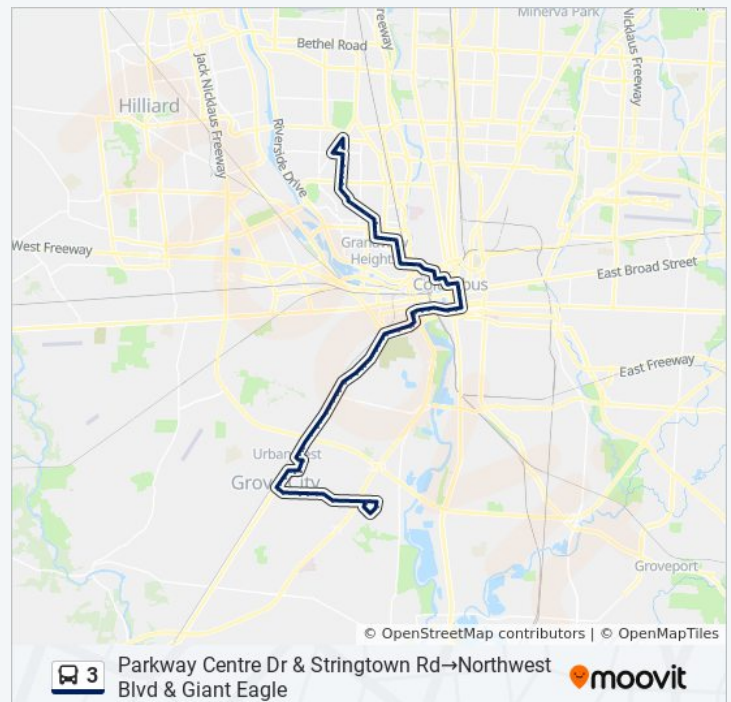

Columbus St & Broadway

Broadway & Lotz Dr

Broadway & Cedar Grove Pl S

Southwest Blvd & Broadway

Southwest Blvd & Sheldon Pl

Richard Ave & Southwest Blvd

Richard Ave & Addison Dr

Richard Ave & Parlin Dr

Parkway Centre Dr & Stringtown Rd→Northwest Blvd & Giant Eagle Route Timetable:

Sunday	4:54 AM - 8:58 PM
Monday	4:48 AM - 9:55 PM
Tuesday	4:48 AM - 9:55 PM
Wednesday	4:48 AM - 9:55 PM
Thursday	4:48 AM - 9:55 PM
Friday	4:48 AM - 9:55 PM
Saturday	4:55 AM - 8:58 PM

**3 bus Info**

**Direction:** Parkway Centre Dr & Stringtown Rd→Northwest Blvd & Giant Eagle

**Stops:** 91

**Trip Duration:** 83 min

**Line Summary:**

Harrisburg Pike & Big Run Rd E

1896 Harrisburg Pike

Harrisburg Pike & Frank Rd