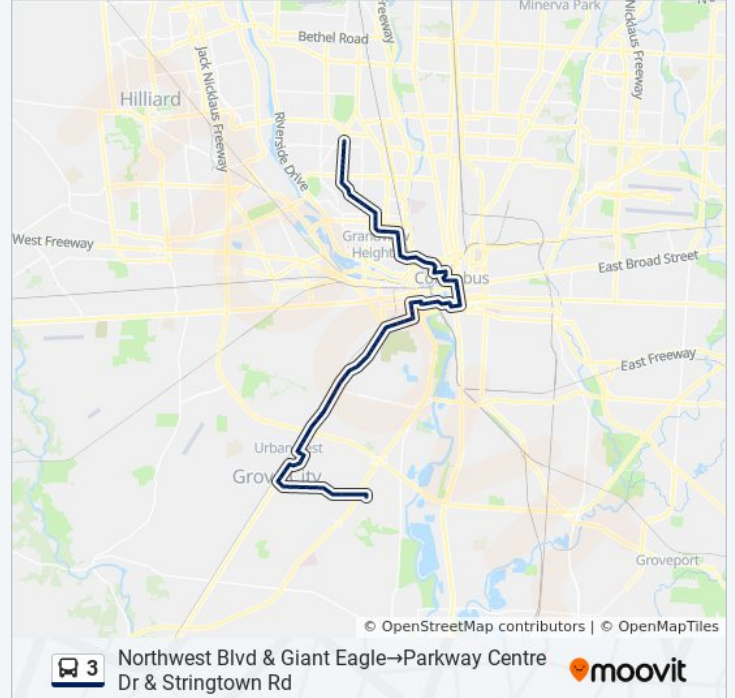

**3 bus Info**

**Direction:** Northwest Blvd & Giant Eagle→Parkway Centre Dr & Stringtown Rd

**Stops:** 87

**Trip Duration:** 75 min

**Line Summary:**

W 3rd Ave & Parkway Dr N

Bobcat Ave & Edgehill Rd

Bobcat Ave & 1st Ave

W Town St & S Davis Ave

S Souder Ave & W Rich St

S Souder Ave & Sullivant Ave

S Souder Ave & Thomas Ave

W Mound St & Souder Ave

W Mound St & Dakota Ave

W Mound St & S Yale Ave

W Mound St & S Princeton Ave

Harrisburg Pike & W Mound St

Harrisburg Pike & Humphrey Ave

771 Harrisburg Pike

Harrisburg Pike & Garling Ave

Harrisburg Pike & Ransburg Ave

Harrisburg Pike & Rosemont Ave

Harrisburg Pike & Laurel Ave

1117 Harrisburg Pike

Harrisburg Pike & Eakin Rd

Harrisburg Pike & Zettler Center Dr

1421 Harrisburg Pike

1515 Harrisburg Pike

1657 Harrisburg Pike

Harrisburg Pike & Clime Rd

1871 Harrisburg Pike

Harrisburg Pike & Alkire Rd