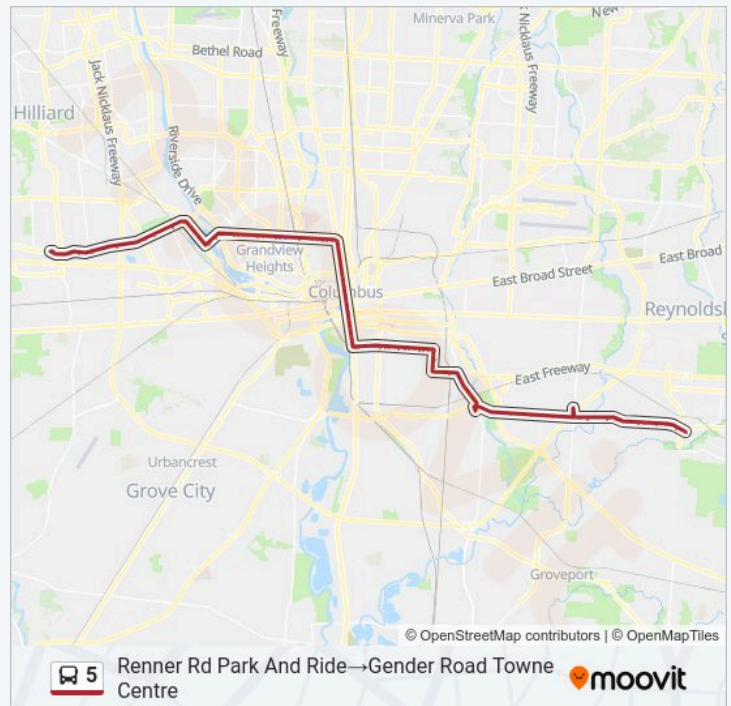

### 5 bus Info

**Direction:** Renner Rd Park And Ride→Gender Road Towne Centre

**Stops:** 101

**Trip Duration:** 93 min

**Line Summary:**

N High St & W 2nd Ave

N High St & W Hubbard Ave

N High St & W Russell St