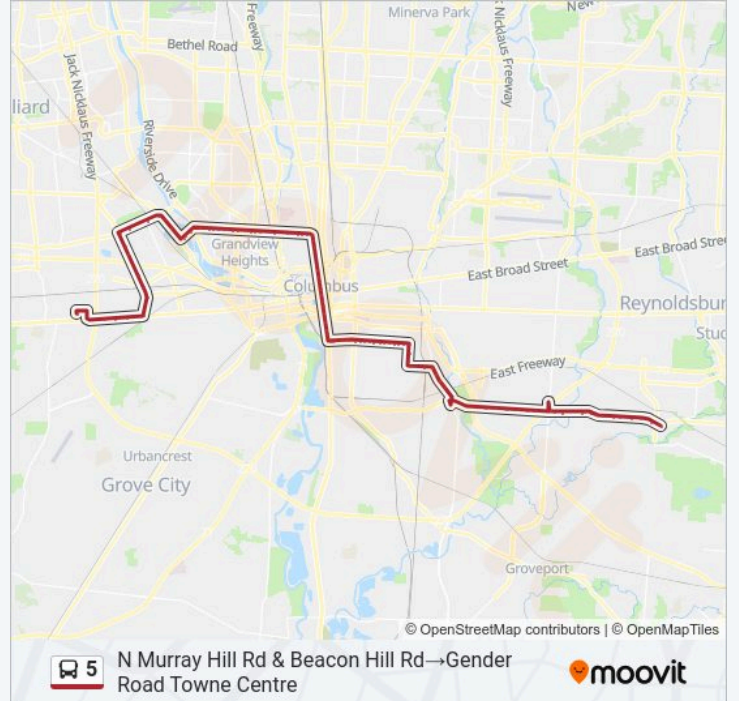

W 5th Ave & Runaway Bay Dr

W 5th Ave & Lake Shore Dr

2200 W 5th Ave

W 5th Ave & Arlington Ave

W 5th Ave & Cambridge Blvd

W 5th Ave & Wyandotte Rd

W 5th Ave & Westwood Ave

W 5th Ave & Ashland Ave

W 5th Ave & Fairview Ave

W 5th Ave & Grandview Ave

W 5th Ave & Northwest Blvd

W 5th Ave & Doten Ave

W 5th Ave & Eastview Ave

W 5th Ave & Holly Ave

W 5th Ave & Edgehill Rd

W 5th Ave & Olentangy River Rd

W 5th Ave & Perry St

W 5th Ave & Michigan Ave

W 5th Ave & Neil Ave

W 5th Ave & Highland St

W 5th Ave & Dennison Ave

W 5th Ave & N High St

N High St & W 4th Ave

N High St & W 2nd Ave

N High St & W Hubbard Ave

N High St & W Russell St

N High St & Swan St

N High St & Ohio Center Way

N High St & W Nationwide Blvd

N High St & W Long St

N High St & W Broad St

S High St & W State St