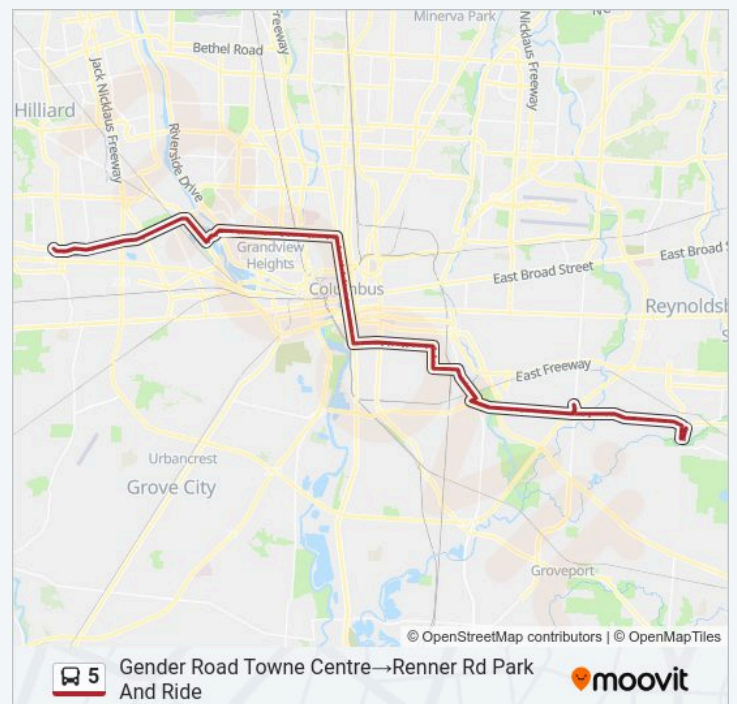

W Broad St & Old Village Rd

W Broad St & N Murray Hill Rd

N Murray Hill Rd & Beacon Hill Rd

**Direction: Gender Road Towne Centre→Renner Rd  
Park And Ride**

106 stops

**5 bus Info**

**Direction:** Gender Road Towne Centre→Renner Rd Park And Ride

**Stops:** 106

**Trip Duration:** 96 min

**Line Summary:**

Frebis Ave & Thelma B Kee

Frebis Ave & Fairwood Ave

Fairwood Ave & Gates St

Fairwood Ave & Deshler Ave

Fairwood Ave & Whittier St

E Whittier St & Seymour Ave

E Whittier St & Lilley Ave

E Whittier St & Ellsworth Ave

E Whittier St & Lockbourne Rd

E Whittier St & Linwood Ave

E Whittier St & Oakwood Ave