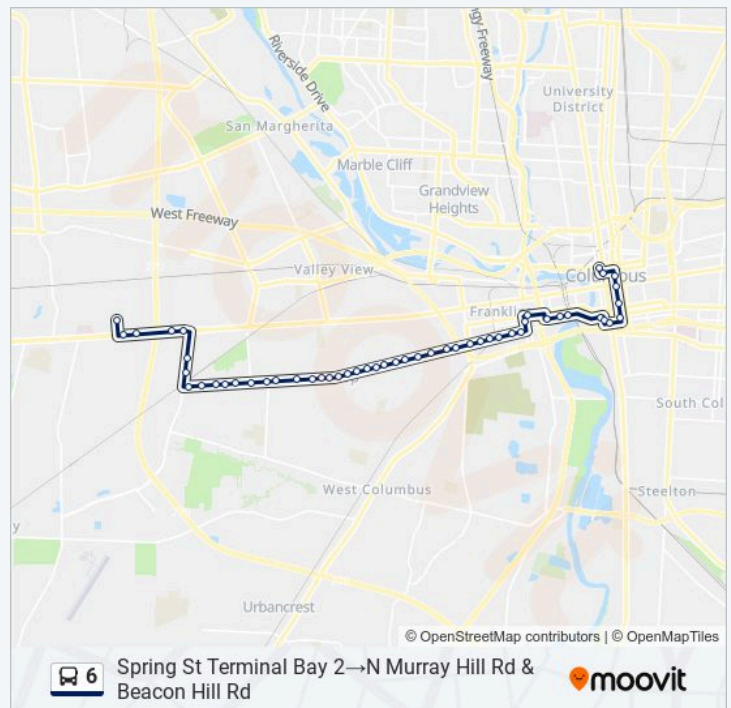

Direction: N Murray Hill Rd & Beacon Hill Rd→Spring St Terminal Bay 2

47 stops

[VIEW LINE SCHEDULE](#)

- N Murray Hill Rd & Beacon Hill Rd
- W Broad St & Westland Mall
- Georgesville Rd & W Broad St
- Georgesville Rd & Shoppers Ln
- Georgesville Rd & Lincoln Park Ct
- Georgesville Rd & Industrial Mile
- Sullivant Ave & Georgesville Rd
- Sullivant Ave & Atlanta Dr
- Sullivant Ave & Holly Hill Dr
- Sullivant Ave & Wedgewood Dr
- Sullivant Ave & Kingsford Rd
- Sullivant Ave & Derrer Rd
- Sullivant Ave & Dexter Ave
- Sullivant Ave & S Sylvan Ave
- Sullivant Ave & S Brinker Ave
- Sullivant Ave & Binns Blvd
- Sullivant Ave & Chestershire Rd
- Sullivant Ave & S Hague Ave
- Sullivant Ave & S Ogden Ave

6 bus Info

Direction: N Murray Hill Rd & Beacon Hill Rd→Spring St Terminal Bay 2

Stops: 47

Trip Duration: 41 min

Line Summary:

Sullivant Ave & S Richardson Ave

Sullivant Ave & S Eureka Ave

Sullivant Ave & S Wheatland Ave

6 bus Info

Direction: Spring St Terminal Bay 2→N Murray Hill Rd & Beacon Hill Rd

Stops: 51

Trip Duration: 42 min

Line Summary:

Sullivant Ave & S Hague Ave

Sullivant Ave & Chestershire Rd

Sullivant Ave & Binns Blvd

Sullivant Ave & S Westgate Ave

Sullivant Ave & S Southampton Ave

Sullivant Ave & Demorest Rd

Sullivant Ave & N Wilson Rd

Sullivant Ave & Wedgewood Dr

3850 Sullivant Ave

Sullivant Ave & Exchange Dr

Sullivant Ave & Atlanta Dr