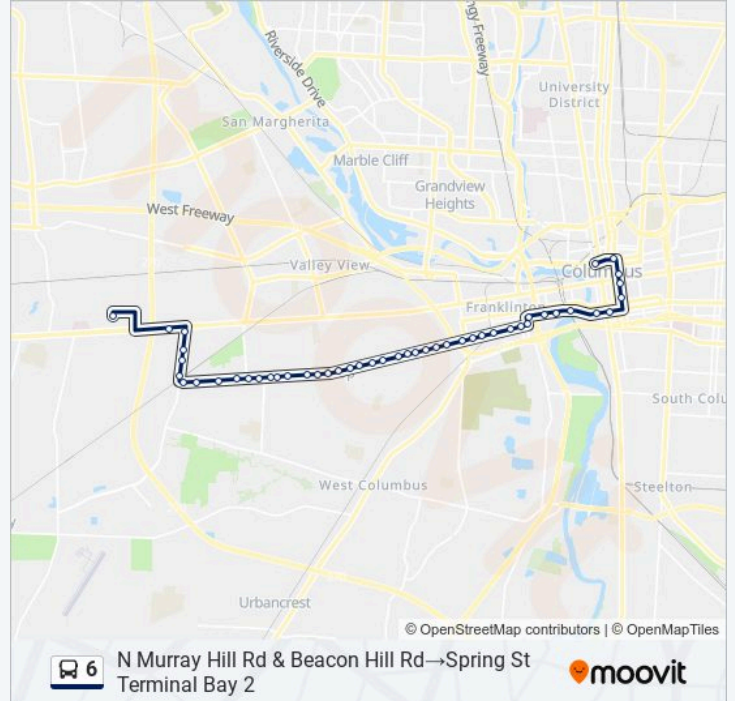

Direction: N Murray Hill Rd & Beacon Hill Rd→Spring St Terminal Bay 2

47 stops

[VIEW LINE SCHEDULE](#)

- N Murray Hill Rd & Beacon Hill Rd
- W Broad St & Westland Mall
- Georgesville Rd & W Broad St
- Georgesville Rd & Shoppers Ln
- Georgesville Rd & Lincoln Park Ct
- Georgesville Rd & Industrial Mile
- Sullivant Ave & Georgesville Rd
- Sullivant Ave & Atlanta Dr
- Sullivant Ave & Holly Hill Dr
- Sullivant Ave & Wedgewood Dr
- Sullivant Ave & Kingsford Rd
- Sullivant Ave & Derrer Rd
- Sullivant Ave & Dexter Ave
- Sullivant Ave & S Sylvan Ave
- Sullivant Ave & S Brinker Ave
- Sullivant Ave & Binns Blvd
- Sullivant Ave & Chestershire Rd
- Sullivant Ave & S Hague Ave
- Sullivant Ave & S Ogden Ave

6 bus Info

Direction: N Murray Hill Rd & Beacon Hill Rd→Spring St Terminal Bay 2

Stops: 47

Trip Duration: 41 min

Line Summary:

Sullivant Ave & S Richardson Ave

Sullivant Ave & S Eureka Ave

Sullivant Ave & S Wheatland Ave

W Rich St & Mcdowell St

W Rich St & Starling St

W Main St & S Ludlow St

E Main St & S High St

S 4th St & E Town St

S 4th St & E Capital St

N 4th St & E Gay St

E Spring St & N 4th St

Spring St Terminal Bay 2

Direction: Spring St Terminal Bay 2→N Murray Hill Rd & Beacon Hill Rd

51 stops

[VIEW LINE SCHEDULE](#)

6 bus Time Schedule

Spring St Terminal Bay 2→N Murray Hill Rd & Beacon Hill Rd Route Timetable: