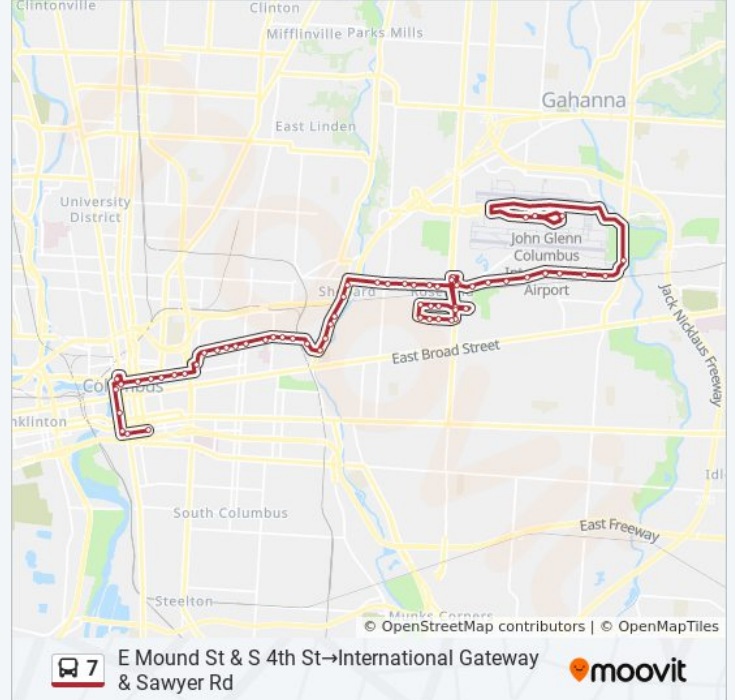

**Direction:** E Mound St & S 4th St→International Gateway & Sawyer Rd

**Stops:** 62

**Trip Duration:** 61 min

**Line Summary:**

Mount Vernon Ave & Taylor Ave

Greenway Ave & Parkwood Ave

Greenway Ave & Centab Dr

N James Rd & Ruhl Ave

Ruhl Ave & N Kellner Rd

Ruhl Ave & N Virginia Lee Rd

Ruhl Ave & N Chesterfield Rd

Ruhl Ave & N Gould Rd

N Gould Rd & Allegheny Ave

3096 Allegheny Ave

3243 Allegheny Ave

Veterans Administration Clinic

Stelzer Rd & N James Rd

E 7th Ave & Stelzer Rd

Osborn Ave & E 5th Ave

E 5th Ave & N James Rd

E 5th Ave & E 7th Ave

3706 E 5th Ave

3990 E Fifth Ave

**Direction: Easton Terminal Bay 9→E Mound St & S 4th St**

64 stops

[VIEW LINE SCHEDULE](#)

Easton Terminal Bay 9

Stelzer Rd at Sams Club

Stelzer Rd & Morse Rd

Stelzer Rd & Worth Ave

Stelzer Rd & Alston St