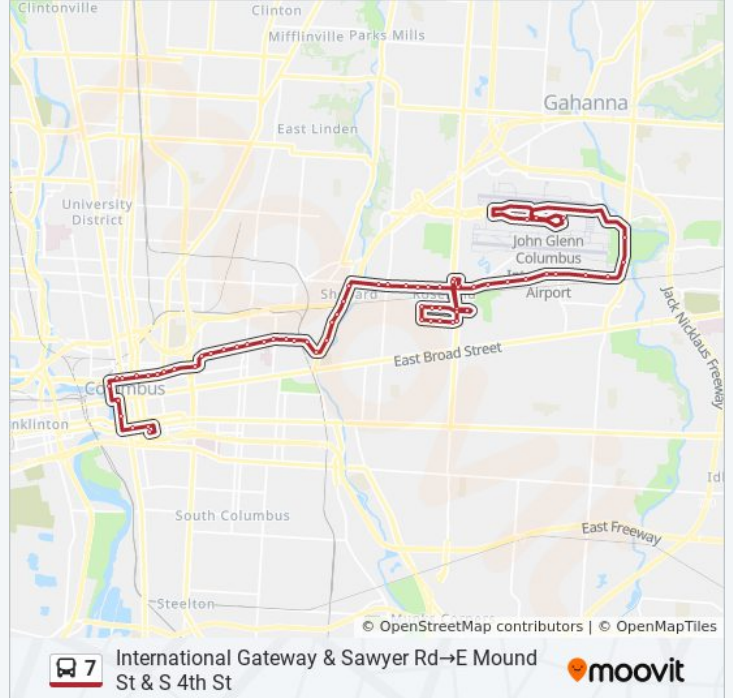

**Direction:** E Mound St & S 4th St→International Gateway & Sawyer Rd

**Stops:** 62

**Trip Duration:** 61 min

**Line Summary:**

Mount Vernon Ave & Taylor Ave

Greenway Ave & Parkwood Ave

Greenway Ave & Centab Dr

**7 bus Info**

**Direction:** International Gateway & Sawyer Rd→E Mound St & S 4th St

**Stops:** 66

**Trip Duration:** 64 min

**Line Summary:**

N James Rd & Allegheny Ave  
N James Rd & Ruhl Ave  
Ruhl Ave & N Kellner Rd  
Ruhl Ave & N Virginia Lee Rd  
Ruhl Ave & N Chesterfield Rd  
Ruhl Ave & N Gould Rd  
N Gould Rd & Allegheny Ave  
3096 Allegheny Ave  
3243 Allegheny Ave  
Veterans Administration Clinic  
Stelzer Rd & N James Rd  
E 7th Ave & Stelzer Rd  
Osborn Ave & E 5th Ave  
E 5th Ave & Krumm Ave  
E 5th Ave & Sterling Ave  
E 5th Ave & Rarig Ave  
E 5th Ave & Alton Ave  
E 5th Ave & N Cassady Ave  
E 5th Ave & Northview Ave  
N Nelson Rd & Margaret Ave  
N Nelson Rd & Avalon Pl  
520 N Nelson Rd  
N Nelson Rd & Maryland Ave  
N Nelson Rd & Millbrook Way  
Greenway Ave S & Sherbourne Dr  
Greenway Ave & Greenway Ave S  
Greenway Ave & Greenway Loop  
Greenway Ave & Eldridge Ave  
Mount Vernon Ave & Taylor Ave  
Mount Vernon Ave & Graham St  
Mount Vernon Ave & N Champion Ave  
Mount Vernon Ave & N 22nd St  
Mount Vernon Ave & Miami Ave

Mount Vernon Ave & N Monroe Ave

Martin Luther King & St Clair Ave

E Spring St & Hamilton Ave

E Spring St & Mount Vernon Ave

E Spring St & Cleveland Ave

E Spring St & N Grant Ave

E Spring St & Neilston St

E Spring St & N 4th St