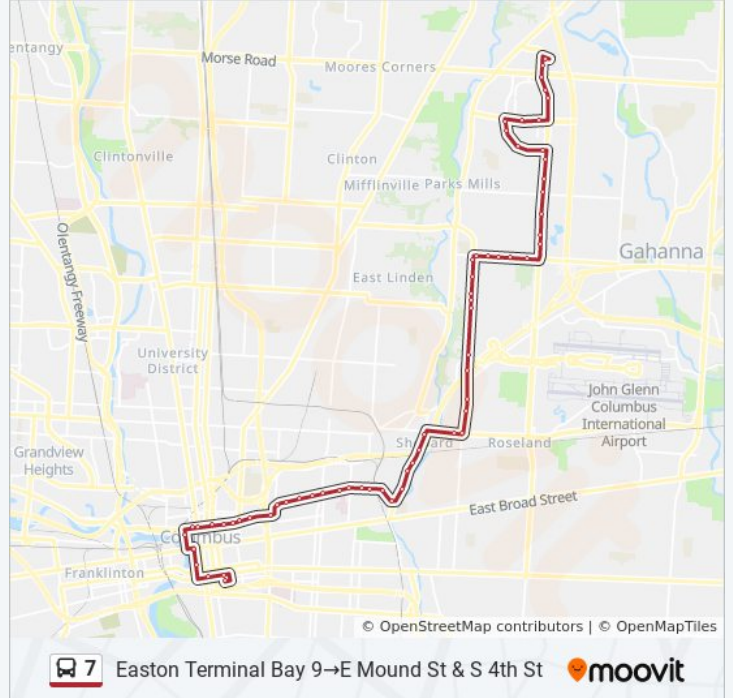

**Direction:** E Mound St & S 4th St→International Gateway & Sawyer Rd

**Stops:** 62

**Trip Duration:** 61 min

**Line Summary:**

Mount Vernon Ave & Taylor Ave

Greenway Ave & Parkwood Ave

Greenway Ave & Centab Dr

**Direction:** Easton Terminal Bay 9→E Mound St & S 4th St

**Stops:** 64

**Trip Duration:** 56 min

**Line Summary:**

Agler Rd & Corban Commons Dr  
Agler Rd & Gatewood Rd  
Agler Rd & N Cassady Ave  
N Cassady Ave & Agler Rd  
N Cassady Ave & Cassady Village Trl  
N Cassady Ave & Baylor Ave  
N Cassady Ave & E Hudson St  
1884 N Cassady Ave  
1500 N Cassady Ave  
N Cassady Ave & Demonye Dr  
N Cassady Ave & Kenilworth Rd  
N Cassady Ave & E 10th Ave  
N Cassady Ave & E 5th Ave  
E 5th Ave & Northview Ave  
N Nelson Rd & Margaret Ave  
N Nelson Rd & Avalon Pl  
520 N Nelson Rd  
N Nelson Rd & Maryland Ave  
N Nelson Rd & Millbrook Way  
Greenway Ave S & Sherbourne Dr  
Greenway Ave & Greenway Ave S  
Greenway Ave & Greenway Loop  
Greenway Ave & Eldridge Ave  
Mount Vernon Ave & Taylor Ave  
Mount Vernon Ave & Graham St  
Mount Vernon Ave & N Champion Ave  
Mount Vernon Ave & N 22nd St  
Mount Vernon Ave & Miami Ave  
Mount Vernon Ave & N Monroe Ave  
Martin Luther King & St Clair Ave  
E Spring St & Hamilton Ave  
E Spring St & Mount Vernon Ave  
E Spring St & Cleveland Ave