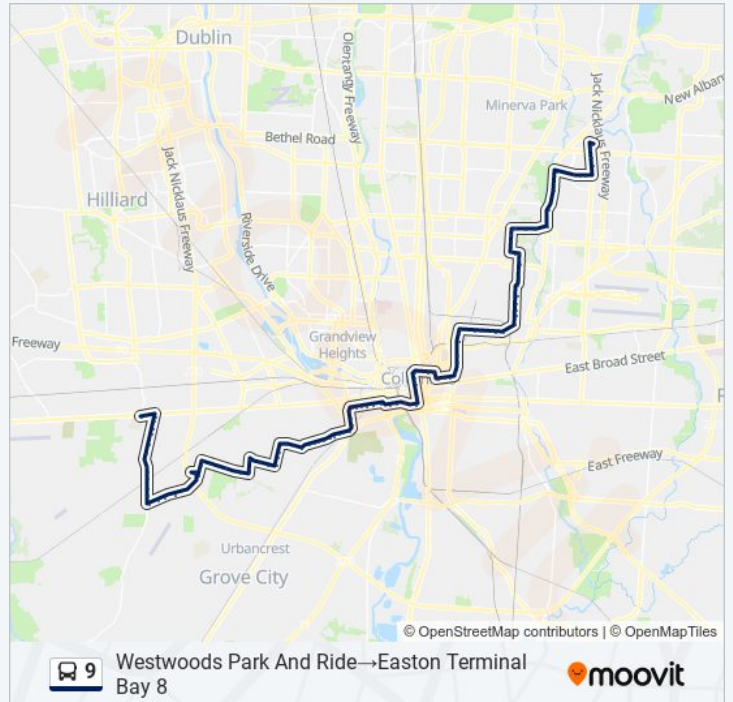

E 5th Ave & N 20th St

Saint Clair Ave & Gibbard Ave

Saint Clair Ave & E 2nd Ave

Saint Clair Ave & Leonard Ave

Saint Clair Ave & Buckingham St

E Spring St & Hamilton Ave

E Spring St & Mount Vernon Ave

E Spring St & Cleveland Ave

Clime Rd & Wedgewood Dr

Clime Rd & Mccarley Dr

Demorest Rd Shopping Center

Demorest Rd & Briggs Rd

Briggs Rd & S Brinker Ave

Briggs Rd & Binns Blvd

Hague Ave & Briggs Rd

Hague Ave & Rosedale Ave

Hague Ave & Vanderberg Ave

W Mound St & S Hague Ave

Friday

5:02 AM - 10:01 PM

Saturday

5:02 AM - 9:01 PM

9 bus Info

Direction: Westwoods Park And Ride→Easton Terminal Bay 8

Stops: 114

Trip Duration: 97 min

Line Summary:

W Mound St & Racine Ave

W Mound St & S Richardson Ave

W Mound St & S Wayne Ave

W Mound St & S Highland Ave

W Mound St & Clarendon Ave