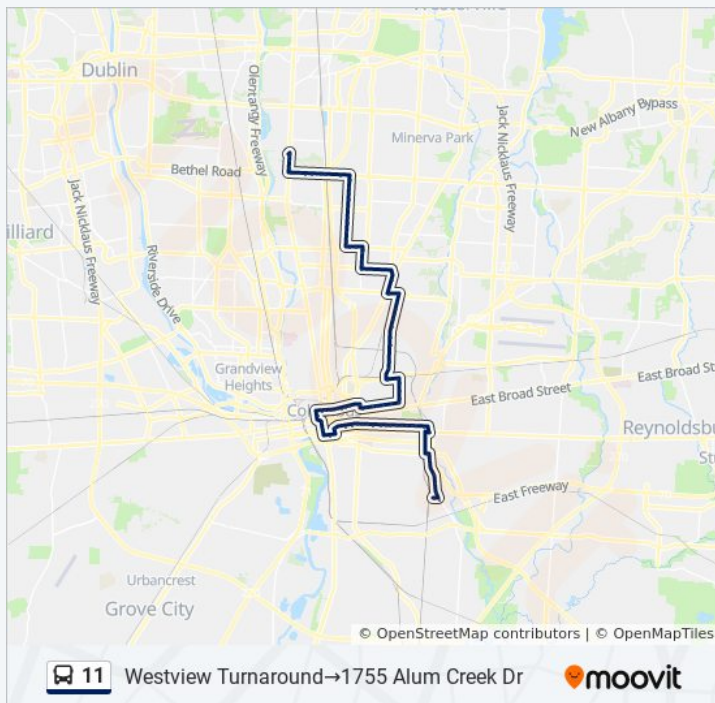

Morse Rd & Colerain Ave

Morse Rd & Indianola Ave

Morse Rd & Sandy Lane Rd

Maize Rd & Morse Rd

Maize Rd & Shanley Dr

Maize Rd & Garden Rd

Maize Rd & Carbone Dr

Maize Rd & E Cooke Rd

Sunday	4:31 AM - 9:01 PM
Monday	4:51 AM - 10:01 PM
Tuesday	4:51 AM - 10:01 PM
Wednesday	4:51 AM - 10:01 PM
Thursday	4:51 AM - 10:01 PM
Friday	4:51 AM - 10:01 PM
Saturday	4:51 AM - 9:01 PM

11 bus Info

Direction: Westview Turnaround→1755 Alum Creek Dr

Stops: 92

Trip Duration: 80 min

Line Summary:

Oakland Park Ave & Atwood Terrace

Mcguffey Rd & Oakland Park Ave

Mcguffey Rd & E North Broadway

Mcguffey Rd & Weldon Ave

Mcguffey Rd & E Como Ave

E Weber Rd & Melva Ave

E Weber Rd & Ontario St

E Weber Rd & Dresden St

E Weber Rd & Cleveland Ave

Cleveland Ave & Genessee Ave

E Hudson St & Cleveland Ave

E Hudson St & Joyce Ave

Joyce Ave & E Blake Ave