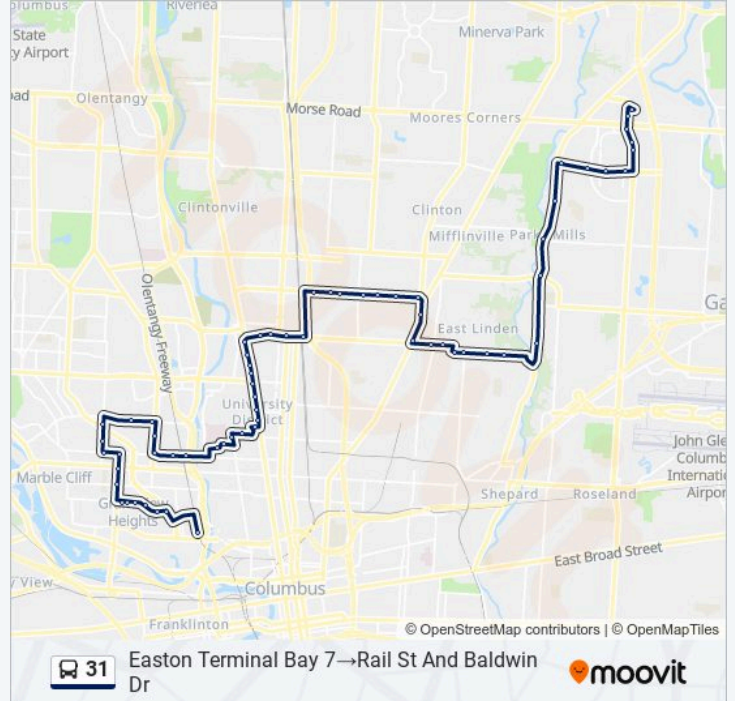

Cleveland Ave & Genessee Ave

E Weber Rd & Cleveland Ave

E Weber Rd & Dresden St

E Weber Rd & Ontario St

E Weber Rd & Melva Ave

E Weber Rd & Hiawatha Park Dr

E Weber Rd & Pontiac St

E Weber Rd & Homecroft Dr

E Hudson St & Silver Dr

E Hudson St & Summit St

E Hudson St & Dayton Ave

E Hudson St & Adams Ave

N High St & W Hudson St

N High St & W Maynard Ave

N High St & W Oakland Ave

N High St & W Northwood Ave

N High St & W Lane Ave

N High St & W 18th Ave

N High St & E 15th Ave

N High St & E 13th Ave

W 12th Ave & N High St

W 11th Ave & Worthington St

Neil Ave & W 10th Ave

W 9th Ave & Medical Ctr Dr

Medical Center Dr & Old Cannon Dr

King Ave & Olentangy River Rd

King Ave & Delashmut Ave

Kenny Rd & King Ave

Kenny Rd & Steelwood Rd

Kenny Rd & Kinnear Rd

1218 Kinnear Rd

North Star Rd & Presidential Dr