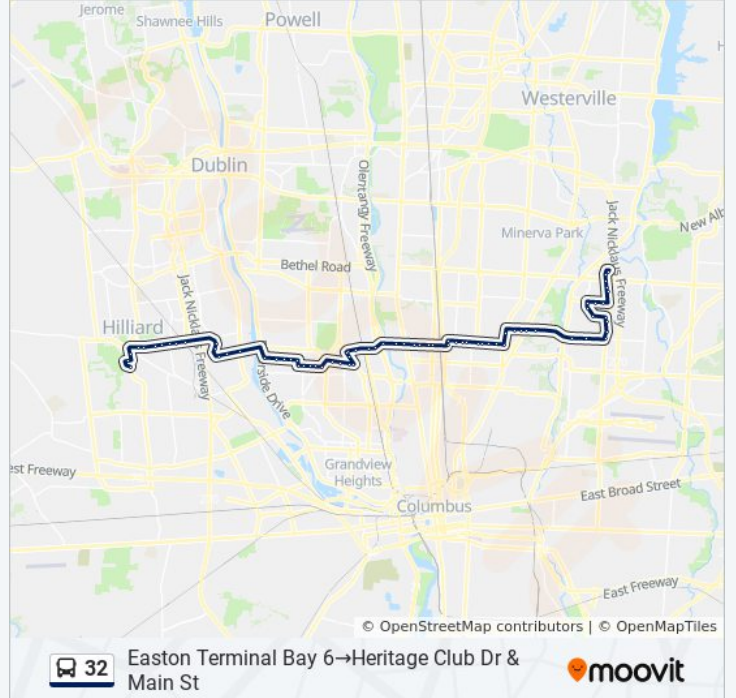

32 bus Info

Direction: Easton Terminal Bay 6→Heritage Club Dr & Main St

Stops: 72

Trip Duration: 61 min

Line Summary:

Cleveland Ave & Huy Rd

Cleveland Ave & Oakland Park Ave

Oakland Park Ave & Oaklawn St

Fishinger Rd & Pemberton Dr

Ridgecliff Rd & Tremont Rd

Ridgecliff Rd & Somerford Rd

Ridgecliff Rd & Colchester Rd

Ridgecliff Rd & Redding Rd

Ridgecliff Rd & Mountview Rd

Nottingham Rd & Mountview Rd

Nottingham Rd & Ramsgate Rd

Nottingham Rd & S Dorchester Rd

Nottingham Rd & Kioka Ave

Nottingham Rd & Sunset Dr

Fishinger Rd & Dublin Rd

Fishinger Blvd & Smiley Rd

Fishinger Blvd & Mill Run Dr

3650 Fishinger Blvd

Fishinger Blvd & Ridge Mill Dr

Heritage Club Dr & Colonial Dr

Heritage Club Dr & Main St

Direction: Heritage Club Dr & Main St→Easton Terminal Bay 6

71 stops

[VIEW LINE SCHEDULE](#)

Heritage Club Dr & Main St

Main St & Luther Ln

Main St & Scioto Darby Creek Rd