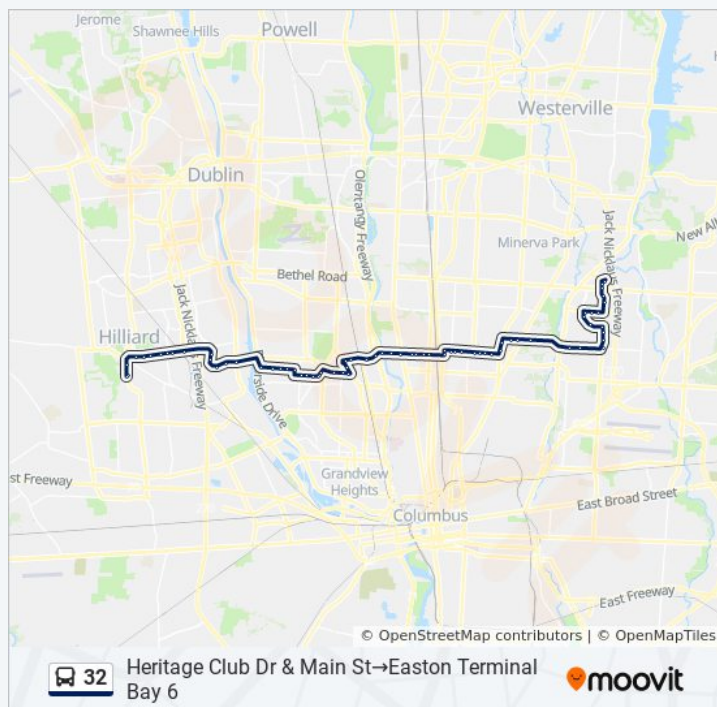

Stops: 71

Cemetery Rd & Britton Pkwy

Fishinger Blvd & Park Mill Run Dr

3693 Fishinger Blvd

Fishinger Blvd & Mill Run Dr

Fishinger Blvd & Smiley Rd

Fishinger Rd & Dublin Rd

Nottingham Rd & Sunset Dr

Tremont Rd & Ridgecliff Rd

3120 Tremont Rd

Fishinger Rd & Mt Holyoke Rd

Fishinger Rd & N Star Rd

Fishinger Rd & Easton Pl

Kenny Rd & Oberlin Dr

W North Broadway & Clearview Ave

W North Broadway & Shattuck Ave

W North Broadway & Riverside Hosp

W North Broadway & Olentangy River Rd

W North Broadway & Ohio Health Parkway

W North Broadway & Milton Ave

W North Broadway & N High St

169 E North Broadway

North Broadway & Calumet St

411 E North Broadway

E N Broadway & Indianola Ave

Eisenhower Rd & E North Broadway

Trip Duration: 65 min

Line Summary:

Oakland Park Ave & Eisenhower Rd

Oakland Park Ave & Maize Rd

Oakland Park Ave & Osceola Dr