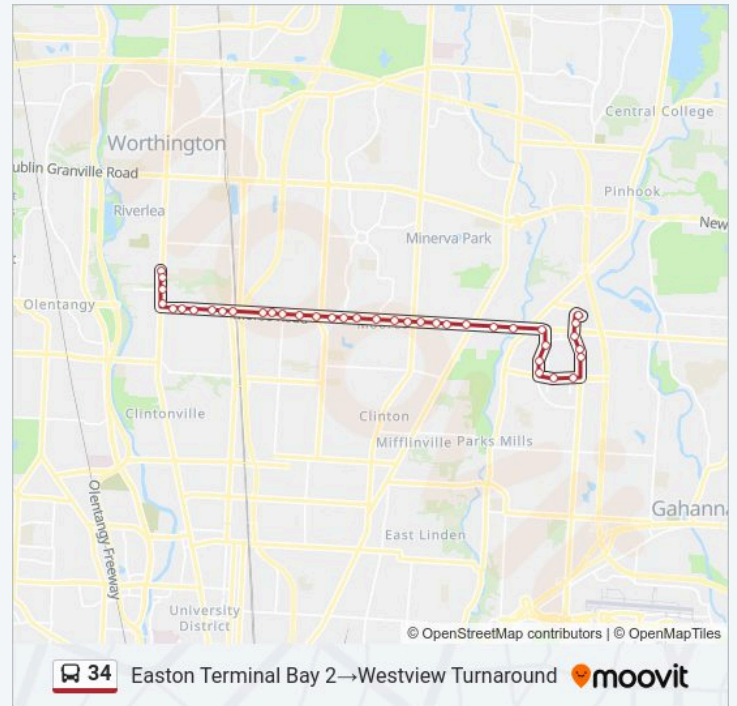

Line Summary:

Morse Rd & Morse Crossing

Morse Rd & Trindel Way

Morse Rd & Dunbridge St

Morse Rd & Westerville Rd

Morse Rd & Chesford Rd

2700 Morse Rd

2560 Morse Rd

Morse Rd & Cleveland Ave

Morse Rd & Malin St

Morse Rd & Northtowne Blvd

Morse Rd & Heaton Rd

Morse Rd & Tamarack Blvd

1700 Morse Rd

Morse Rd & Karl Rd

Morse Rd & Almont Dr

Morse Rd & Maize Rd

Morse Rd & Kingshill Dr

Morse Rd & Sandy Lane Rd

Morse Rd & Indianola Ave

Morse Rd & Colerain Ave

Morse Rd & Beech Hill Ave

Morse Rd & Elks Dr

Morse Rd & Foster St

Morse Rd & Beechmont Dr

N High St & Morse Rd

N High St & Fitz Henry Blvd

5220 N High St

Westview Turnaround

34 bus time schedules and route maps are available in an offline PDF at moovitapp.com. Use the Moovit App to see live bus times, train schedule or subway schedule, and step-by-step directions for all public transit in Columbus.