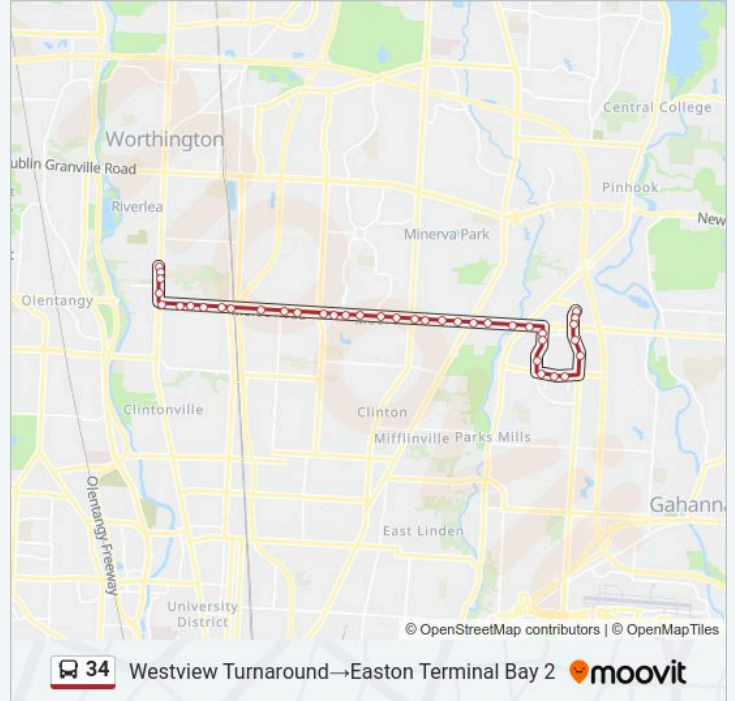

34 bus Info

Direction: Westview Turnaround→Easton Terminal Bay 2

Stops: 38

Trip Duration: 33 min

Line Summary:

Morse Rd & Goldengate Sq N

Morse Rd & Chesford Rd

2975 Morse Rd

Easton Way & Easton Square Pl

Easton Way & Chagrin Dr

Stelzer Rd & Colliery Ave

Stelzer Rd & Worth Ave

Stelzer Rd & Morse Rd

4180 Stelzer Rd

Easton Terminal Bay 2

Direction: Easton Terminal Bay 2→Westview Turnaround

38 stops

[VIEW LINE SCHEDULE](#)

Easton Terminal Bay 2

Stelzer Rd at Sams Club

Stelzer Rd & Morse Rd

Stelzer Rd & Worth Ave

Stelzer Rd & Alston St

Easton Way & Easton Loop E

34 bus Info

Direction: Easton Terminal Bay 2→Westview Turnaround

Stops: 38

Trip Duration: 33 min

Line Summary:

Morse Rd & Morse Crossing

Morse Rd & Trindel Way

Morse Rd & Dunbridge St