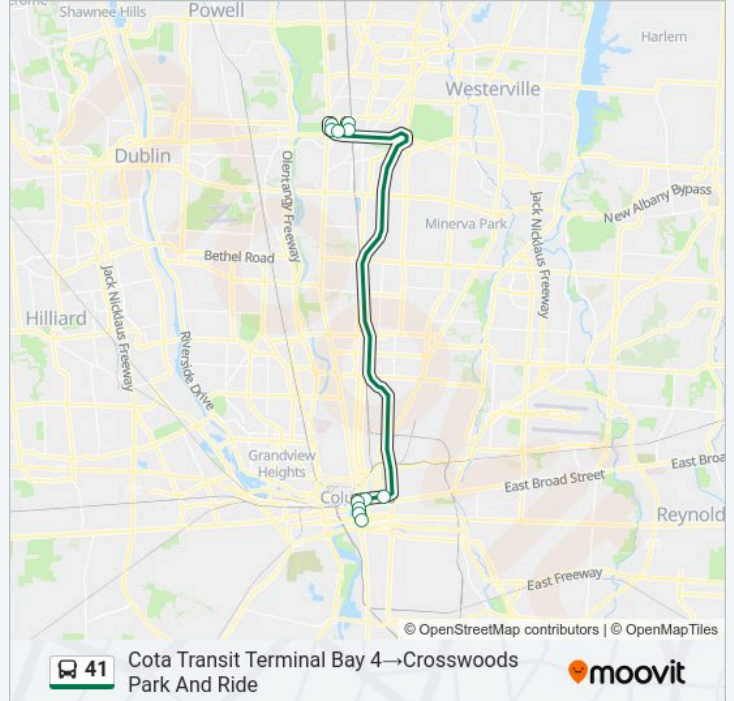

Direction: Cota Transit Terminal Bay 4→Crosswoods Park And Ride

11 stops

[VIEW LINE SCHEDULE](#)

- Cota Transit Terminal Bay 4
- S High St & E State St
- S High St & E Broad St
- N High St & E Long St
- E Long St & N 4th St
- E Long St & N Washington Ave
- Vantage Dr & Red Roof Inn
- Vantage Dr & Hutchinson Ave
- Hutchinson Ave & High Cross Blvd
- 7330 Huntington Park Dr
- Crosswoods Park And Ride

41 bus Time Schedule

Cota Transit Terminal Bay 4→Crosswoods Park And Ride Route Timetable:

Monday	5:00 PM
Tuesday	5:00 PM
Wednesday	5:00 PM
Thursday	5:00 PM
Friday	5:00 PM
Saturday	Not Operational
Sunday	Not Operational

41 bus Info

Direction: Cota Transit Terminal Bay 4→Crosswoods Park And Ride

Stops: 11

Trip Duration: 27 min

Line Summary:

Direction: Crosswoods Park And Ride→Cota Transit Terminal Bay 4

10 stops

[VIEW LINE SCHEDULE](#)

Crosswoods Park And Ride

E Campus View Blvd & Crosswoods Dr

E Spring St & Mount Vernon Ave

E Spring St & Neilston St

E Spring St & N 4th St

N High St & W Long St

N High St & W Broad St

S High St & W State St