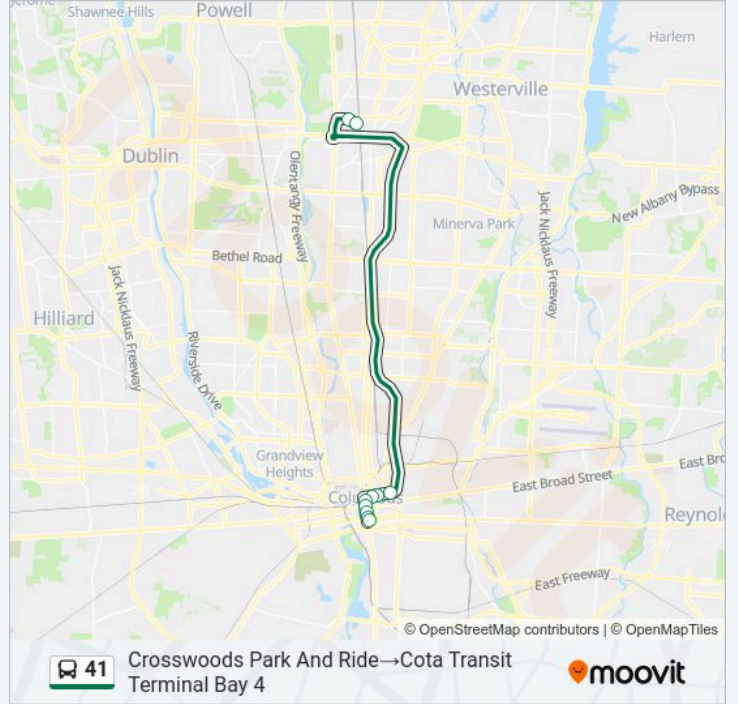

Direction: Cota Transit Terminal Bay 4→Crosswoods Park And Ride

11 stops

[VIEW LINE SCHEDULE](#)

- Cota Transit Terminal Bay 4
- S High St & E State St
- S High St & E Broad St
- N High St & E Long St
- E Long St & N 4th St
- E Long St & N Washington Ave
- Vantage Dr & Red Roof Inn
- Vantage Dr & Hutchinson Ave
- Hutchinson Ave & High Cross Blvd
- 7330 Huntington Park Dr
- Crosswoods Park And Ride

41 bus Info

Direction: Cota Transit Terminal Bay 4→Crosswoods Park And Ride

Stops: 11

Trip Duration: 27 min

Line Summary:

Direction: Crosswoods Park And Ride→Cota Transit Terminal Bay 4

10 stops

[VIEW LINE SCHEDULE](#)

S High St & W Town St

Cota Transit Terminal Bay 4

41 bus Time Schedule

Crosswoods Park And Ride→Cota Transit Terminal Bay 4 Route Timetable:

Monday	7:00 AM
Tuesday	7:00 AM
Wednesday	7:00 AM
Thursday	7:00 AM
Friday	7:00 AM
Saturday	Not Operational
Sunday	Not Operational

41 bus Info

Direction: Crosswoods Park And Ride→Cota Transit Terminal Bay 4

Stops: 10

Trip Duration: 26 min

Line Summary:

41 bus time schedules and route maps are available in an offline PDF at moovitapp.com. Use the Moovit App to see live bus times, train schedule or subway schedule, and step-by-step directions for all public transit in Columbus.