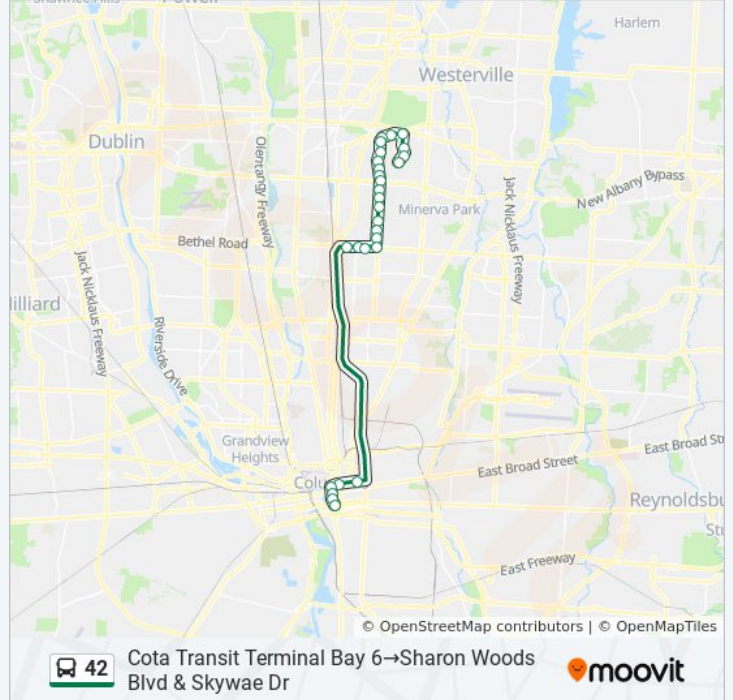

- Cota Transit Terminal Bay 6
- S High St & E State St
- S High St & E Broad St
- N High St & E Long St
- E Long St & N 4th St
- E Long St & N Washington Ave
- Morse Rd & Sandy Lane Rd
- Morse Rd & Maize Rd
- Morse Rd & Almont Dr
- Karl Rd & Morse Rd
- Karl Rd & Red Robin Rd
- Karl Rd & Norma Rd
- Karl Rd & Penworth Dr
- Karl Rd & Sandalwood Pl
- Karl Rd & Columbus Public Library
- Karl Rd & Hempwood Dr
- Karl Rd & State Route 161
- 6024 Karl Rd
- Karl Rd & Alpine Dr
- 6292 Karl Rd

42 bus Info
Direction: Cota Transit Terminal Bay 6→Sharon Woods Blvd & Skywae Dr
Stops: 28
Trip Duration: 34 min
Line Summary:

Karl Rd & Cranwood Dr

Karl Rd & Barnes Dr E

Schrock Rd & Karl Rd

Schrock Rd & Skywae Dr

Schrock Rd & Sharon Woods Blvd

Sharon Woods Blvd & Hearthstone Ave

Sharon Woods Blvd & Meander Dr

Sharon Woods Blvd & Skywae Dr

Direction: Sharon Woods Blvd & Skywae Dr→Cota Transit Terminal Bay 6

33 stops

[VIEW LINE SCHEDULE](#)

Sharon Woods Blvd & Skywae Dr

Sharon Woods Blvd & Jewett Dr

Sharon Woods Blvd & Cardington Ave

Sharon Woods Blvd & Brookhurst Ave

Sharon Woods Blvd & Atterbury Ave

Schrock Rd & Hickory Creek Ln