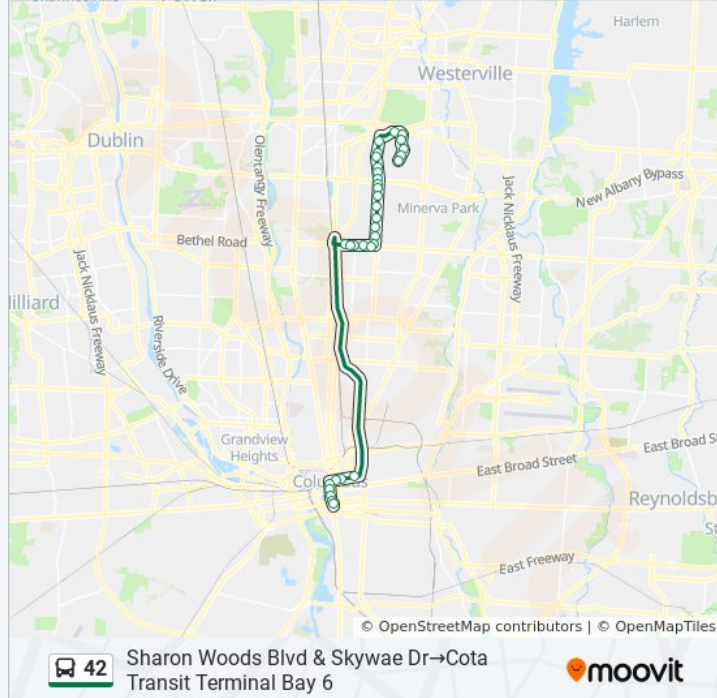

42 bus Info
Direction: Cota Transit Terminal Bay 6→Sharon Woods Blvd & Skywae Dr
Stops: 28
Trip Duration: 34 min
Line Summary:

Karl Rd & Cranwood Dr

Karl Rd & Barnes Dr E

Schrock Rd & Karl Rd

Schrock Rd & Skywae Dr

42 bus Info

Direction: Sharon Woods Blvd & Skywae Dr→Cota Transit Terminal Bay 6

Stops: 33

Trip Duration: 39 min

Line Summary:

Karl Rd & Red Robin Rd

Karl Rd & Patio Ave

Morse Rd & Karl Rd

Morse Rd & Almont Dr

Morse Rd & Maize Rd

Morse Rd & Kingshill Dr

Morse Rd & Sandy Lane Rd

E Spring St & Mount Vernon Ave

E Spring St & Neilston St

E Spring St & N 4th St

N High St & W Long St

N High St & W Broad St

S High St & W State St

S High St & W Town St

Cota Transit Terminal Bay 6

42 bus time schedules and route maps are available in an offline PDF at moovitapp.com. Use the [Moovit App](#) to see live bus times, train schedule or subway schedule, and step-by-step directions for all public transit in Columbus.