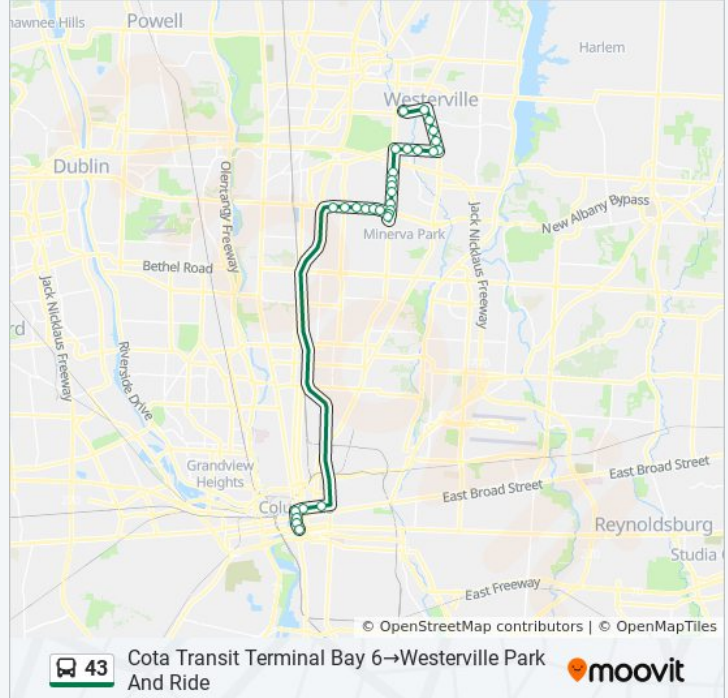

Use the Moovit App to find the closest 43 bus station near you and find out when is the next 43 bus arriving.

Direction: Cota Transit Terminal Bay 6→Westerville Park And Ride

30 stops

[VIEW LINE SCHEDULE](#)

43 bus Info

Direction: Cota Transit Terminal Bay 6→Westerville Park And Ride

Stops: 30

Trip Duration: 40 min

Line Summary:

W Schrock Rd & Cleveland Ave
 W Schrock Rd & Cooper Rd
 W Schrock Rd & Park Meadow Rd
 99 W Schrock Rd
 S State St & E Schrock Rd
 S State St & Cherrington Rd
 S State St & Hiawatha Ave
 S State St & E Walnut St
 W Main St & N State St
 Westerville Park And Ride

Direction: Westerville Park And Ride→Cota Transit Terminal Bay 6

31 stops

[VIEW LINE SCHEDULE](#)

Westerville Park And Ride
 W Main St & N State St
 S State St & W Walnut St
 S State St & Hiawatha Ave
 S State St & Cherrington Rd
 S State St & E Schrock Rd
 90 W Schrock Rd
 W Schrock Rd & Park Meadow Rd
 W Schrock Rd & Cooper Rd
 W Schrock Rd & Lauffer Rd
 Cleveland Ave & Community Park Dr
 Cleveland Ave & Home Acre Dr
 Cleveland Ave & Deewood Dr
 Cleveland Ave & Blendon Woods Blvd
 Cleveland Ave & Fuji Dr
 Northland Transit Center Bay 6
 State Rte 161 And Cleveland Ave
 State Rte 161 And Spring Run Dr

43 bus Info

Direction: Westerville Park And Ride→Cota Transit Terminal Bay 6

Stops: 31

Trip Duration: 34 min

Line Summary:

State Rte 161 And Maple Canyon Ave
State Rte 161 And Beechcroft Rd
State Rte 161 And Sharon Woods Blvd
State Rte 161 & Karl Rd
State Rte 161 & Ambleside Dr
E Spring St & Mount Vernon Ave
E Spring St & Neilston St
E Spring St & N 4th St
N High St & W Long St
N High St & W Broad St
S High St & W State St
S High St & W Town St
Cota Transit Terminal Bay 6