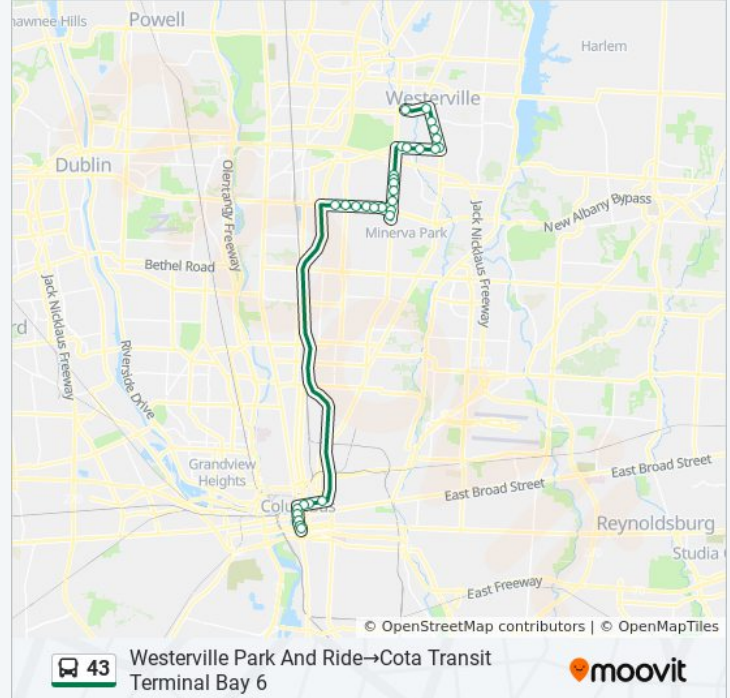

Use the Moovit App to find the closest 43 bus station near you and find out when is the next 43 bus arriving.

Direction: Cota Transit Terminal Bay 6→Westerville Park And Ride

30 stops

[VIEW LINE SCHEDULE](#)

43 bus Info

Direction: Cota Transit Terminal Bay 6→Westerville Park And Ride

Stops: 30

Trip Duration: 40 min

Line Summary:

W Schrock Rd & Cleveland Ave
 W Schrock Rd & Cooper Rd
 W Schrock Rd & Park Meadow Rd
 99 W Schrock Rd
 S State St & E Schrock Rd
 S State St & Cherrington Rd
 S State St & Hiawatha Ave
 S State St & E Walnut St
 W Main St & N State St
 Westerville Park And Ride

Direction: Westerville Park And Ride→Cota Transit Terminal Bay 6

31 stops

[VIEW LINE SCHEDULE](#)

Westerville Park And Ride
 W Main St & N State St
 S State St & W Walnut St
 S State St & Hiawatha Ave
 S State St & Cherrington Rd
 S State St & E Schrock Rd
 90 W Schrock Rd
 W Schrock Rd & Park Meadow Rd
 W Schrock Rd & Cooper Rd
 W Schrock Rd & Lauffer Rd
 Cleveland Ave & Community Park Dr
 Cleveland Ave & Home Acre Dr
 Cleveland Ave & Deewood Dr
 Cleveland Ave & Blendon Woods Blvd
 Cleveland Ave & Fuji Dr
 Northland Transit Center Bay 6
 State Rte 161 And Cleveland Ave
 State Rte 161 And Spring Run Dr

43 bus Info

Direction: Westerville Park And Ride→Cota Transit Terminal Bay 6

Stops: 31

Trip Duration: 34 min

Line Summary:

State Rte 161 And Maple Canyon Ave
State Rte 161 And Beechcroft Rd
State Rte 161 And Sharon Woods Blvd
State Rte 161 & Karl Rd
State Rte 161 & Ambleside Dr
E Spring St & Mount Vernon Ave
E Spring St & Neilston St
E Spring St & N 4th St
N High St & W Long St
N High St & W Broad St
S High St & W State St
S High St & W Town St
Cota Transit Terminal Bay 6