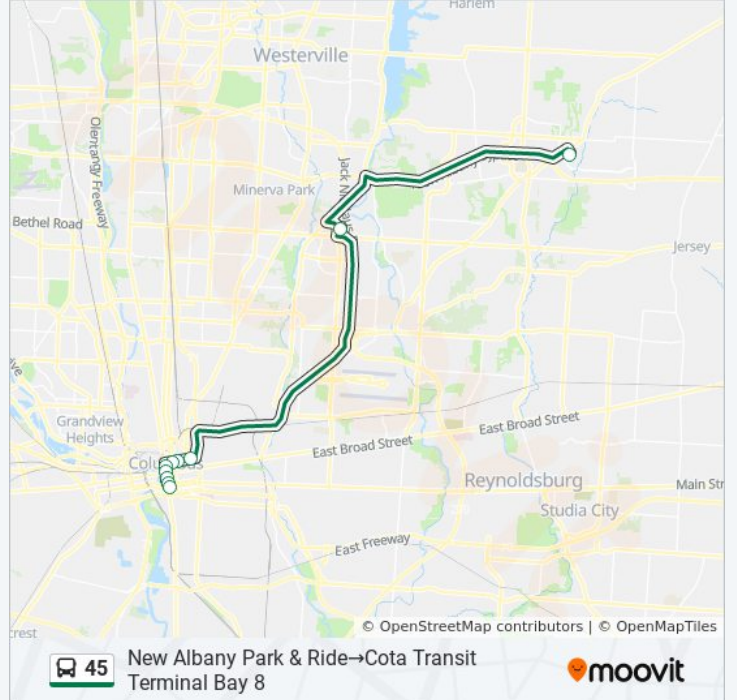

## 45 bus Info

**Direction:** Cota Transit Terminal Bay 8→New Albany Park & Ride

**Stops:** 8

**Trip Duration:** 30 min

**Line Summary:**

**Direction: New Albany Park & Ride→Cota Transit Terminal Bay 8**

10 stops

[VIEW LINE SCHEDULE](#)

New Albany Park & Ride

Easton Terminal Bay 5

E Spring St & Mount Vernon Ave

E Spring St & Neilston St

E Spring St & N 4th St

N High St & W Long St

N High St & W Broad St

S High St & W State St

S High St & W Town St

Cota Transit Terminal Bay 8

**45 bus Time Schedule**

New Albany Park & Ride→Cota Transit Terminal Bay 8 Route Timetable:

Sunday	Not Operational
Monday	7:00 AM - 5:07 PM
Tuesday	7:00 AM - 5:07 PM
Wednesday	7:00 AM - 5:07 PM
Thursday	7:00 AM - 5:07 PM
Friday	7:00 AM - 5:07 PM
Saturday	Not Operational

**45 bus Info**

**Direction:** New Albany Park & Ride→Cota Transit Terminal Bay 8

**Stops:** 10

**Trip Duration:** 33 min

**Line Summary:**

45 bus time schedules and route maps are available in an offline PDF at [moovitapp.com](https://moovitapp.com). Use the [Moovit App](#) to see live bus times, train schedule or subway schedule, and step-by-step directions for all public transit in Columbus.