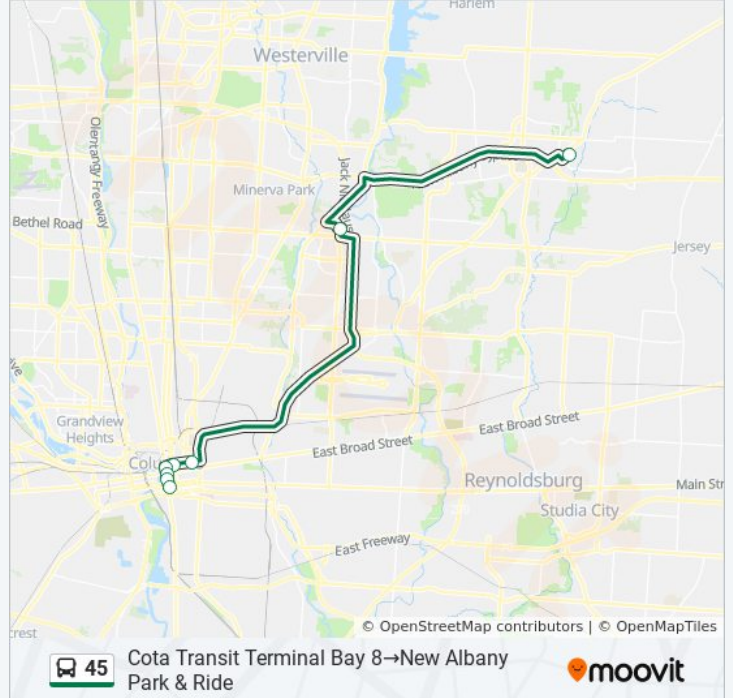

Use the Moovit App to find the closest 45 bus station near you and find out when is the next 45 bus arriving.

Direction: Cota Transit Terminal Bay 8→New Albany Park & Ride

8 stops

[VIEW LINE SCHEDULE](#)

- Cota Transit Terminal Bay 8
- S High St & E State St
- S High St & E Broad St
- N High St & E Long St
- E Long St & N 4th St
- E Long St & N Washington Ave
- Easton Terminal Bay 5
- New Albany Park & Ride

45 bus Info

Direction: Cota Transit Terminal Bay 8→New Albany Park & Ride

Stops: 8

Trip Duration: 30 min

Line Summary:

Direction: New Albany Park & Ride→Cota Transit Terminal Bay 8

10 stops

[VIEW LINE SCHEDULE](#)

45 bus Info

Direction: New Albany Park & Ride→Cota Transit Terminal Bay 8

Stops: 10

Trip Duration: 33 min

Line Summary:

45 bus time schedules and route maps are available in an offline PDF at moovitapp.com. Use the [Moovit App](#) to see live bus times, train schedule or subway schedule, and step-by-step directions for all public transit in Columbus.