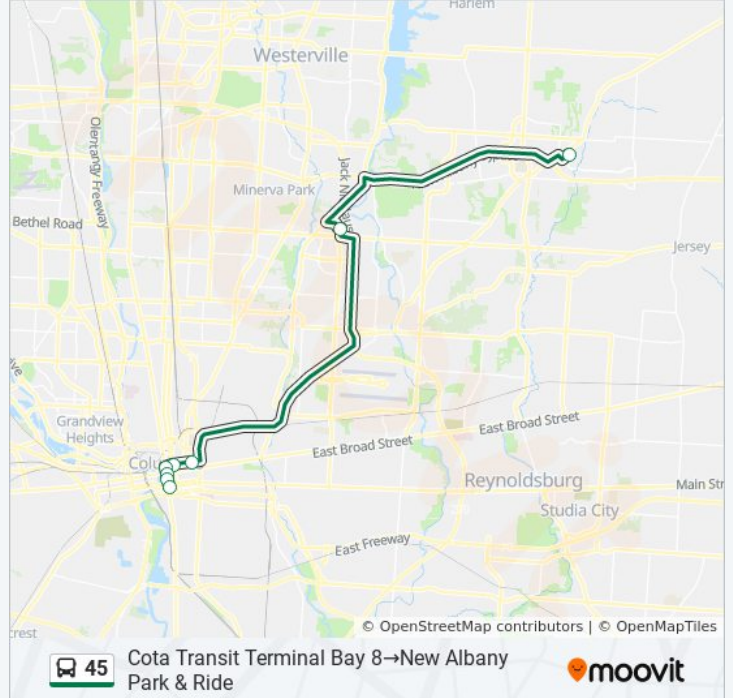

Use the Moovit App to find the closest 45 bus station near you and find out when is the next 45 bus arriving.

## Direction: Cota Transit Terminal Bay 8→New Albany Park & Ride

8 stops

[VIEW LINE SCHEDULE](#)

- Cota Transit Terminal Bay 8
- S High St & E State St
- S High St & E Broad St
- N High St & E Long St
- E Long St & N 4th St
- E Long St & N Washington Ave
- Easton Terminal Bay 5
- New Albany Park & Ride

## 45 bus Info

**Direction:** Cota Transit Terminal Bay 8→New Albany Park & Ride

**Stops:** 8

**Trip Duration:** 30 min

**Line Summary:**

**Direction: New Albany Park & Ride→Cota Transit Terminal Bay 8**

10 stops

**45 bus Info**

**Direction:** New Albany Park & Ride→Cota Transit Terminal Bay 8

**Stops:** 10

**Trip Duration:** 33 min

**Line Summary:**

45 bus time schedules and route maps are available in an offline PDF at [moovitapp.com](https://moovitapp.com). Use the [Moovit App](#) to see live bus times, train schedule or subway schedule, and step-by-step directions for all public transit in Columbus.