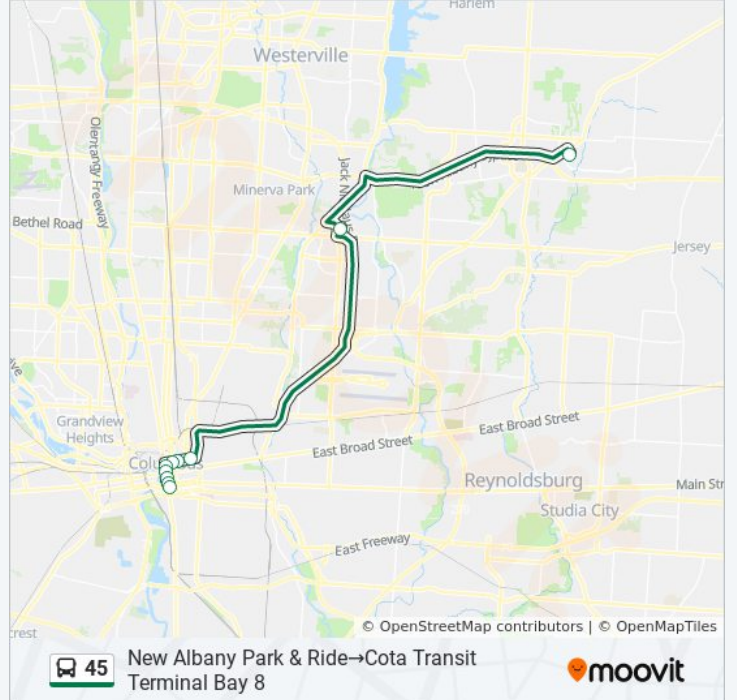

Use the Moovit App to find the closest 45 bus station near you and find out when is the next 45 bus arriving.

Direction: Cota Transit Terminal Bay 8→New Albany Park & Ride

8 stops

[VIEW LINE SCHEDULE](#)

45 bus Info

Direction: Cota Transit Terminal Bay 8→New Albany Park & Ride

Stops: 8

Trip Duration: 30 min

Line Summary:

Direction: New Albany Park & Ride→Cota Transit Terminal Bay 8

10 stops

[VIEW LINE SCHEDULE](#)

New Albany Park & Ride

Easton Terminal Bay 5

E Spring St & Mount Vernon Ave

E Spring St & Neilston St

E Spring St & N 4th St

N High St & W Long St

N High St & W Broad St

S High St & W State St

45 bus Info

Direction: New Albany Park & Ride→Cota Transit Terminal Bay 8

Stops: 10

Trip Duration: 33 min

Line Summary:

45 bus time schedules and route maps are available in an offline PDF at moovitapp.com. Use the [Moovit App](#) to see live bus times, train schedule or subway schedule, and step-by-step directions for all public transit in Columbus.