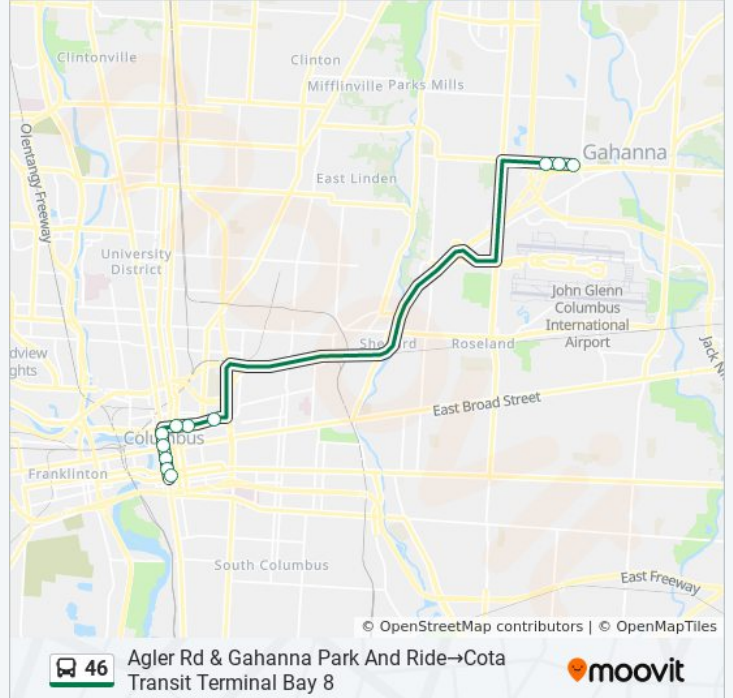

### Direction: Agler Rd & Gahanna Park And Ride→Cota Transit Terminal Bay 8

11 stops

[VIEW LINE SCHEDULE](#)

Agler Rd & Gahanna Park And Ride

540 Agler Rd

Agler Rd & Lincolnshire Rd

E Spring St & Mount Vernon Ave

### 46 bus Info

**Direction:** Agler Rd & Gahanna Park And Ride→Cota Transit Terminal Bay 8

**Stops:** 11

**Trip Duration:** 21 min

**Line Summary:**

**Direction: Cota Transit Terminal Bay 8 → Agler Rd & Lincolnshire Rd**

9 stops

[VIEW LINE SCHEDULE](#)

- Cota Transit Terminal Bay 8
- S High St & E State St
- S High St & E Broad St
- N High St & E Long St
- E Long St & N 4th St
- E Long St & N Washington Ave
- Agler Rd & Gahanna Park And Ride
- 540 Agler Rd
- Agler Rd & Lincolnshire Rd

**46 bus Info**

**Direction:** Cota Transit Terminal Bay 8 → Agler Rd & Lincolnshire Rd

**Stops:** 9

**Trip Duration:** 21 min

**Line Summary:**

46 bus time schedules and route maps are available in an offline PDF at [moovitapp.com](https://moovitapp.com). Use the [Moovit App](#) to see live bus times, train schedule or subway schedule, and step-by-step directions for all public transit in Columbus.