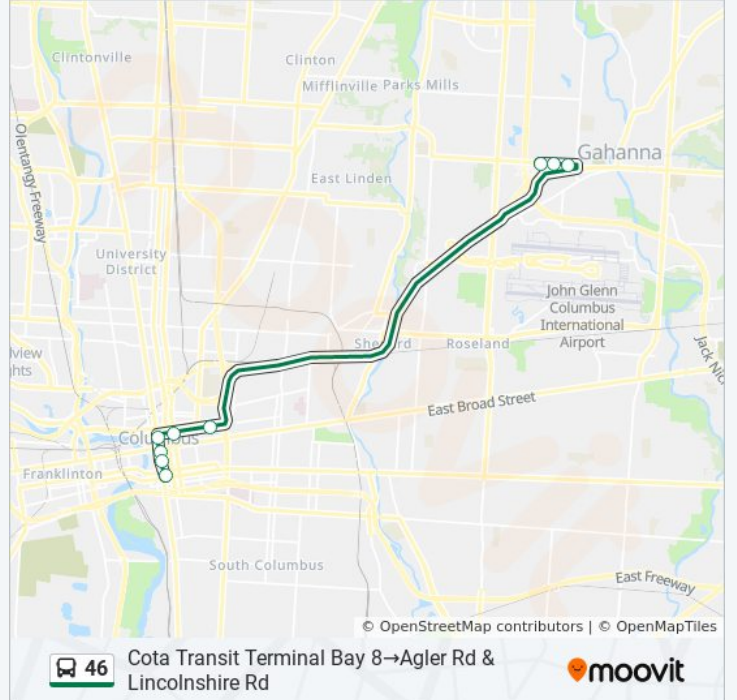

### 46 bus Info

**Direction:** Agler Rd & Gahanna Park And Ride→Cota Transit Terminal Bay 8

**Stops:** 11

**Trip Duration:** 21 min

**Line Summary:**

**Direction: Cota Transit Terminal Bay 8 → Agler Rd & Lincolnshire Rd**

9 stops

[VIEW LINE SCHEDULE](#)

- Cota Transit Terminal Bay 8
- S High St & E State St
- S High St & E Broad St
- N High St & E Long St
- E Long St & N 4th St
- E Long St & N Washington Ave
- Agler Rd & Gahanna Park And Ride
- 540 Agler Rd
- Agler Rd & Lincolnshire Rd

**46 bus Time Schedule**

Cota Transit Terminal Bay 8 → Agler Rd & Lincolnshire Rd Route Timetable:

Sunday	Not Operational
Monday	4:44 PM
Tuesday	4:44 PM
Wednesday	4:44 PM
Thursday	4:44 PM
Friday	4:44 PM
Saturday	Not Operational

**46 bus Info**

**Direction:** Cota Transit Terminal Bay 8 → Agler Rd & Lincolnshire Rd

**Stops:** 9

**Trip Duration:** 21 min

**Line Summary:**

46 bus time schedules and route maps are available in an offline PDF at [moovitapp.com](https://moovitapp.com). Use the [Moovit App](#) to see live bus times, train schedule or subway schedule, and step-by-step directions for all public transit in Columbus.