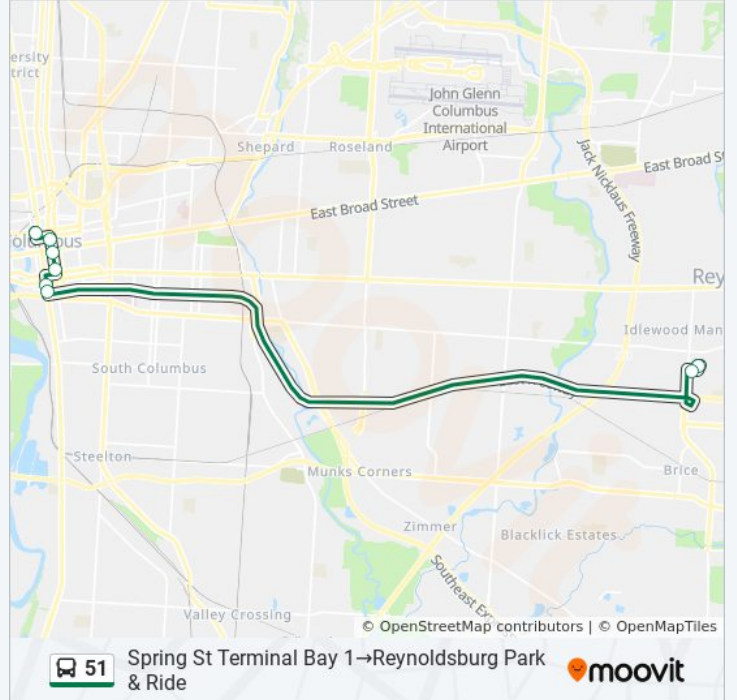

**51 bus Info**

**Direction:** Reynoldsburg Park & Ride→Spring St Terminal Bay 1

**Stops:** 12

**Trip Duration:** 23 min

**Line Summary:**

**Direction: Spring St Terminal Bay 1→Reynoldsburg Park & Ride**

10 stops

[VIEW LINE SCHEDULE](#)

- Spring St Terminal Bay 1
- N 3rd St & E Gay St
- S 3rd St & E Broad St
- S 3rd St & E Town St
- S High St & W Main St
- E Fulton St & S High St
- E Fulton St & S 4th St
- E Fulton St & S Grant Ave
- Eastgreen Blvd & Officeview Pl
- Reynoldsburg Park & Ride

**51 bus Time Schedule**

Spring St Terminal Bay 1→Reynoldsburg Park & Ride Route Timetable:

Sunday	Not Operational
Monday	7:15 AM - 5:07 PM
Tuesday	7:15 AM - 5:07 PM
Wednesday	7:15 AM - 5:07 PM
Thursday	7:15 AM - 5:07 PM
Friday	7:15 AM - 5:07 PM
Saturday	Not Operational

**51 bus Info**

**Direction:** Spring St Terminal Bay 1→Reynoldsburg Park & Ride

**Stops:** 10

**Trip Duration:** 28 min

**Line Summary:**

51 bus time schedules and route maps are available in an offline PDF at [moovitapp.com](https://moovitapp.com). Use the [Moovit App](#) to see live bus times, train schedule or subway schedule, and step-by-step directions for all public transit in Columbus.