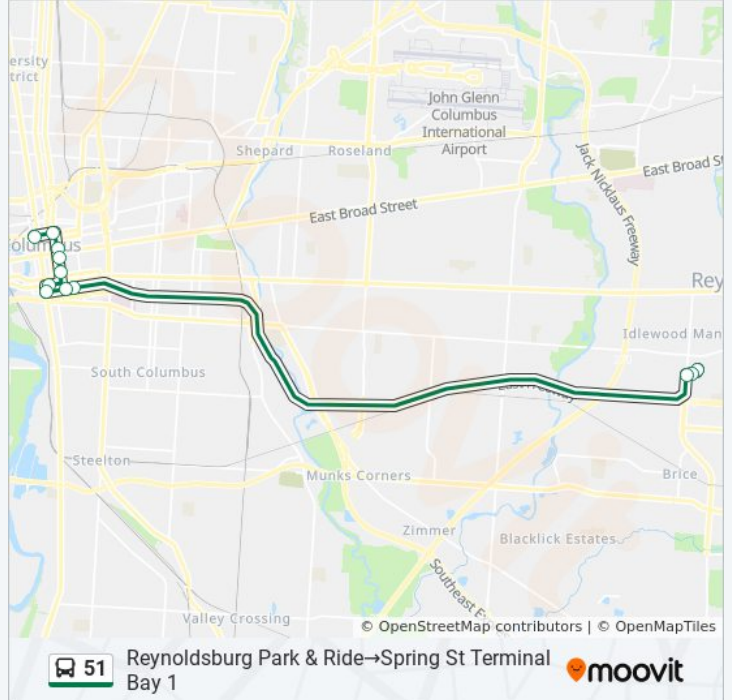

Use the Moovit App to find the closest 51 bus station near you and find out when is the next 51 bus arriving.

**Direction: Reynoldsburg Park & Ride→Spring St Terminal Bay 1**

12 stops

[VIEW LINE SCHEDULE](#)

**51 bus Time Schedule**

Reynoldsburg Park & Ride→Spring St Terminal Bay 1 Route Timetable:

Sunday	Not Operational
Monday	6:30 AM - 4:23 PM
Tuesday	6:30 AM - 4:23 PM
Wednesday	6:30 AM - 4:23 PM
Thursday	6:30 AM - 4:23 PM
Friday	6:30 AM - 4:23 PM
Saturday	Not Operational

**51 bus Info**

**Direction:** Reynoldsburg Park & Ride→Spring St Terminal Bay 1

**Stops:** 12

**Trip Duration:** 23 min

**Line Summary:**

**Direction: Spring St Terminal Bay 1→Reynoldsburg Park & Ride**

10 stops

[VIEW LINE SCHEDULE](#)

- Spring St Terminal Bay 1
- N 3rd St & E Gay St
- S 3rd St & E Broad St
- S 3rd St & E Town St
- S High St & W Main St
- E Fulton St & S High St
- E Fulton St & S 4th St
- E Fulton St & S Grant Ave
- Eastgreen Blvd & Officeview Pl
- Reynoldsburg Park & Ride