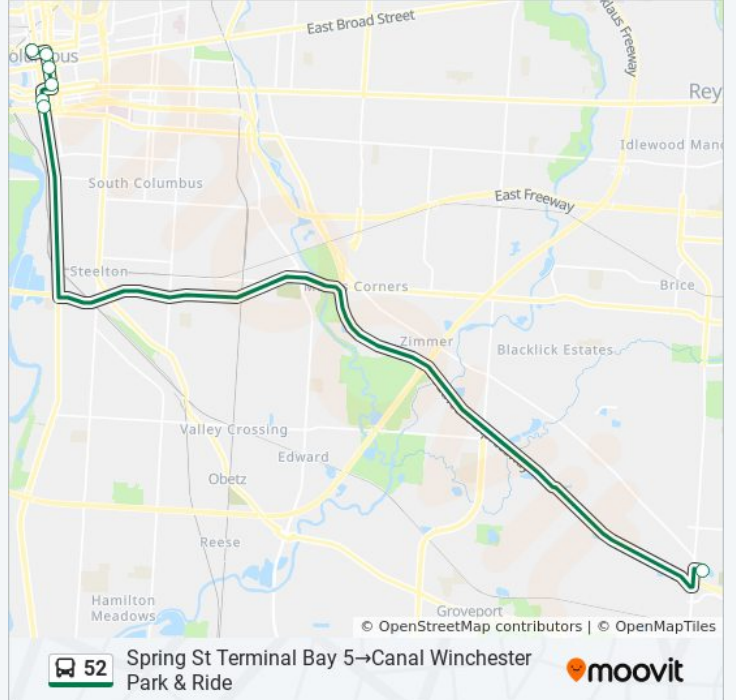

### 52 bus Info

**Direction:** Canal Winchester Park & Ride→Spring St Terminal Bay 5

**Stops:** 8

**Trip Duration:** 33 min

**Line Summary:**

**Direction: Spring St Terminal Bay 5→Canal Winchester Park & Ride**

7 stops

[VIEW LINE SCHEDULE](#)

Spring St Terminal Bay 5

N 3rd St & E Gay St

S 3rd St & E Broad St

S 3rd St & E Town St

S High St & W Main St

S High St & W Mound St

Canal Winchester Park & Ride

**52 bus Time Schedule**

Spring St Terminal Bay 5→Canal Winchester Park & Ride Route Timetable:

Sunday	Not Operational
Monday	4:20 PM - 5:10 PM
Tuesday	4:20 PM - 5:10 PM
Wednesday	4:20 PM - 5:10 PM
Thursday	4:20 PM - 5:10 PM
Friday	4:20 PM - 5:10 PM
Saturday	Not Operational

**52 bus Info**

**Direction:** Spring St Terminal Bay 5→Canal Winchester Park & Ride

**Stops:** 7

**Trip Duration:** 34 min

**Line Summary:**

52 bus time schedules and route maps are available in an offline PDF at [moovitapp.com](https://moovitapp.com). Use the [Moovit App](#) to see live bus times, train schedule or subway schedule, and step-by-step directions for all public transit in Columbus.