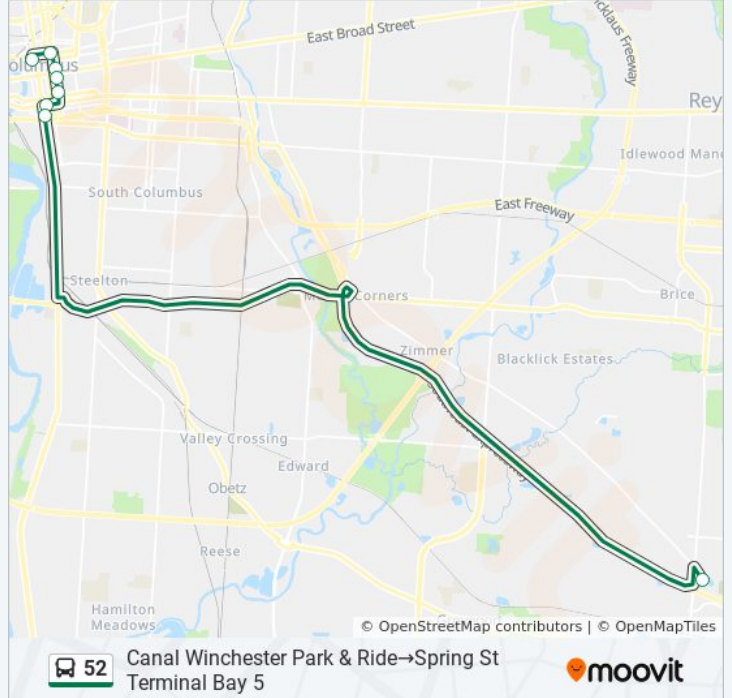

### Direction: Canal Winchester Park & Ride→Spring St Terminal Bay 5

8 stops

[VIEW LINE SCHEDULE](#)

Canal Winchester Park & Ride

S High St & E Mound St

E Main St & S High St

S 4th St & E Town St

S 4th St & E Capital St

### 52 bus Time Schedule

Canal Winchester Park & Ride→Spring St Terminal Bay 5 Route Timetable:

Sunday	Not Operational
Monday	6:42 AM - 7:08 AM
Tuesday	6:42 AM - 7:08 AM
Wednesday	6:42 AM - 7:08 AM
Thursday	6:42 AM - 7:08 AM
Friday	6:42 AM - 7:08 AM
Saturday	Not Operational

### 52 bus Info

**Direction:** Canal Winchester Park & Ride→Spring St Terminal Bay 5

**Stops:** 8

**Trip Duration:** 33 min

**Line Summary:**

**Direction: Spring St Terminal Bay 5→Canal Winchester Park & Ride**

**52 bus Info**

**Direction:** Spring St Terminal Bay 5→Canal Winchester Park & Ride

**Stops:** 7

**Trip Duration:** 34 min

**Line Summary:**

52 bus time schedules and route maps are available in an offline PDF at [moovitapp.com](https://moovitapp.com). Use the [Moovit App](#) to see live bus times, train schedule or subway schedule, and step-by-step directions for all public transit in Columbus.