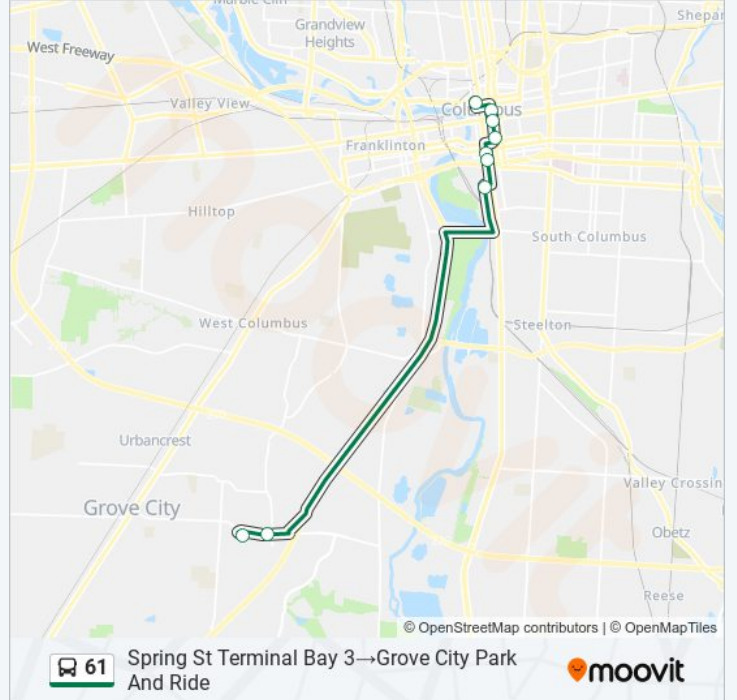

### 61 bus Info

**Direction:** Grove City Park And Ride→Spring St Terminal Bay 3

**Stops:** 9

**Trip Duration:** 20 min

**Line Summary:**

**Direction: Spring St Terminal Bay 3 → Grove City Park And Ride**

9 stops

[VIEW LINE SCHEDULE](#)

- Spring St Terminal Bay 3
- N 3rd St & E Gay St
- S 3rd St & E Broad St
- S 3rd St & E Town St
- S High St & W Main St
- S High St & W Mound St
- S Front St & Sycamore St
- 2096 Stringtown Rd
- Grove City Park And Ride

**61 bus Time Schedule**

Spring St Terminal Bay 3 → Grove City Park And Ride  
Route Timetable:

Sunday	Not Operational
Monday	6:50 AM - 5:15 PM
Tuesday	6:50 AM - 5:15 PM
Wednesday	6:50 AM - 5:15 PM
Thursday	6:50 AM - 5:15 PM
Friday	6:50 AM - 5:15 PM
Saturday	Not Operational

**61 bus Info**

**Direction:** Spring St Terminal Bay 3 → Grove City Park And Ride

**Stops:** 9

**Trip Duration:** 27 min

**Line Summary:**

61 bus time schedules and route maps are available in an offline PDF at [moovitapp.com](https://moovitapp.com). Use the [Moovit App](#) to see live bus times, train schedule or subway schedule, and step-by-step directions for all public transit in Columbus.