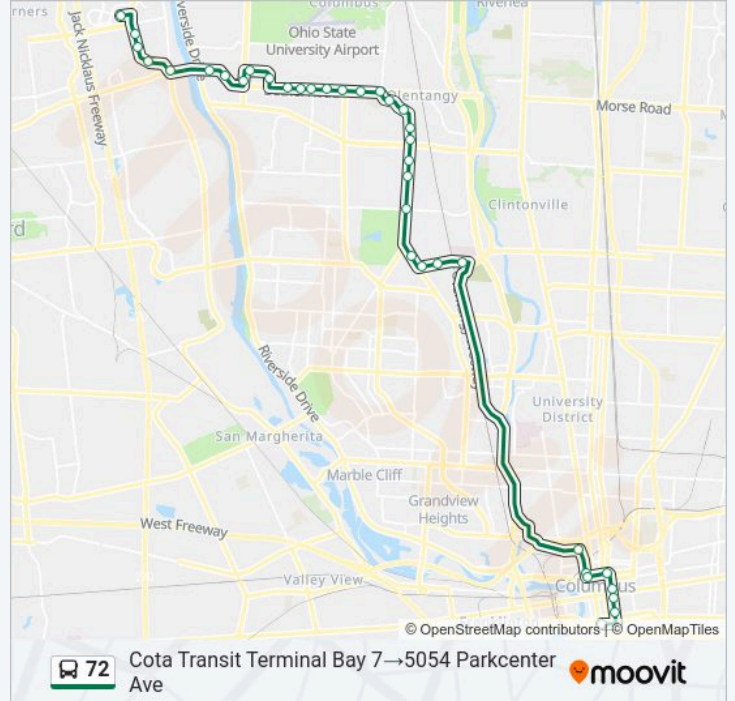

72 bus Info

Direction: Cota Transit Terminal Bay 7→5054 Parkcenter Ave

Stops: 36

Trip Duration: 37 min

Line Summary:

Bethel Rd & Portland St

Bethel Rd & Reed Rd

Bethel Rd & Mckitrick Blvd

Dublin Rd & Hayden Run Rd

Frantz Rd & Northbridge Plaza

Frantz Rd & Ballymead Blvd

Frantz Rd & Brelsford Ln

5054 Parkcenter Ave

**Direction: 5139 Parkcenter Ave→Cota Transit Terminal Bay 7**

33 stops

[VIEW LINE SCHEDULE](#)

Pickforde Dr & Bethel Rd

2425 Bethel Rd

Bethel Rd & Wood Run Blvd

Bethel Rd & Hedgerow Rd

**72 bus Time Schedule**

5139 Parkcenter Ave→Cota Transit Terminal Bay 7  
Route Timetable:

Monday	6:56 AM
Tuesday	6:56 AM
Wednesday	6:56 AM
Thursday	6:56 AM
Friday	6:56 AM
Saturday	Not Operational
Sunday	Not Operational

**72 bus Info**

**Direction:** 5139 Parkcenter Ave→Cota Transit Terminal Bay 7

**Stops:** 33

**Trip Duration:** 44 min

**Line Summary:**

Bethel Rd & Dierker Rd

Bethel Rd & Olgate Ln

Bethel Rd & Reed Rd