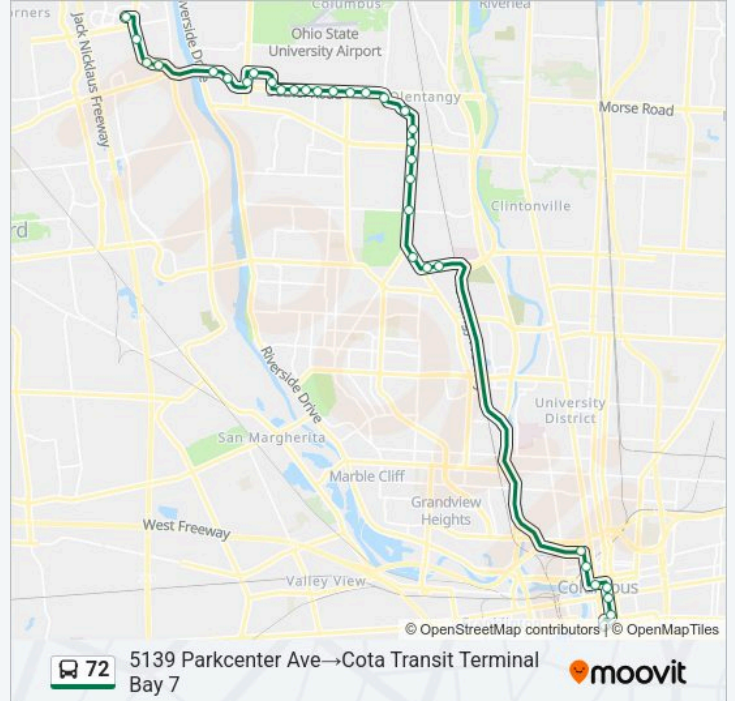

72 bus Info

Direction: Cota Transit Terminal Bay 7→5054 Parkcenter Ave

Stops: 36

Trip Duration: 37 min

Line Summary:

Bethel Rd & Portland St

Bethel Rd & Reed Rd

Bethel Rd & Mckitrick Blvd

**72 bus Info**

**Direction:** 5139 Parkcenter Ave→Cota Transit Terminal Bay 7

**Stops:** 33

**Trip Duration:** 44 min

**Line Summary:**

Bethel Rd & Dierker Rd

Bethel Rd & Olgate Ln

Bethel Rd & Reed Rd

Kenny Rd & Rue De Fleur

W North Broadway & Clearview Ave

W North Broadway & Shattuck Ave

Vine St & N Front St

N Front St & Nationwide Blvd

W Long St & N High St

N 3rd St & E Gay St

S 3rd St & E Broad St

S 3rd St & E Town St

Cota Transit Terminal Bay 7

72 bus time schedules and route maps are available in an offline PDF at [moovitapp.com](https://moovitapp.com). Use the Moovit App to see live bus times, train schedule or subway schedule, and step-by-step directions for all public transit in Columbus.