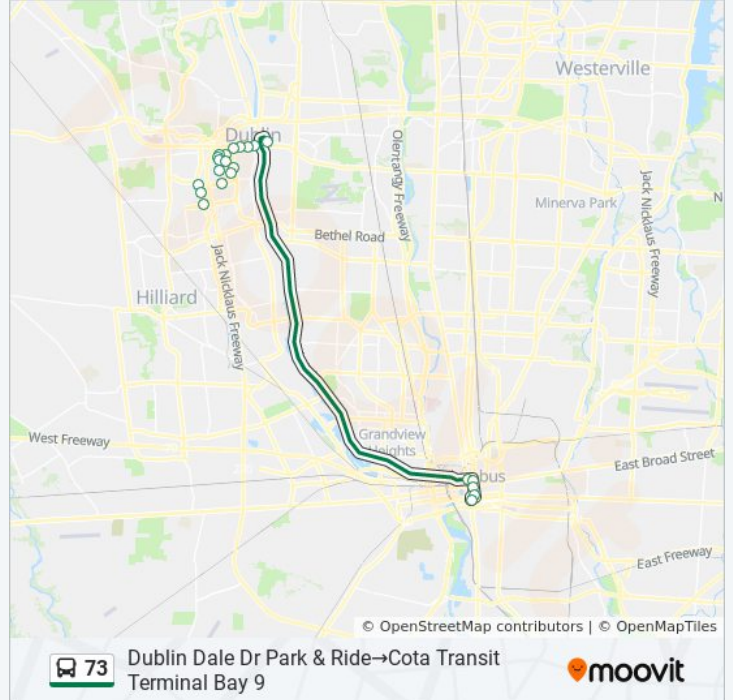

N 3rd St & E Gay St

S 3rd St & E Broad St

S 3rd St & E Town St

Cota Transit Terminal Bay 9

73 bus time schedules and route maps are available in an offline PDF at moovitapp.com. Use the Moovit App to see live bus times, train schedule or subway schedule, and step-by-step directions for all public transit in Columbus.

© 2024 Moovit - All Rights Reserved