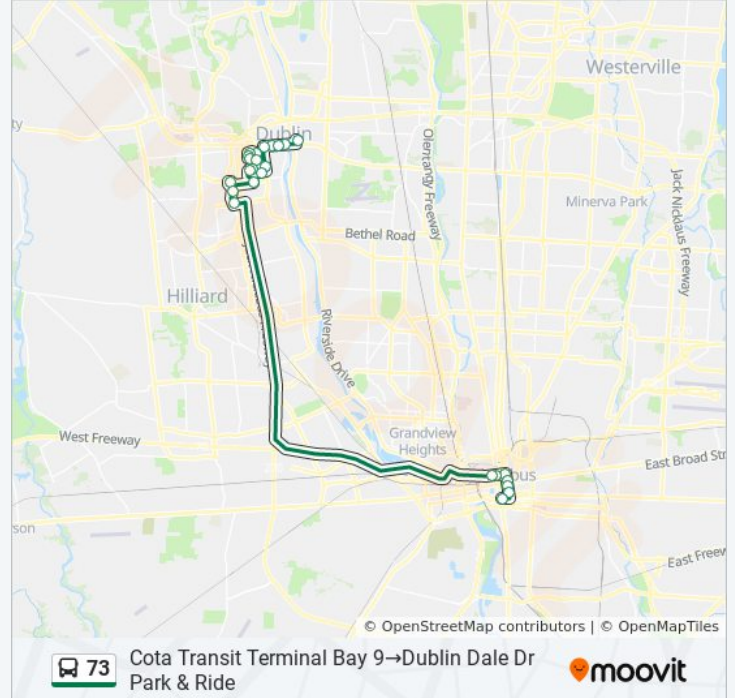

Direction: Cota Transit Terminal Bay 9→Dublin Dale Dr Park & Ride

25 stops

[VIEW LINE SCHEDULE](#)

- Cota Transit Terminal Bay 9
- S 4th St & E Town St
- S 4th St & E Capital St
- N 4th St & E Gay St
- E Spring St & N 4th St
- W Spring St & N Front St
- W Spring St & Marconi Blvd
- Emerald Pkwy & Sterling Commerce
- Emerald Pkwy & Glendon Ct
- Woerner Temple Rd & Emerald Pkwy
- Blazer Pkwy & Rings Rd
- Paul G Blazer & Ashland Chemical
- 5151 Blazer Pkwy
- 5050 Blazer Pkwy
- Frantz Rd & Monterey Dr
- Metro PI N & Upper Metro PI
- Metro PI N & Crown Plaza
- 565 Metro PI S
- 495 Metro PI S
- 485 Metro PI S

73 bus Info

Direction: Cota Transit Terminal Bay 9→Dublin Dale Dr Park & Ride

Stops: 25

Trip Duration: 33 min

Line Summary:

Frantz Rd & W Bridge St

W Bridge St & Corbin Mill Dr

181 W Bridge St

E Bridge St & N High St

Dublin Dale Dr Park & Ride

Direction: Dublin Dale Dr Park & Ride→Cota Transit Terminal Bay 9

22 stops

[VIEW LINE SCHEDULE](#)

Dublin Dale Dr Park & Ride

E Bridge St & N High St

80 W Bridge St

73 bus Info

Direction: Dublin Dale Dr Park & Ride→Cota Transit Terminal Bay 9

Stops: 22

Trip Duration: 30 min

Line Summary:

N 3rd St & E Gay St

S 3rd St & E Broad St

S 3rd St & E Town St