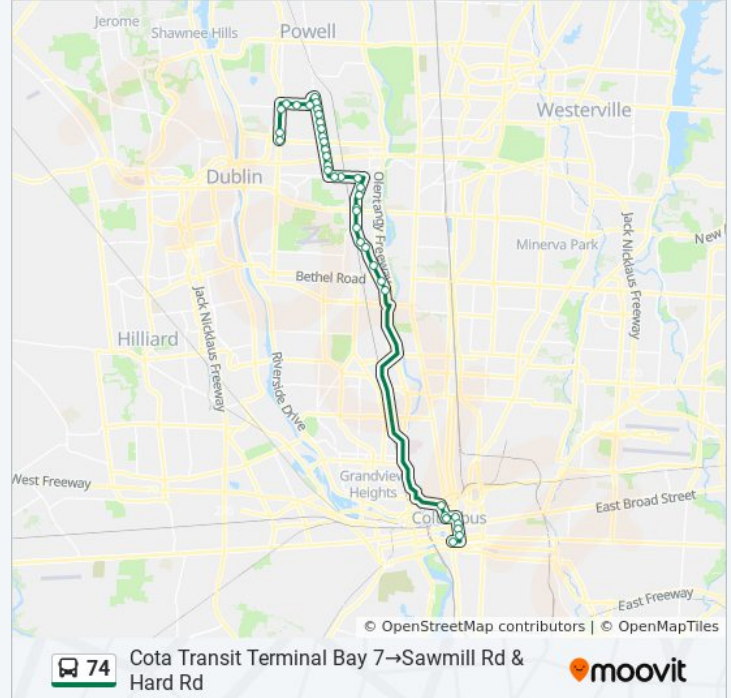

74 bus Info

Direction: Cota Transit Terminal Bay 7→Sawmill Rd & Hard Rd

Stops: 39

Trip Duration: 47 min

Line Summary:

Snouffer Rd & Donahue Ct

Smoky Row & St Peters Park And Ride

Smoky Row Rd & Queensbridge Dr

Smoky Row Rd & Summit Row Blvd

Smoky View Blvd & Smoky Row Rd

Summit Row Blvd & Summit View Rd

Summit View Rd & Shillington Dr

Summit View Rd & Copperview Dr

Sawmill Rd & Copperhill Dr

Sawmill Rd & Summer Dr

Sawmill Rd & Hard Rd

Direction: Sawmill Rd & Hard Rd → Cota Transit Terminal Bay 7

37 stops

[VIEW LINE SCHEDULE](#)

Sawmill Rd & Hard Rd

Sawmill Rd & Summer Dr

Sawmill Rd & Copperhill Dr

Summit View Rd & Copperview Dr

Stops: 37

Trip Duration: 45 min
Line Summary:

- Smoky Row Rd & Stowbridge Rd
- Smoky Row Rd & Olde Sawmill Blvd
- Smoky Row Rd & Swansford Dr
- Smoky Row Rd & Sutter Pkwy
- Smoky Row Rd & Hard Rd
- Smoky Row Rd & Sawbury Blvd
- Smoky Row Rd & Billingsley Rd
- Smoky Row Rd & Queensbridge Dr
- Smoky Row & St Peters Park And Ride
- Snouffer Rd & Donahue Ct
- Snouffer Rd & Snouffer Pl
- Snouffer Rd & Hickory Grove Ct
- Linworth Rd & Collins Dr
- Linworth Rd & Woodman Dr
- Linworth Rd & State Route 161
- Linworth Rd & Sedgwick Rd
- Linworth Rd & Rocky Rill Rd
- Linworth Rd & Meeklynn Dr
- Linworth Rd & Sharon Hill Dr
- Olentangy River Rd & Bethel Rd
- Olentangy River Rd & Olde Towne Ave
- Vine St & N Front St
- N Front St & Nationwide Blvd
- W Long St & N High St
- N 3rd St & E Gay St
- S 3rd St & E Broad St
- S 3rd St & E Town St
- Cota Transit Terminal Bay 7