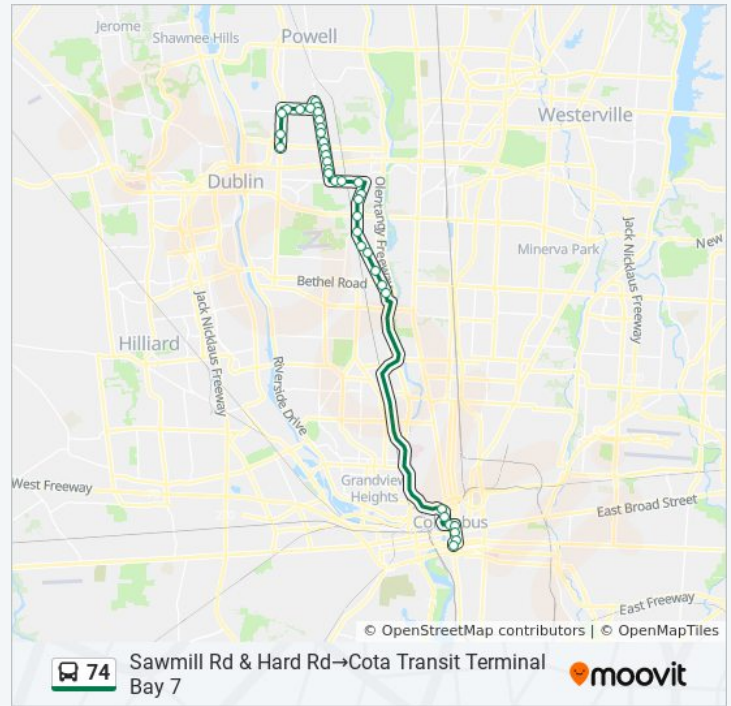

Sawmill Rd & Hard Rd

Direction: Sawmill Rd & Hard Rd → Cota Transit Terminal Bay 7

37 stops

[VIEW LINE SCHEDULE](#)

Sawmill Rd & Hard Rd

Sawmill Rd & Summer Dr

Sawmill Rd & Copperhill Dr

Summit View Rd & Copperview Dr

Summit View Rd & Roscoe Pl

Summit Row Blvd & Summit View Rd

Smoky View Blvd & Smoky Row Rd

Smoky Row Rd & Summit Row Blvd

Smoky Row Rd & Hamrock Dr

74 bus Time Schedule

Sawmill Rd & Hard Rd → Cota Transit Terminal Bay 7
Route Timetable:

Sunday	Not Operational
Monday	7:01 AM
Tuesday	7:01 AM
Wednesday	7:01 AM
Thursday	7:01 AM
Friday	7:01 AM
Saturday	Not Operational

74 bus Info

Direction: Sawmill Rd & Hard Rd → Cota Transit Terminal Bay 7

Stops: 37

Trip Duration: 45 min
Line Summary:

- Smoky Row Rd & Stowbridge Rd
- Smoky Row Rd & Olde Sawmill Blvd
- Smoky Row Rd & Swansford Dr
- Smoky Row Rd & Sutter Pkwy
- Smoky Row Rd & Hard Rd
- Smoky Row Rd & Sawbury Blvd
- Smoky Row Rd & Billingsley Rd
- Smoky Row Rd & Queensbridge Dr
- Smoky Row & St Peters Park And Ride
- Snouffer Rd & Donahue Ct
- Snouffer Rd & Snouffer Pl
- Snouffer Rd & Hickory Grove Ct
- Linworth Rd & Collins Dr
- Linworth Rd & Woodman Dr
- Linworth Rd & State Route 161
- Linworth Rd & Sedgwick Rd
- Linworth Rd & Rocky Rill Rd
- Linworth Rd & Meeklynn Dr
- Linworth Rd & Sharon Hill Dr
- Olentangy River Rd & Bethel Rd
- Olentangy River Rd & Olde Towne Ave
- Vine St & N Front St
- N Front St & Nationwide Blvd
- W Long St & N High St
- N 3rd St & E Gay St
- S 3rd St & E Broad St
- S 3rd St & E Town St
- Cota Transit Terminal Bay 7