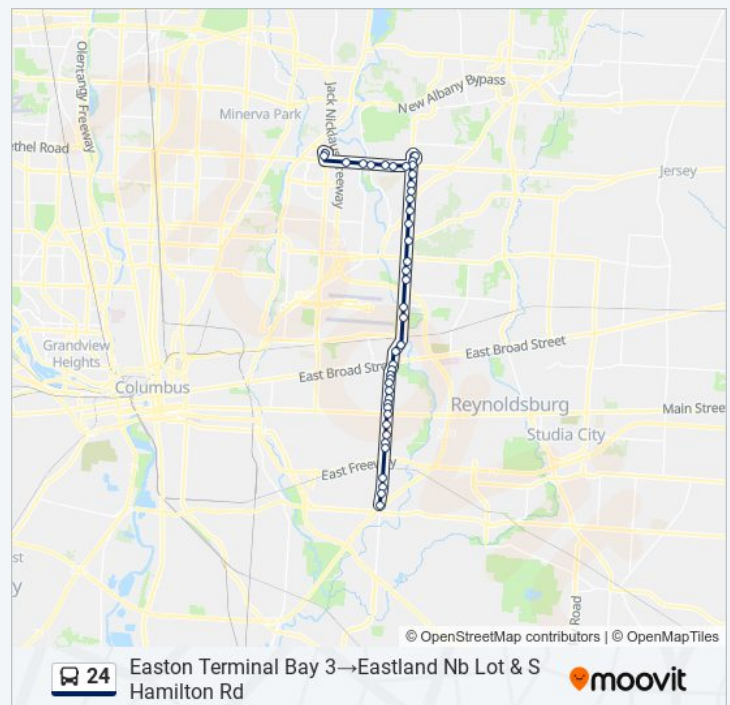

S Hamilton Rd & Broadhurst Dr

S Hamilton Rd & Etna Rd

S Hamilton Rd & Rickenbacker Ave

Tuesday	Not Operational
Wednesday	Not Operational
Thursday	Not Operational
Friday	Not Operational
Saturday	5:03 AM - 10:09 PM

### 24 bus Info

**Direction:** Easton Terminal Bay 3→Eastland Nb Lot & S Hamilton Rd

**Stops:** 44

**Trip Duration:** 46 min

**Line Summary:**

S Hamilton Rd & Langley Ave

S Hamilton Rd & Wright Ave

S Hamilton Rd & E Main St

S Hamilton Rd & E Mound St

S Hamilton Rd & Amesbury

S Hamilton Rd & E Livingston Ave

S Hamilton Rd & Dundee Ave

S Hamilton Rd & Groves Rd

S Hamilton Rd & Kimberly Pkwy

S Hamilton Rd & Macsway Ave

Eastland Nb Lot & S Hamilton Rd

**Direction: Easton Terminal Bay 3→London-Groveport Rd & Alum Creek Dr**

63 stops

[VIEW LINE SCHEDULE](#)

Easton Terminal Bay 3

Stelzer Rd at Sams Club

Morse Rd & Appian Way

Morse Rd & N Stygler Rd

Morse Rd & Cherry Bottom Rd