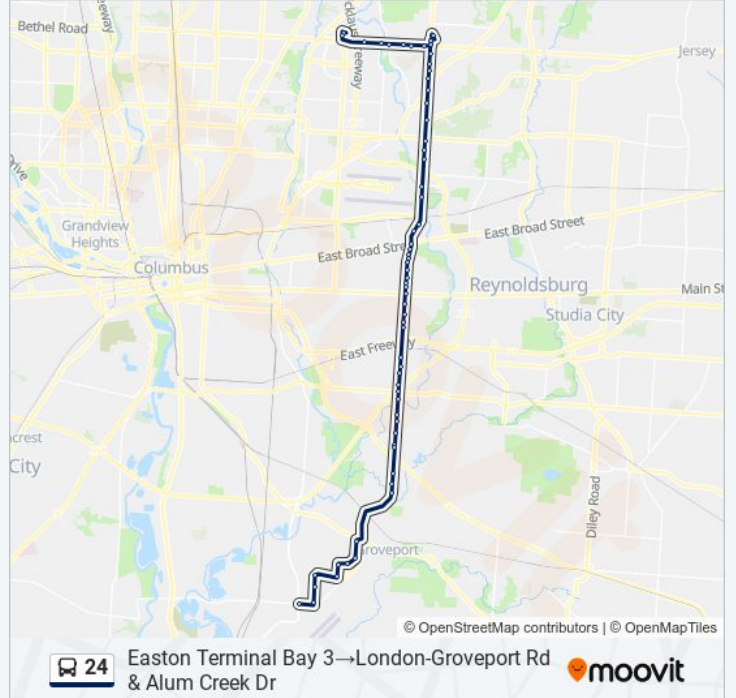

**Direction: Easton Terminal Bay 3→London-Groveport Rd & Alum Creek Dr**

63 stops

[VIEW LINE SCHEDULE](#)

Easton Terminal Bay 3

Stelzer Rd at Sams Club

Morse Rd & Appian Way

Morse Rd & N Stygler Rd

Morse Rd & Cherry Bottom Rd

Sunday	Not Operational
Monday	5:11 AM - 10:03 PM
Tuesday	5:11 AM - 10:03 PM
Wednesday	5:11 AM - 10:03 PM
Thursday	5:11 AM - 10:03 PM
Friday	5:11 AM - 10:03 PM
Saturday	Not Operational

**24 bus Info**

**Direction:** Easton Terminal Bay 3→London-Groveport Rd & Alum Creek Dr

**Stops:** 63

**Trip Duration:** 72 min

**Line Summary:**

N Hamilton Rd & Worman Dr  
N Hamilton Rd & Granville St  
N Hamilton Rd & Rocky Fork Blvd  
N Hamilton Rd & Rocky Fork Dr S  
N Hamilton Rd & Swanson Ave  
N Hamilton Rd & Sawyer Rd  
N Hamilton Rd & Woodcliff Dr  
N Hamilton Rd & Poth Rd  
Hamilton Rd & E Broad St  
S Hamilton Rd & Fairway Blvd  
S Hamilton Rd & San Jose Ln  
S Hamilton Rd & Saint Ann Ln  
S Hamilton Rd & Broadhurst Dr  
S Hamilton Rd & Etna Rd  
S Hamilton Rd & Rickenbacker Ave  
S Hamilton Rd & Langley Ave  
S Hamilton Rd & Wright Ave  
S Hamilton Rd & E Main St  
S Hamilton Rd & E Mound St  
S Hamilton Rd & Amesbury  
S Hamilton Rd & E Livingston Ave  
S Hamilton Rd & Dundee Ave  
S Hamilton Rd & Groves Rd  
S Hamilton Rd & Kimberly Pkwy  
S Hamilton Rd & Macsway Ave  
Eastland Nb Lot & S Hamilton Rd  
S Hamilton Rd & Refugee Rd  
S Hamilton Rd & Eastland Square Dr  
S Hamilton Rd & Hott Rd  
S Hamilton Rd & Harbor Blvd  
S Hamilton Rd & Winchester Pike  
S Hamilton Rd & Hamilton Square Blvd  
S Hamilton Rd & Professional Pkwy

Commerce Center Dr & Rohr Rd

Port Rd & Rohr Rd

Port Rd & Spiegel Dr

Port Rd & London Groveport Rd

London-Groveport Rd & Alum Creek Dr

**Direction: London-Groveport Rd & Alum Creek Dr→Easton Terminal Bay 3**