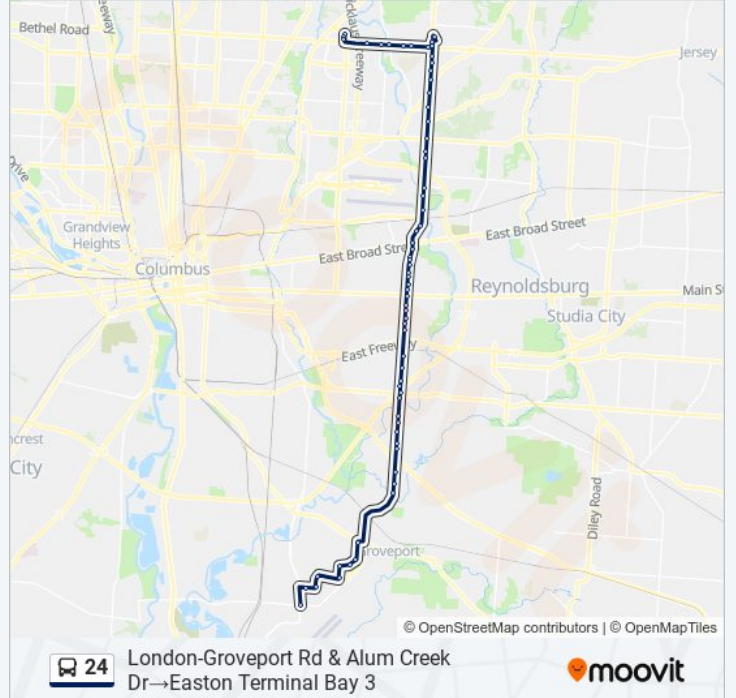

66 stops

[VIEW LINE SCHEDULE](#)

London-Groveport Rd & Alum Creek Dr

Spiegel Dr & Alum Creek Dr

Port Rd & Spiegel Dr

Port Rd & Rohr Rd

Commerce Center Dr & Rohr Rd

Commerce Center Dr & Green Pointe Dr S

S Hamilton Rd & Hamilton Square Blvd

S Hamilton Rd & Winchester Pike

S Hamilton Rd & Harbor Blvd

**24 bus Time Schedule**

London-Groveport Rd & Alum Creek Dr→Easton Terminal Bay 3 Route Timetable:

Sunday	Not Operational
Monday	5:33 AM - 10:33 PM
Tuesday	5:33 AM - 10:33 PM
Wednesday	5:33 AM - 10:33 PM
Thursday	5:33 AM - 10:33 PM
Friday	5:33 AM - 10:33 PM
Saturday	Not Operational

**24 bus Info**

**Direction:** London-Groveport Rd & Alum Creek Dr→Easton Terminal Bay 3

**Stops:** 66

**Trip Duration:** 70 min

**Line Summary:**

S Hamilton Rd & Reineau Dr  
S Hamilton Rd & Eastland Square Dr  
S Hamilton Rd & Refugee Rd  
Eastland Nb Lot & S Hamilton Rd  
S Hamilton Rd & Eastland Dr  
S Hamilton Rd & Kingsland Ave  
S Hamilton Rd & Groves Rd  
S Hamilton Rd & Dundee Ave  
S Hamilton Rd & Aragon Ave  
Opposite 1411 S Hamilton Rd  
S Hamilton Rd & Melroy Ave  
S Hamilton Rd & Simpson Dr  
S Hamilton Rd & E Main St  
S Hamilton Rd & Wright Ave  
S Hamilton Rd & Langley Ave  
S Hamilton Rd & Kae Ave  
S Hamilton Rd & Etna Rd  
S Hamilton Rd & Broadhurst Dr  
S Hamilton Rd & Shaker Sq  
S Hamilton Rd & San Jose Ln  
S Hamilton Rd & Fairway Blvd  
N Hamilton Rd & E Broad St  
N Hamilton Rd & Poth Rd  
N Hamilton Rd & Woodcliff Dr  
N Hamilton Rd & E 5th Ave  
N Hamilton Rd & Sawyer Rd  
S Hamilton Rd & Tech Center Dr  
298 Hamilton Rd  
Hamilton Rd & Rocky Fork Blvd  
Hamilton Rd & Havens Corners Rd  
Hamilton Rd & Worman Dr  
500 N Hamilton Rd  
Hamilton Rd & Johnstown Rd

920 N Hamilton Rd

N Hamilton Rd & Beecher Rd

N Hamilton Rd & Shagbark Dr

N Hamilton Rd & Stoneridge Ln

N Hamilton Rd & Chestnut Hill Dr

Hamilton Rd & Meijers Entrance

Meijer Hamilton Rd & Chestnut Hill

N Hamilton Rd & Broadview Rd