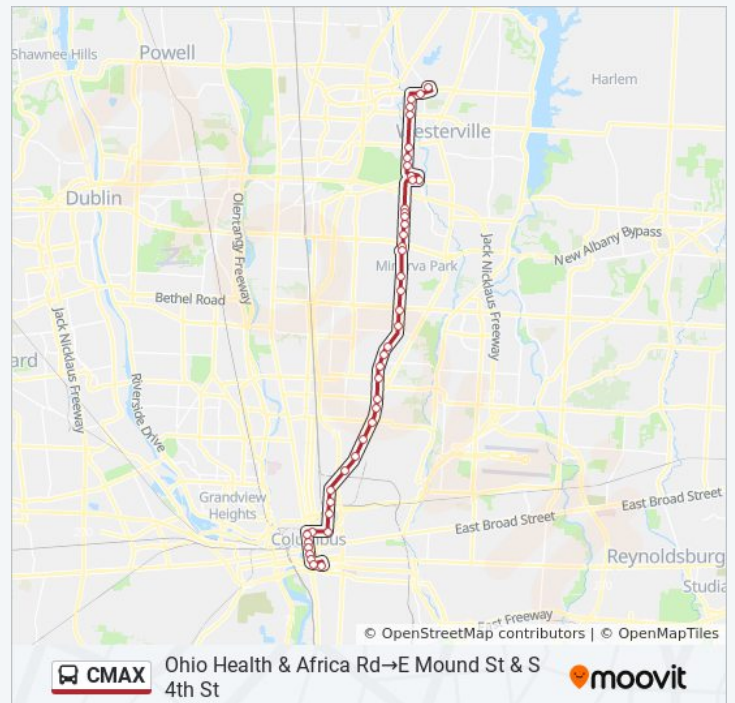

Cleveland Ave & Wallcrest Blvd

Cleveland Ave & Taymouth Rd

Cleveland Ave & Morse Rd

Cleveland Ave & Lehner Rd

Cleveland Ave & E Cooke Rd

Cleveland Ave & Northern Lights Park & Ride

Cleveland Ave & Huy Rd

Cleveland Ave & Oakland Park Ave

Cleveland Ave & E Weber Rd

Cleveland Ave & Genessee Ave

Cleveland Ave & E Hudson St

Cleveland Ave & E 24th Ave

Cleveland Ave & E 17th Ave

Cleveland Ave & E 11th Ave

Cleveland Ave & E 5th Ave

Cleveland Ave & 2nd Ave

Tuesday	4:23 AM - 9:56 PM
Wednesday	4:23 AM - 9:56 PM
Thursday	4:23 AM - 9:56 PM
Friday	4:23 AM - 9:56 PM
Saturday	4:43 AM - 9:00 PM

CMAX bus Info

Direction: Ohio Health & Africa Rd→E Mound St & S 4th St

Stops: 44

Trip Duration: 61 min

Line Summary:

Cleveland Ave & Fort Hayes

Cleveland Ave & Mount Vernon Ave

Nationwide Blvd & Convention Center

N High St & W Nationwide Blvd

N High St & W Long St