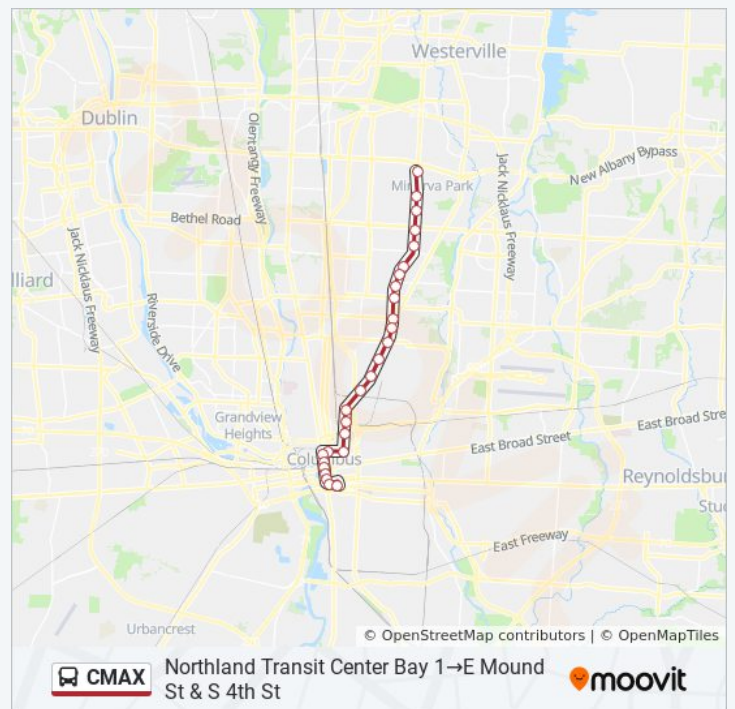

CMAX bus Info

Direction: Northland Transit Center Bay 1→E Mound St & S 4th St

Stops: 27

Trip Duration: 42 min

Line Summary:

Direction: Ohio Health & Africa Rd→E Mound St & S 4th St

44 stops

[VIEW LINE SCHEDULE](#)