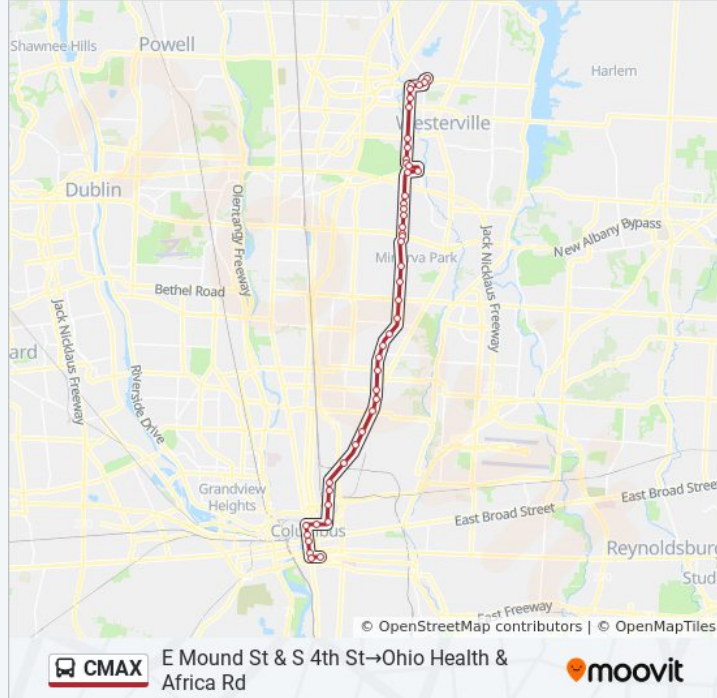

Direction: E Mound St & S 4th St→Ohio Health & Africa Rd

47 stops

[VIEW LINE SCHEDULE](#)

- E Mound St & S 4th St
- E Mound St & S High St
- S High St & E Rich St
- S High St & E Broad St
- N High St & E Long St
- N High St & E Nationwide Blvd
- E Naghten St & N 5th St
- Cleveland Ave & Mount Vernon Ave
- Cleveland Ave & Fort Hayes
- Cleveland Ave & E 2nd Ave
- Cleveland Ave & E 5th Ave
- Cleveland Ave & E 11th Ave
- Cleveland Ave & E 17th Ave
- Cleveland Ave & E 24th Ave
- Cleveland Ave & E Hudson St
- Cleveland Ave & Genessee Ave
- Cleveland Ave & E Weber Rd
- Cleveland Ave & Oakland Park Ave

Cleveland Ave & Blendon Woods Blvd

Cleveland Ave & Bella Via Ave

Cleveland Ave & Home Acre Dr

Cleveland Ave & Community Park Dr

W Schrock Rd & Cleveland Ave

Cooper Rd & Schrock Rd

St Anns W Svc Rd & St Anns #1 Ent

500 S Cleveland Ave

340 S Cleveland Ave

S Cleveland Ave & Cooper Rd

Cleveland Ave & W Main St

Cleveland Ave & County Line Rd

Cleveland Ave & Westar Blvd

N Cleveland Ave & Altair Pkwy, Weststar Place

Polaris Pkwy & Cleveland Ave

Polaris Pkwy & Africa Rd

Africa Rd & Polaris Pkwy

Ohio Health & Africa Rd

Direction: Northland Transit Center Bay 1 → E Mound St & S 4th St

27 stops

[VIEW LINE SCHEDULE](#)

CMAX bus Time Schedule

Northland Transit Center Bay 1 → E Mound St & S 4th St Route Timetable: