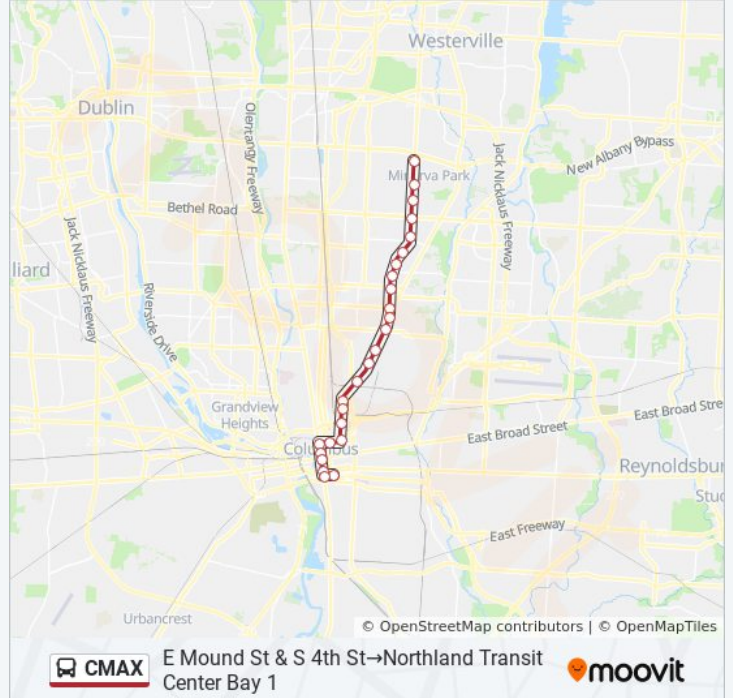

- E Mound St & S 4th St
- E Mound St & S High St
- S High St & E Rich St
- S High St & E Broad St
- N High St & E Long St
- N High St & E Nationwide Blvd
- E Naghten St & N 5th St
- Cleveland Ave & Mount Vernon Ave
- Cleveland Ave & Fort Hayes
- Cleveland Ave & E 2nd Ave
- Cleveland Ave & E 5th Ave
- Cleveland Ave & E 11th Ave
- Cleveland Ave & E 17th Ave
- Cleveland Ave & E 24th Ave
- Cleveland Ave & E Hudson St
- Cleveland Ave & Genessee Ave
- Cleveland Ave & E Weber Rd
- Cleveland Ave & Oakland Park Ave
- Cleveland Ave & Huy Rd

CMAX bus Info

Direction: E Mound St & S 4th St→Northland Transit Center Bay 1

Stops: 26

Trip Duration: 39 min

Line Summary:

- Cleveland Ave & Northern Lights
- Cleveland Ave & Cooke Rd
- Cleveland Ave & Lehner Rd
- Cleveland Ave & Morse Rd
- Cleveland Ave & Northwold Rd
- Cleveland Ave & Wallcrest Blvd
- Northland Transit Center Bay 1

Direction: E Mound St & S 4th St→Ohio Health & Africa Rd

47 stops

[VIEW LINE SCHEDULE](#)

- E Mound St & S 4th St
- E Mound St & S High St
- S High St & E Rich St
- S High St & E Broad St
- N High St & E Long St
- N High St & E Nationwide Blvd
- E Naghten St & N 5th St
- Cleveland Ave & Mount Vernon Ave
- Cleveland Ave & Fort Hayes
- Cleveland Ave & E 2nd Ave
- Cleveland Ave & E 5th Ave
- Cleveland Ave & E 11th Ave
- Cleveland Ave & E 17th Ave
- Cleveland Ave & E 24th Ave
- Cleveland Ave & E Hudson St
- Cleveland Ave & Genessee Ave
- Cleveland Ave & E Weber Rd
- Cleveland Ave & Oakland Park Ave

CMAX bus Info

Direction: E Mound St & S 4th St→Ohio Health & Africa Rd

Stops: 47

Trip Duration: 60 min

Line Summary:

Cleveland Ave & Huy Rd

Cleveland Ave & Northern Lights

Cleveland Ave & Cooke Rd